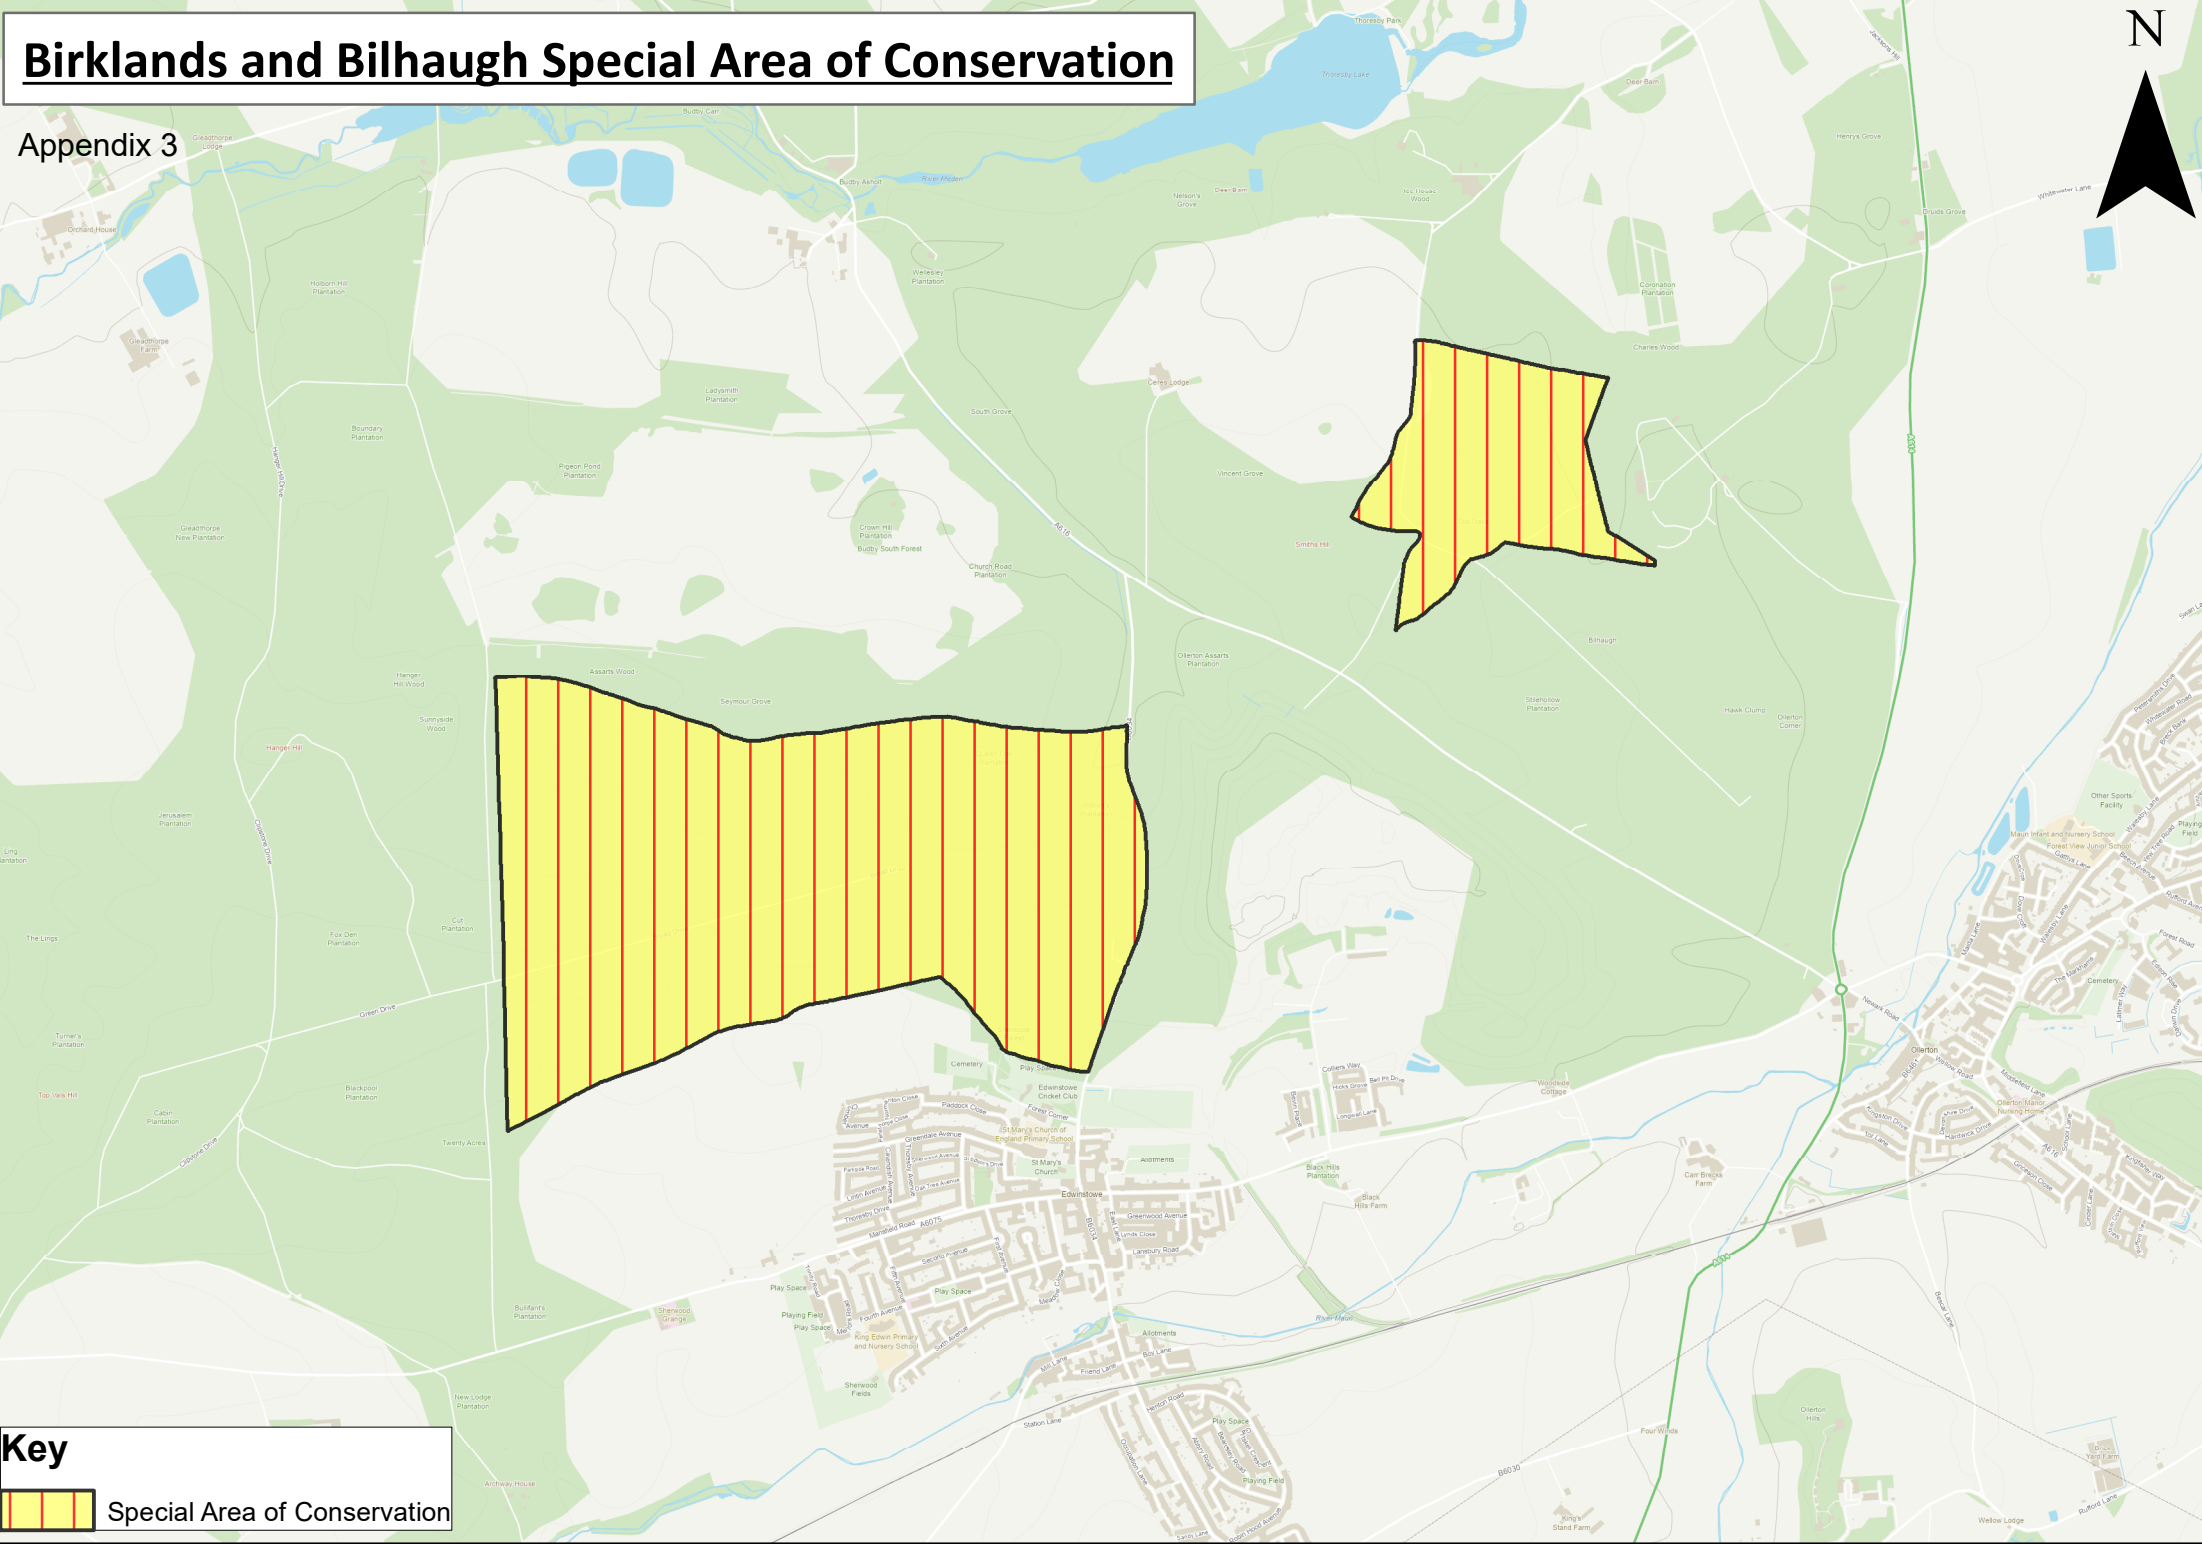

Nottingham - Derby Green Belt

Newark & Sherwood element of the Green Belt is shown in dark green (not to scale)

Birklands and Bilhaugh Special Area of Conservation

Appendix 3

Key

 Special Area of Conservation

Sherwood Forest National Nature Reserve

Appendix 4

Historic Landscape around Laxton

Appendix 5

Key
 Historic Landscape around Laxton