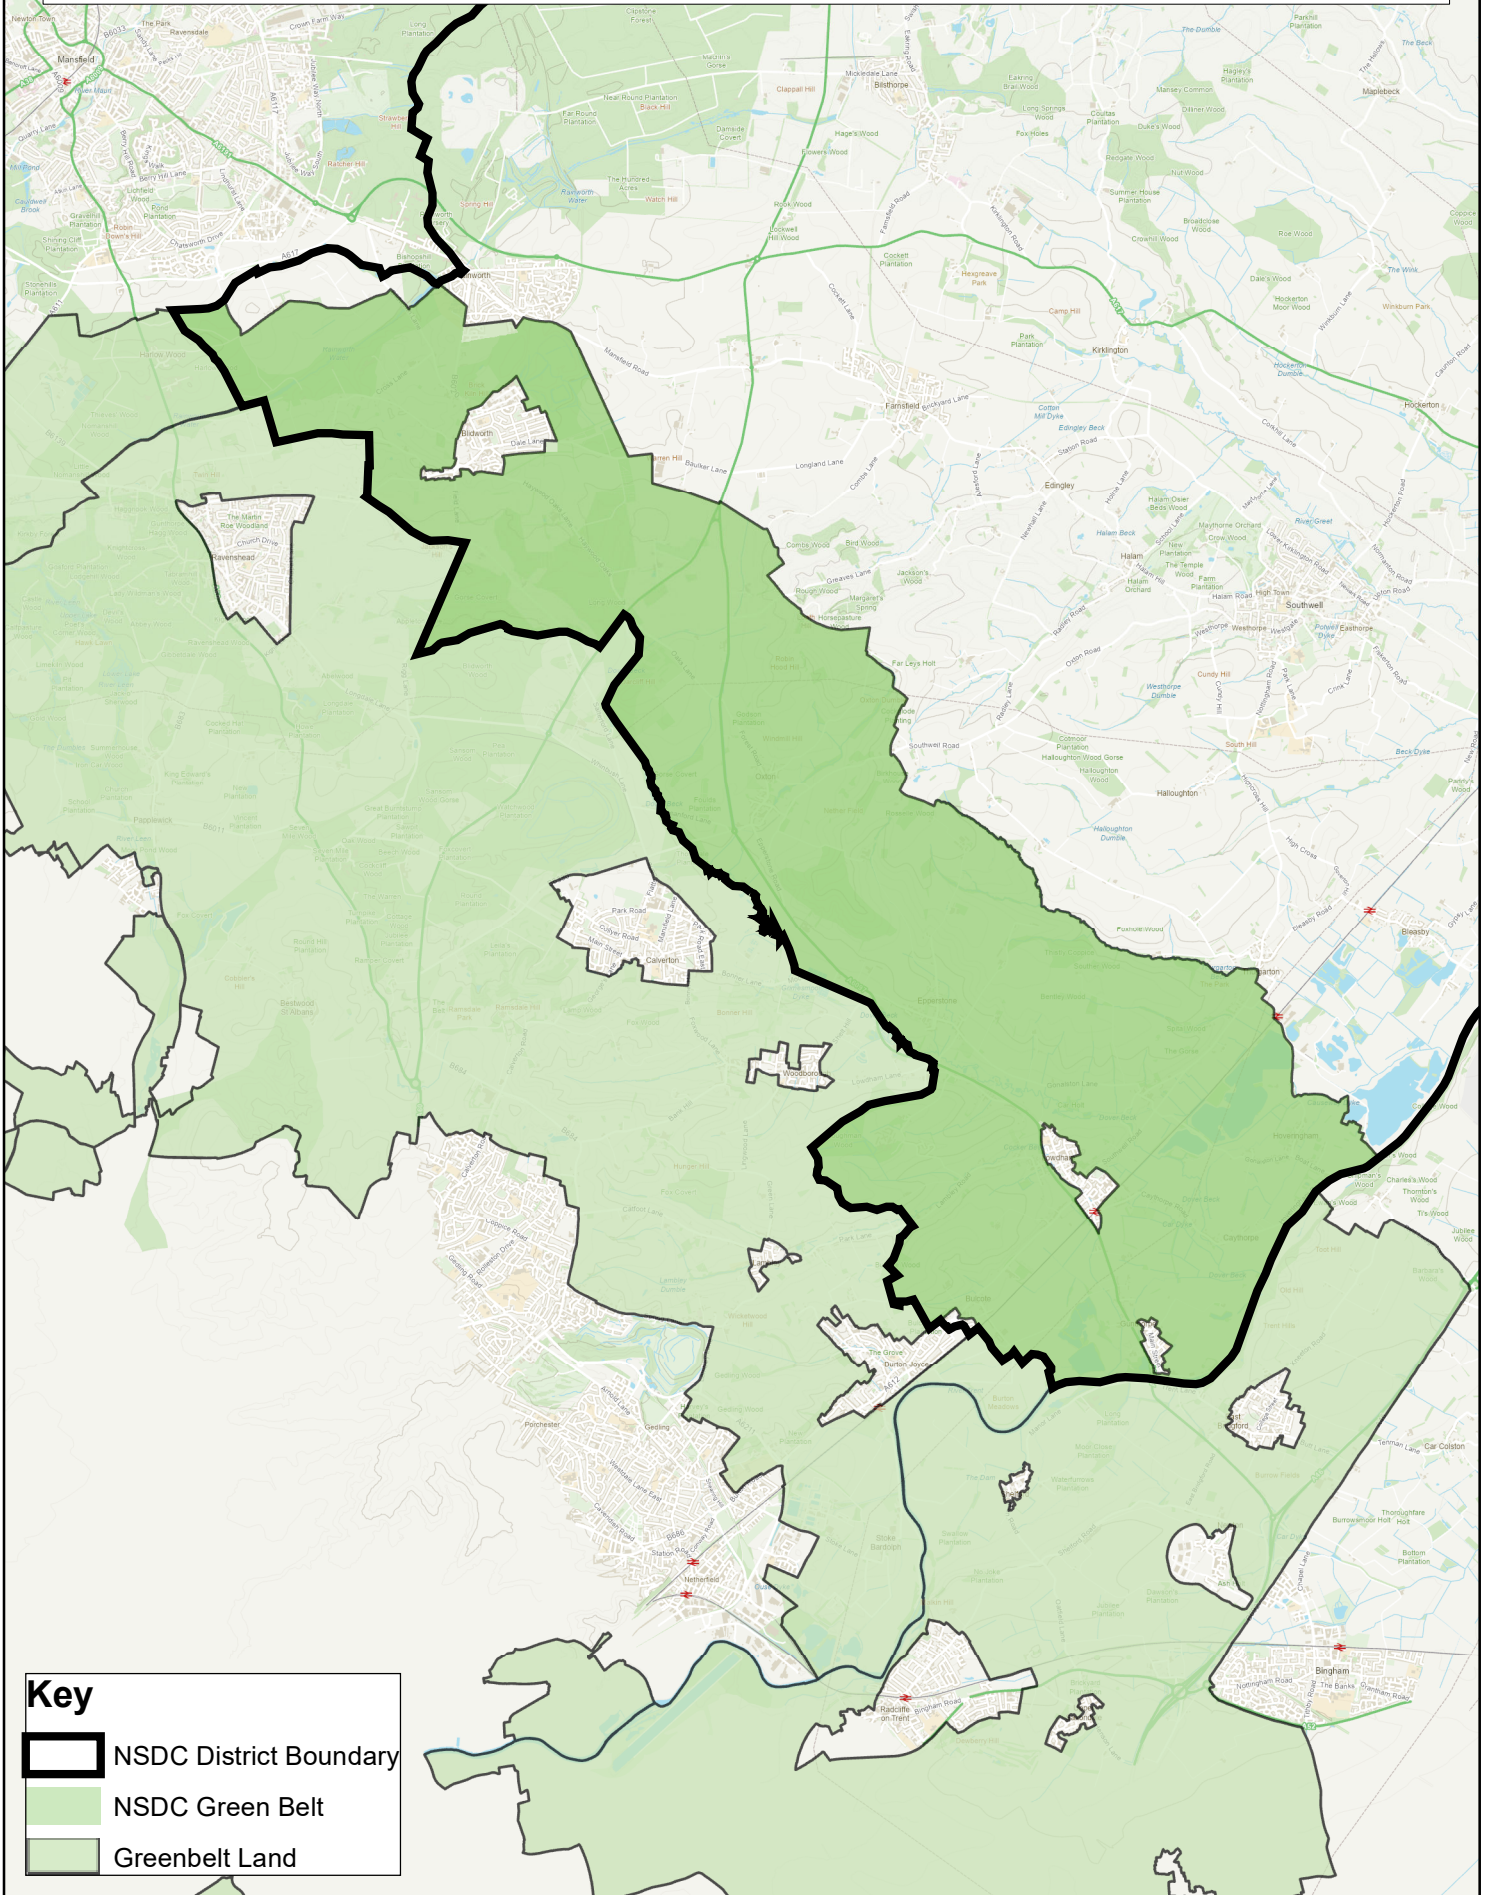

Nottingham - Derby Green Belt

Newark & Sherwood element of the Green Belt is shown in dark green (not to scale)

Birklands and Bilhaugh Special Area of Conservation

Appendix 3

Key

 Special Area of Conservation

Sherwood Forest National Nature Reserve

Appendix 4

Historic Landscape around Laxton

Appendix 5

Key
 Historic Landscape around Laxton