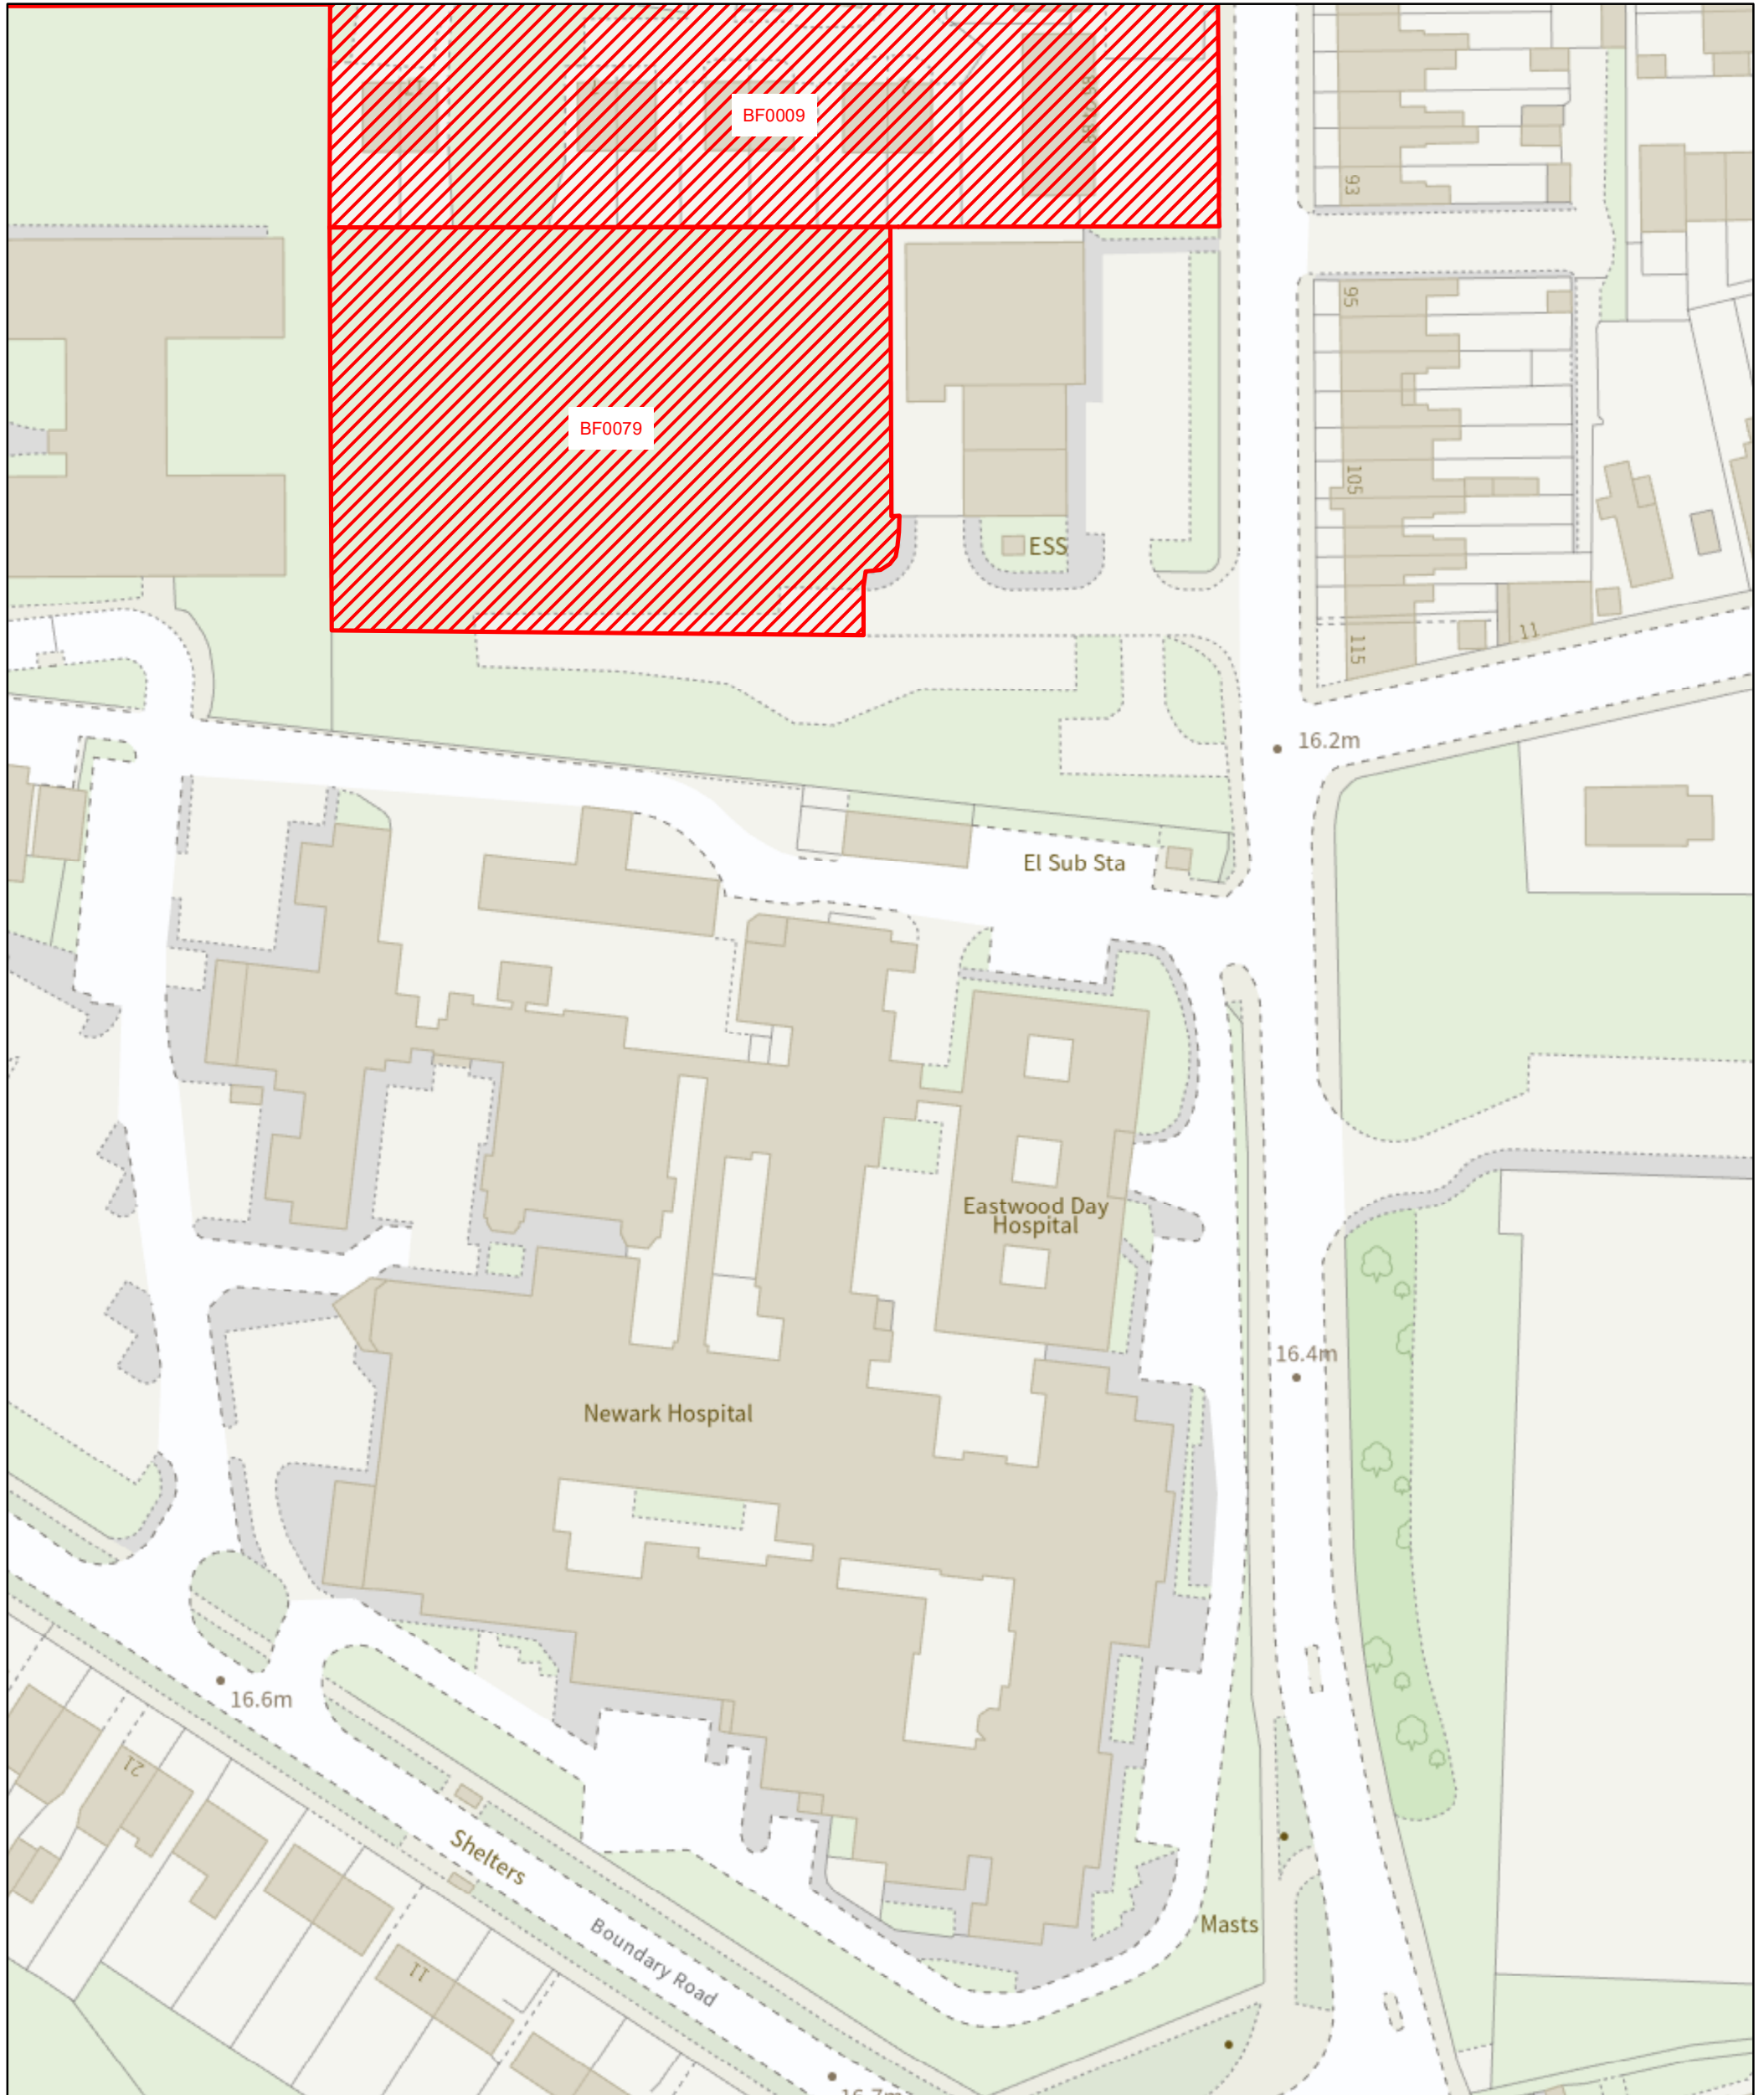

Brownfield Land Register

Site Reference: BF0079

Site Name: Bowbridge Road (land at), Newark

Date: 01/01/2025