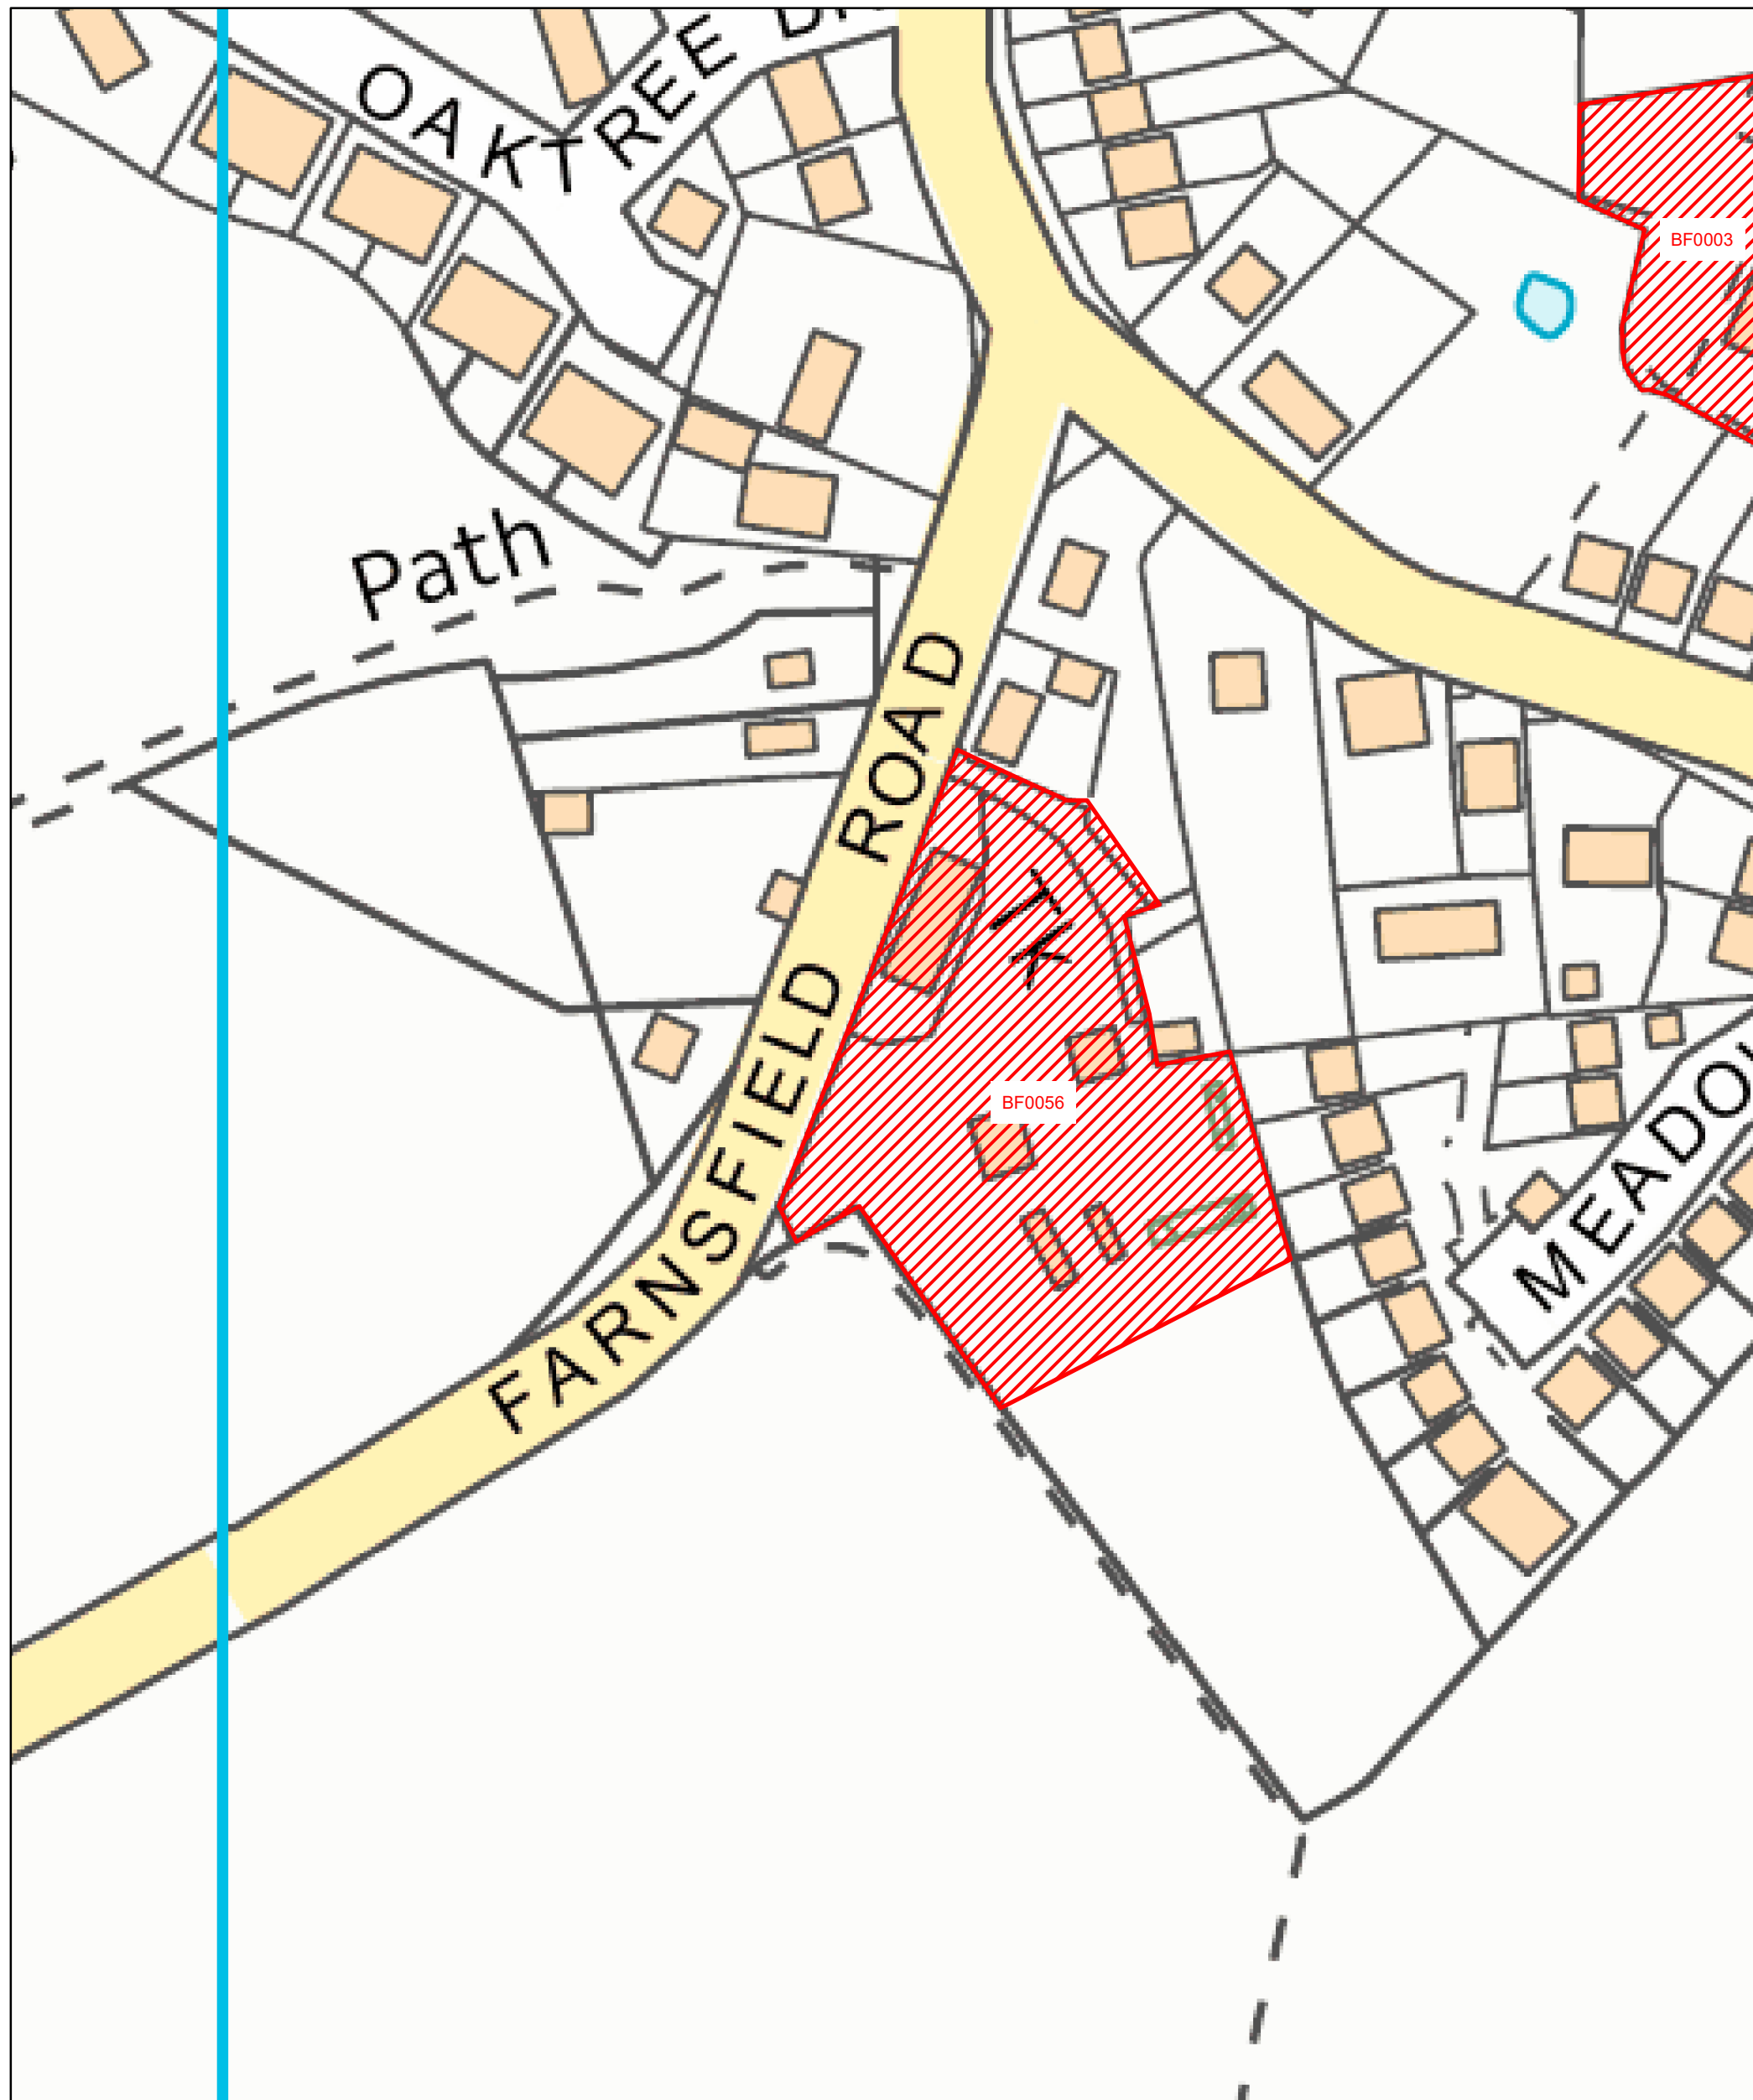

Brownfield Land Register

NEWARK &
SHERWOOD
DISTRICT COUNCIL

Site Reference: BF0056
Site Name: Bilsthorpe, Farnsfield Road
(Rose Cottage)

Date: 21/01/2022