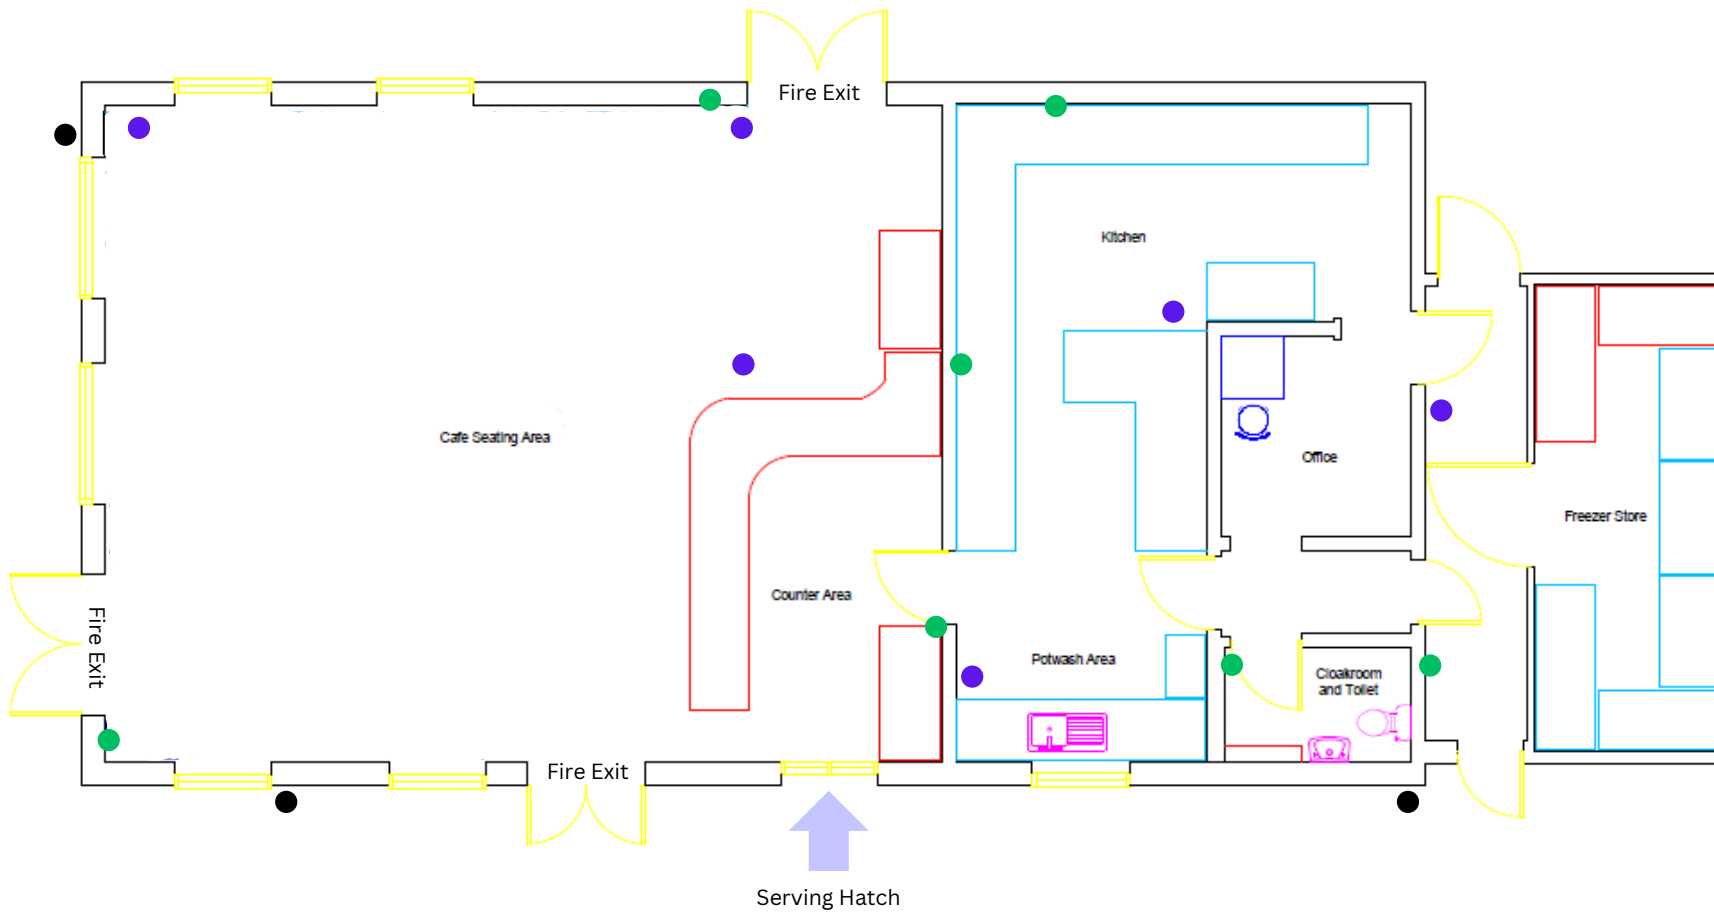

DO NOT SCALE

All Dimensions are in millimeters

Notes:

Sherwood Cafe

2. Existing Layout

- Fire Safety Equipment
- Outside CCTV
- Inside CCTV

X	XX/XX/XX	XXX
Rev	Date	Description

Client:  
Forestry England

Site Address:  
Sherwood Pines Cafe,  
Kings Clipstone,  
Mansfield,  
NG21 9JL

Job Title:  
Sherwood Pines Cafe

Drawing Title:  
Sherwood Pines Cafe Floor Plan  
Existing Layout with Furniture

Drawn: XX	Date: XX/XX/XX	Drawn: AH	Date: 21/11/23
--------------	-------------------	--------------	-------------------

Contract No:  
XXX

Scale:  
1:100 @ A4

Drawing No:  
3

Rev:  
a