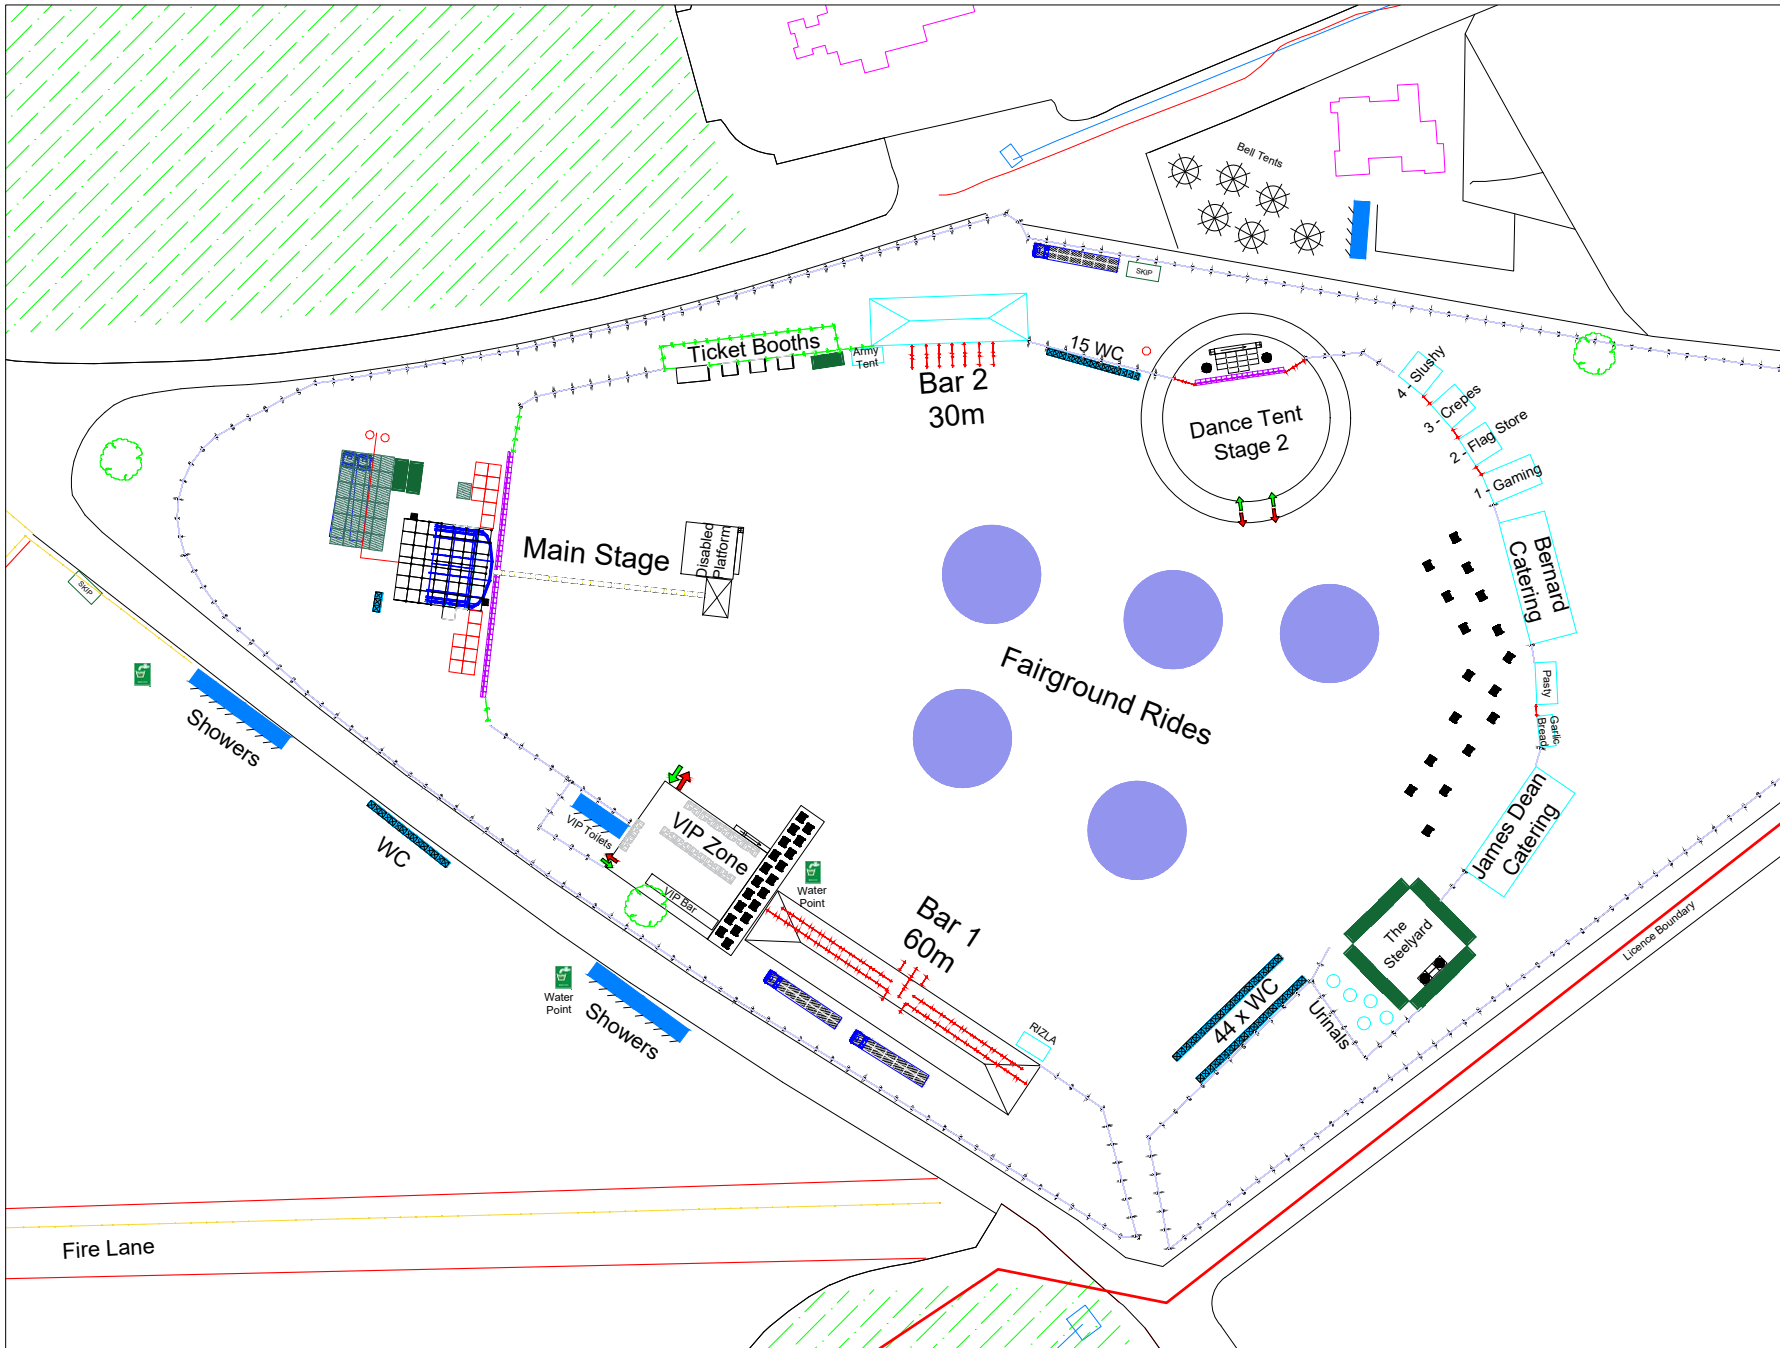

- ✓ Solid Fence
- ↙ Heras
- ↗ Ped
- Container
- Clearspan
- ✕ WC
- Trackway
- Generator
- ↑↑ TowerLight
- Festoon
- Urinal
- ⊗ Bell Tent
- Firelane
- Funfair
- Licence Area

Revision/Issue
<p style="margin: 0;">BACK2FEST2024 THORESBY_PARK NEWARK</p>
<p style="margin: 0;">SCALE 1:40000</p>
<p style="margin: 0;">21/05/2024 1</p>

-  Solid Fence
-  Heras
-  Ped
-  Container
-  Clearspan
-  WC
-  Trackway
-  Generator
-  TowerLight
-  Festoon
-  Urinal
-  Bell Tent
-  Firelane
-  Funfair
-  Licence Area

Revision/Issue

BACK2FEST2024
THORESBY_PARK
NEWARK

SCALE
1:25000

21/05/2024 1

755 x units - Heras Panels

160 x units - Ped Barrier

74 x units - Mojo Barrier

55 x units - Solid Fence

600 metres - Festoon

125 x units - Toilets

45 x units - Picnic Benches