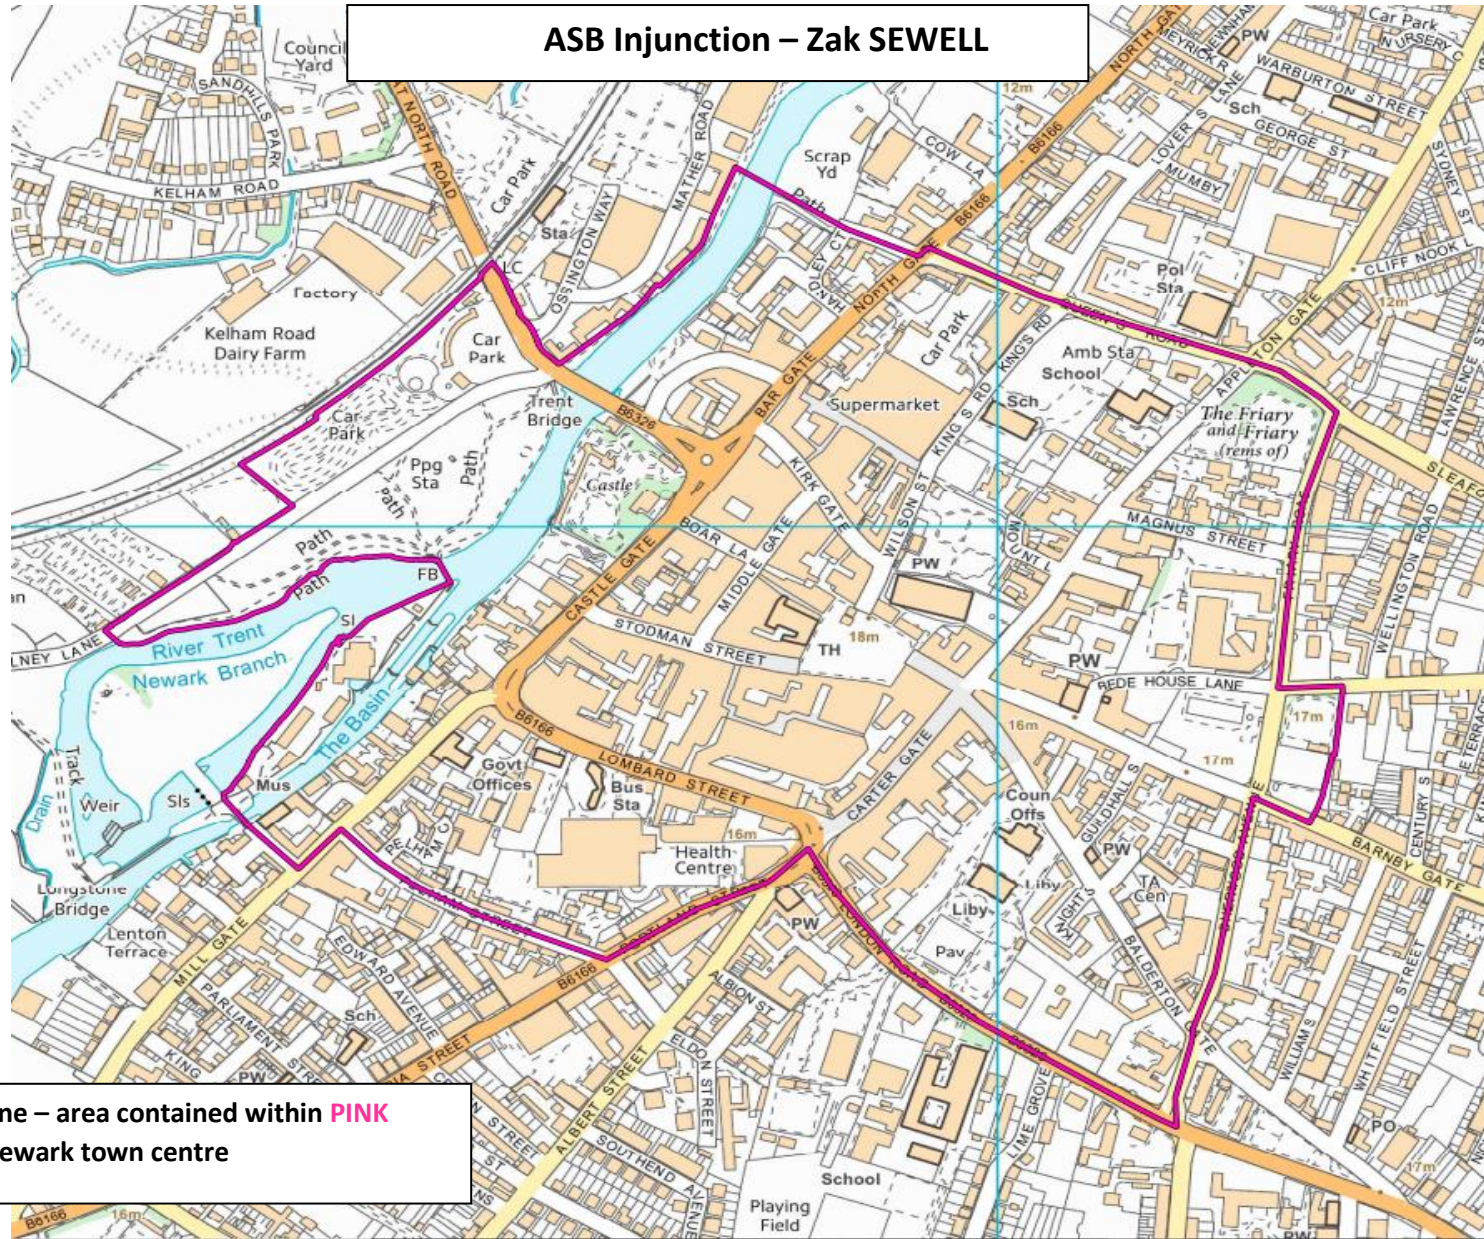

ASB Injunction – Zak SEWELL

Exclusion Zone – area contained within **PINK** boundary, Newark town centre