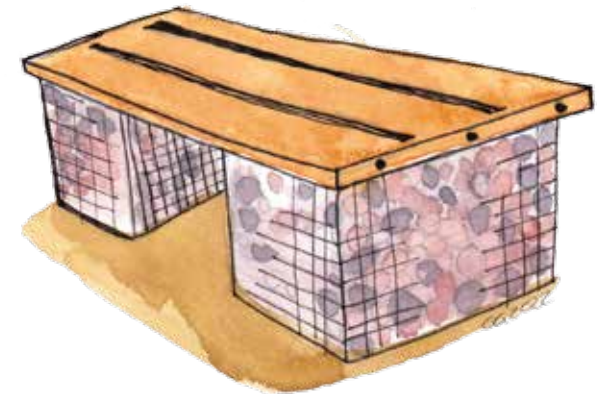

Pocket Park features

Purple Haze meadow
to include bluebells,
tulips and lavender

Gentle pebbled rain
garden feature

Container-like-pavillion

Gabion seats