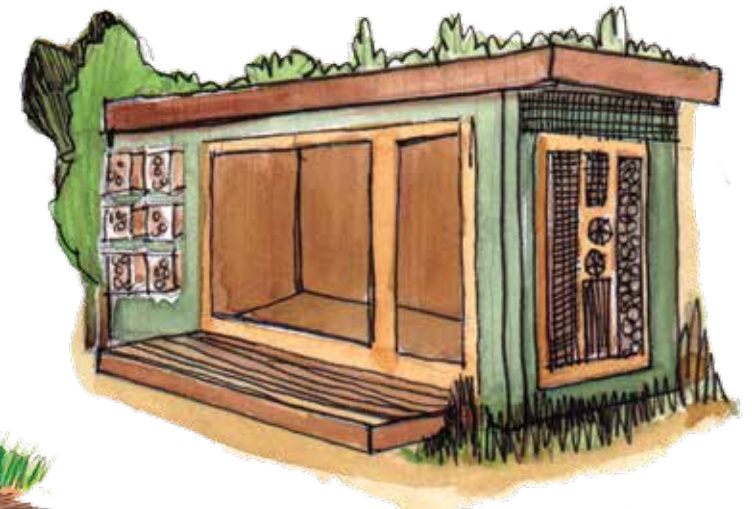

Pocket Park features

Purple Haze meadow
to include bluebells,
tulips and lavender

Gentle pebbled rain
garden feature

Container-like-pavillion

Gabion seats