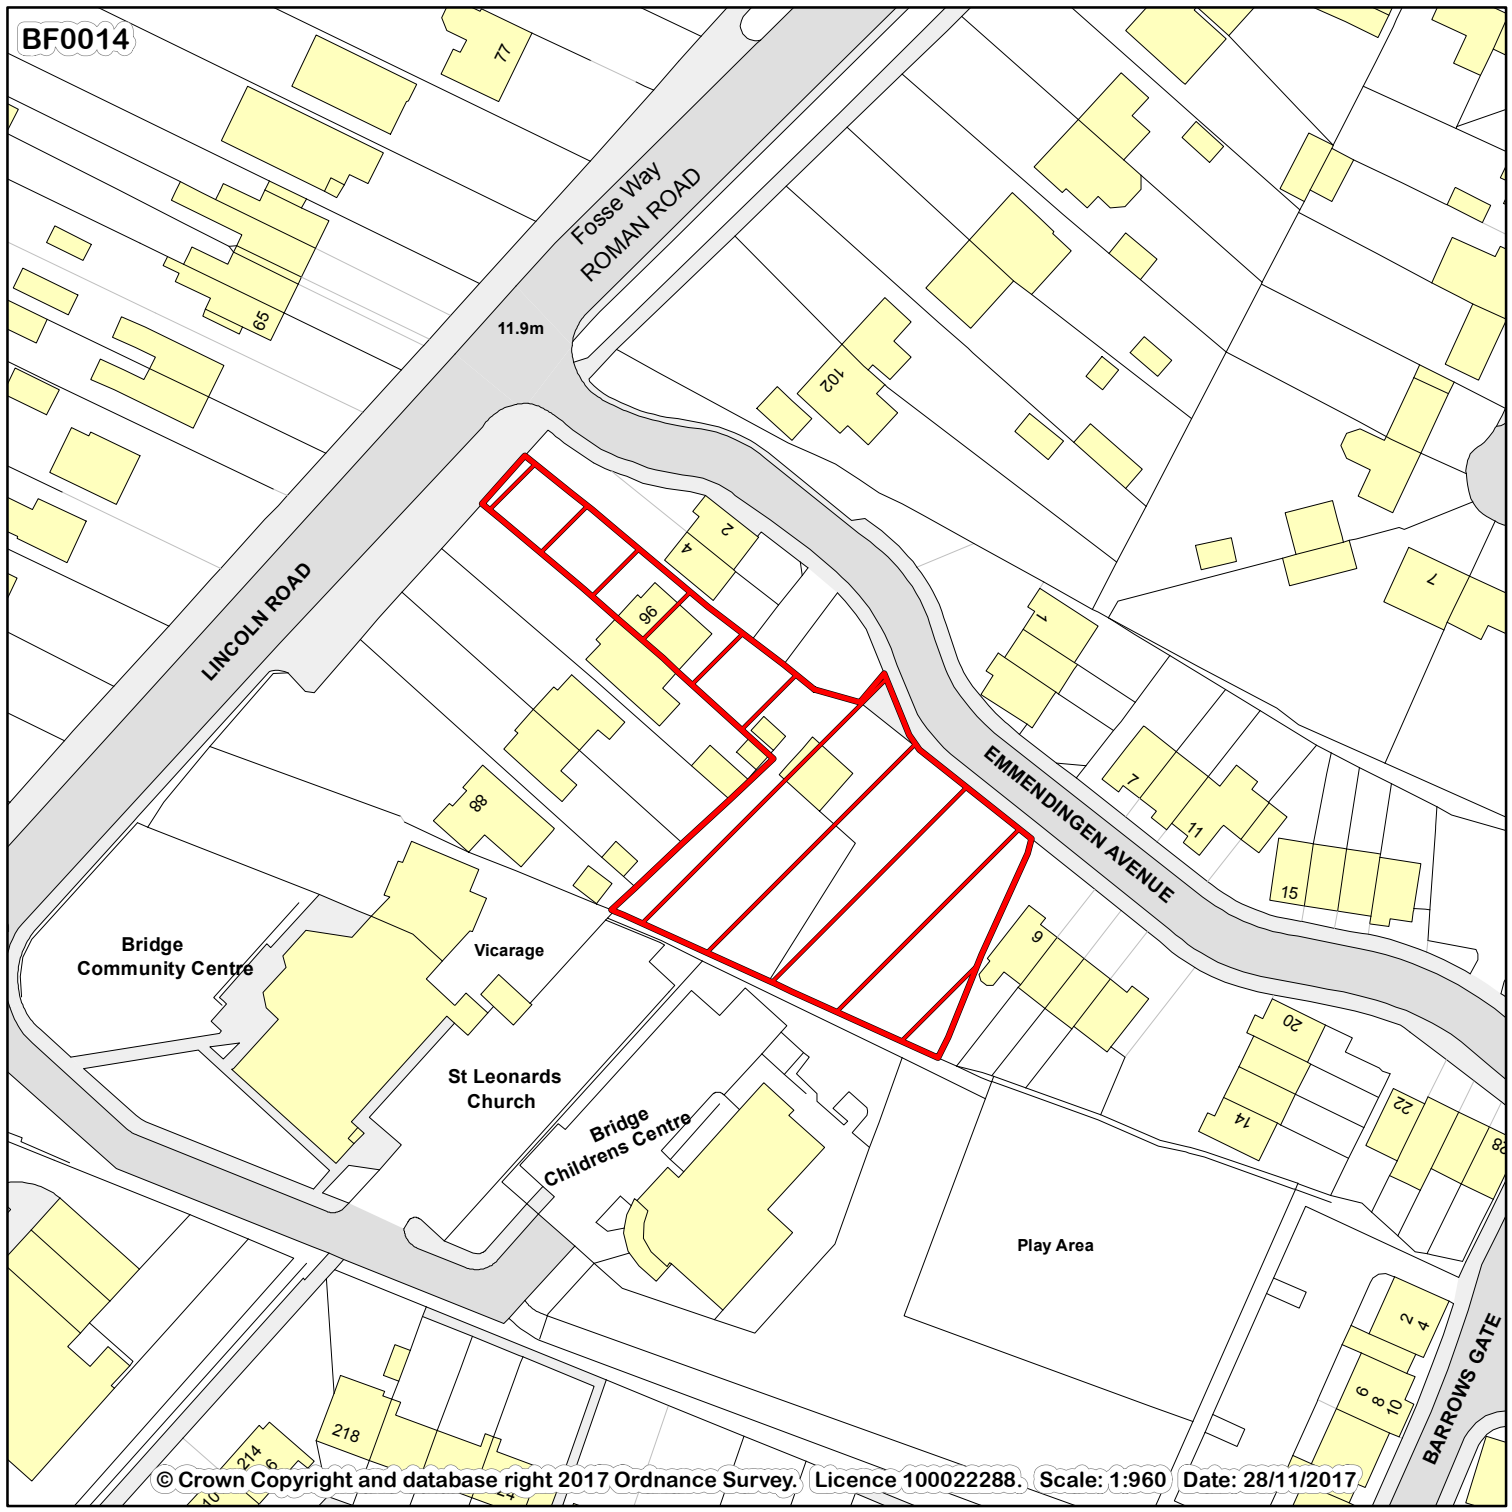

BF0014

11.9m

LINCOLN ROAD

Fosse Way  
ROMAN ROAD

EMMENDINGEN AVENUE

BARROWS GATE

Bridge  
Community Centre

Vicarage

St Leonards  
Church

Bridge  
Childrens Centre

Play Area