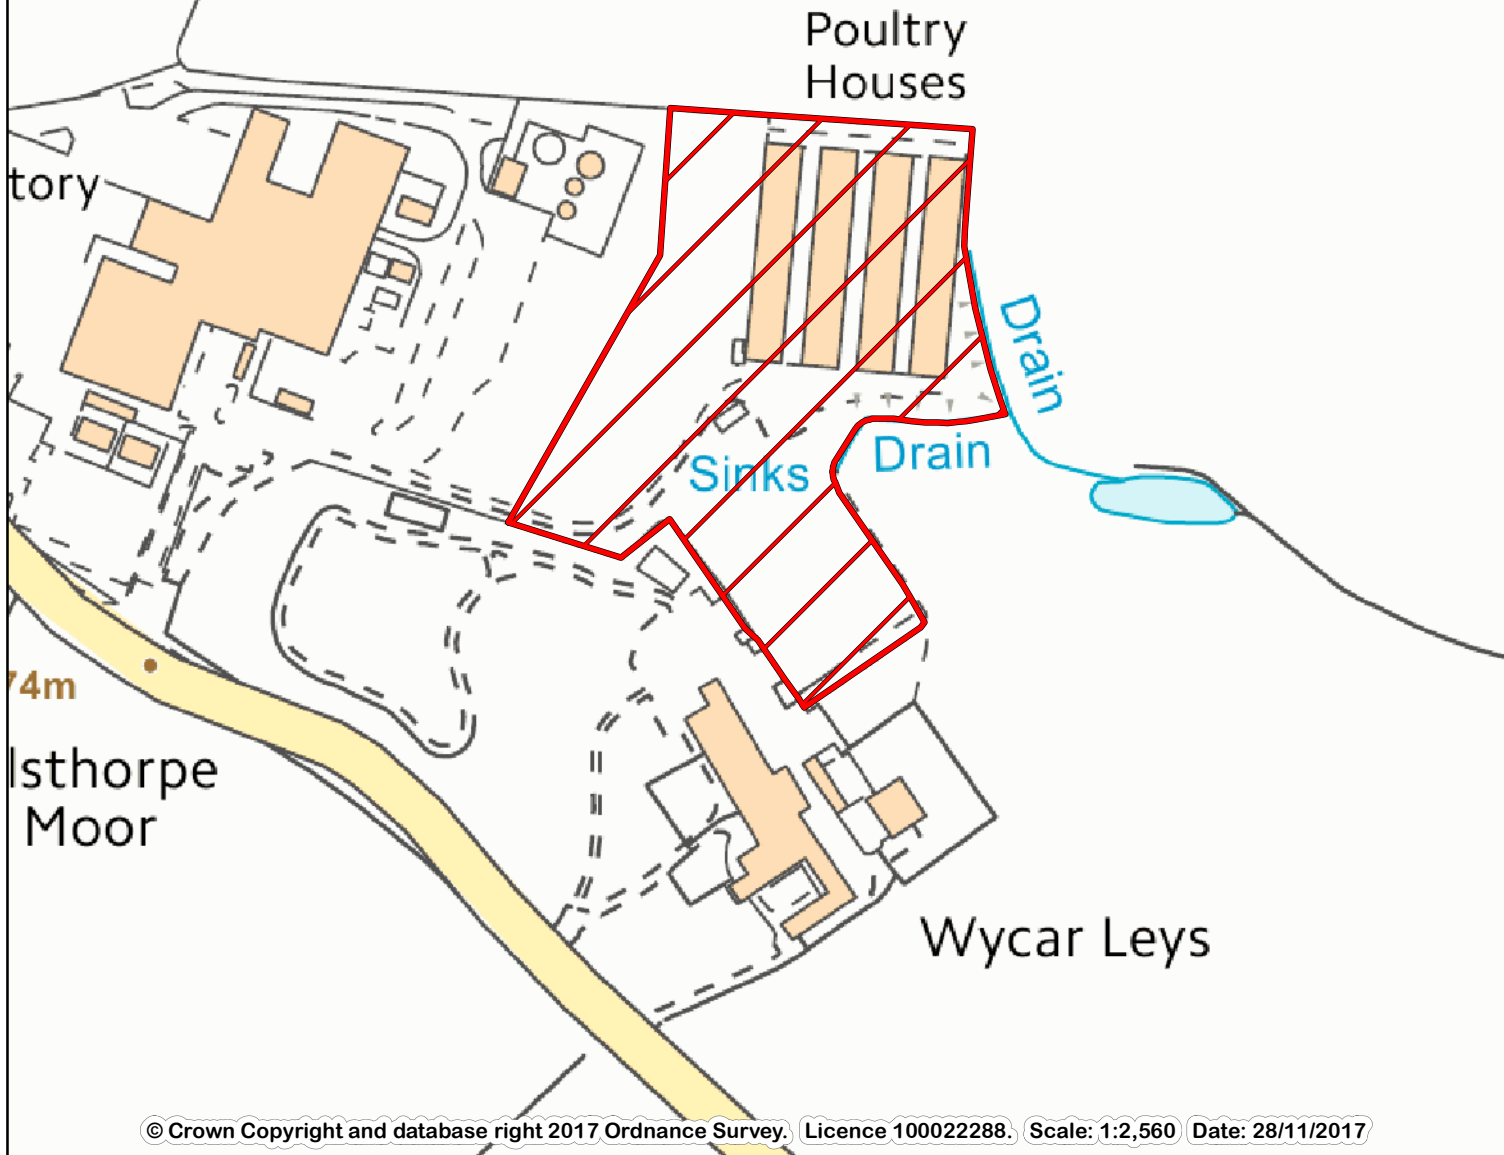

BF0002

tory

Poultry
Houses

Sinks Drain

Drain

74m

Isthorpe
Moor

Wycar Leys