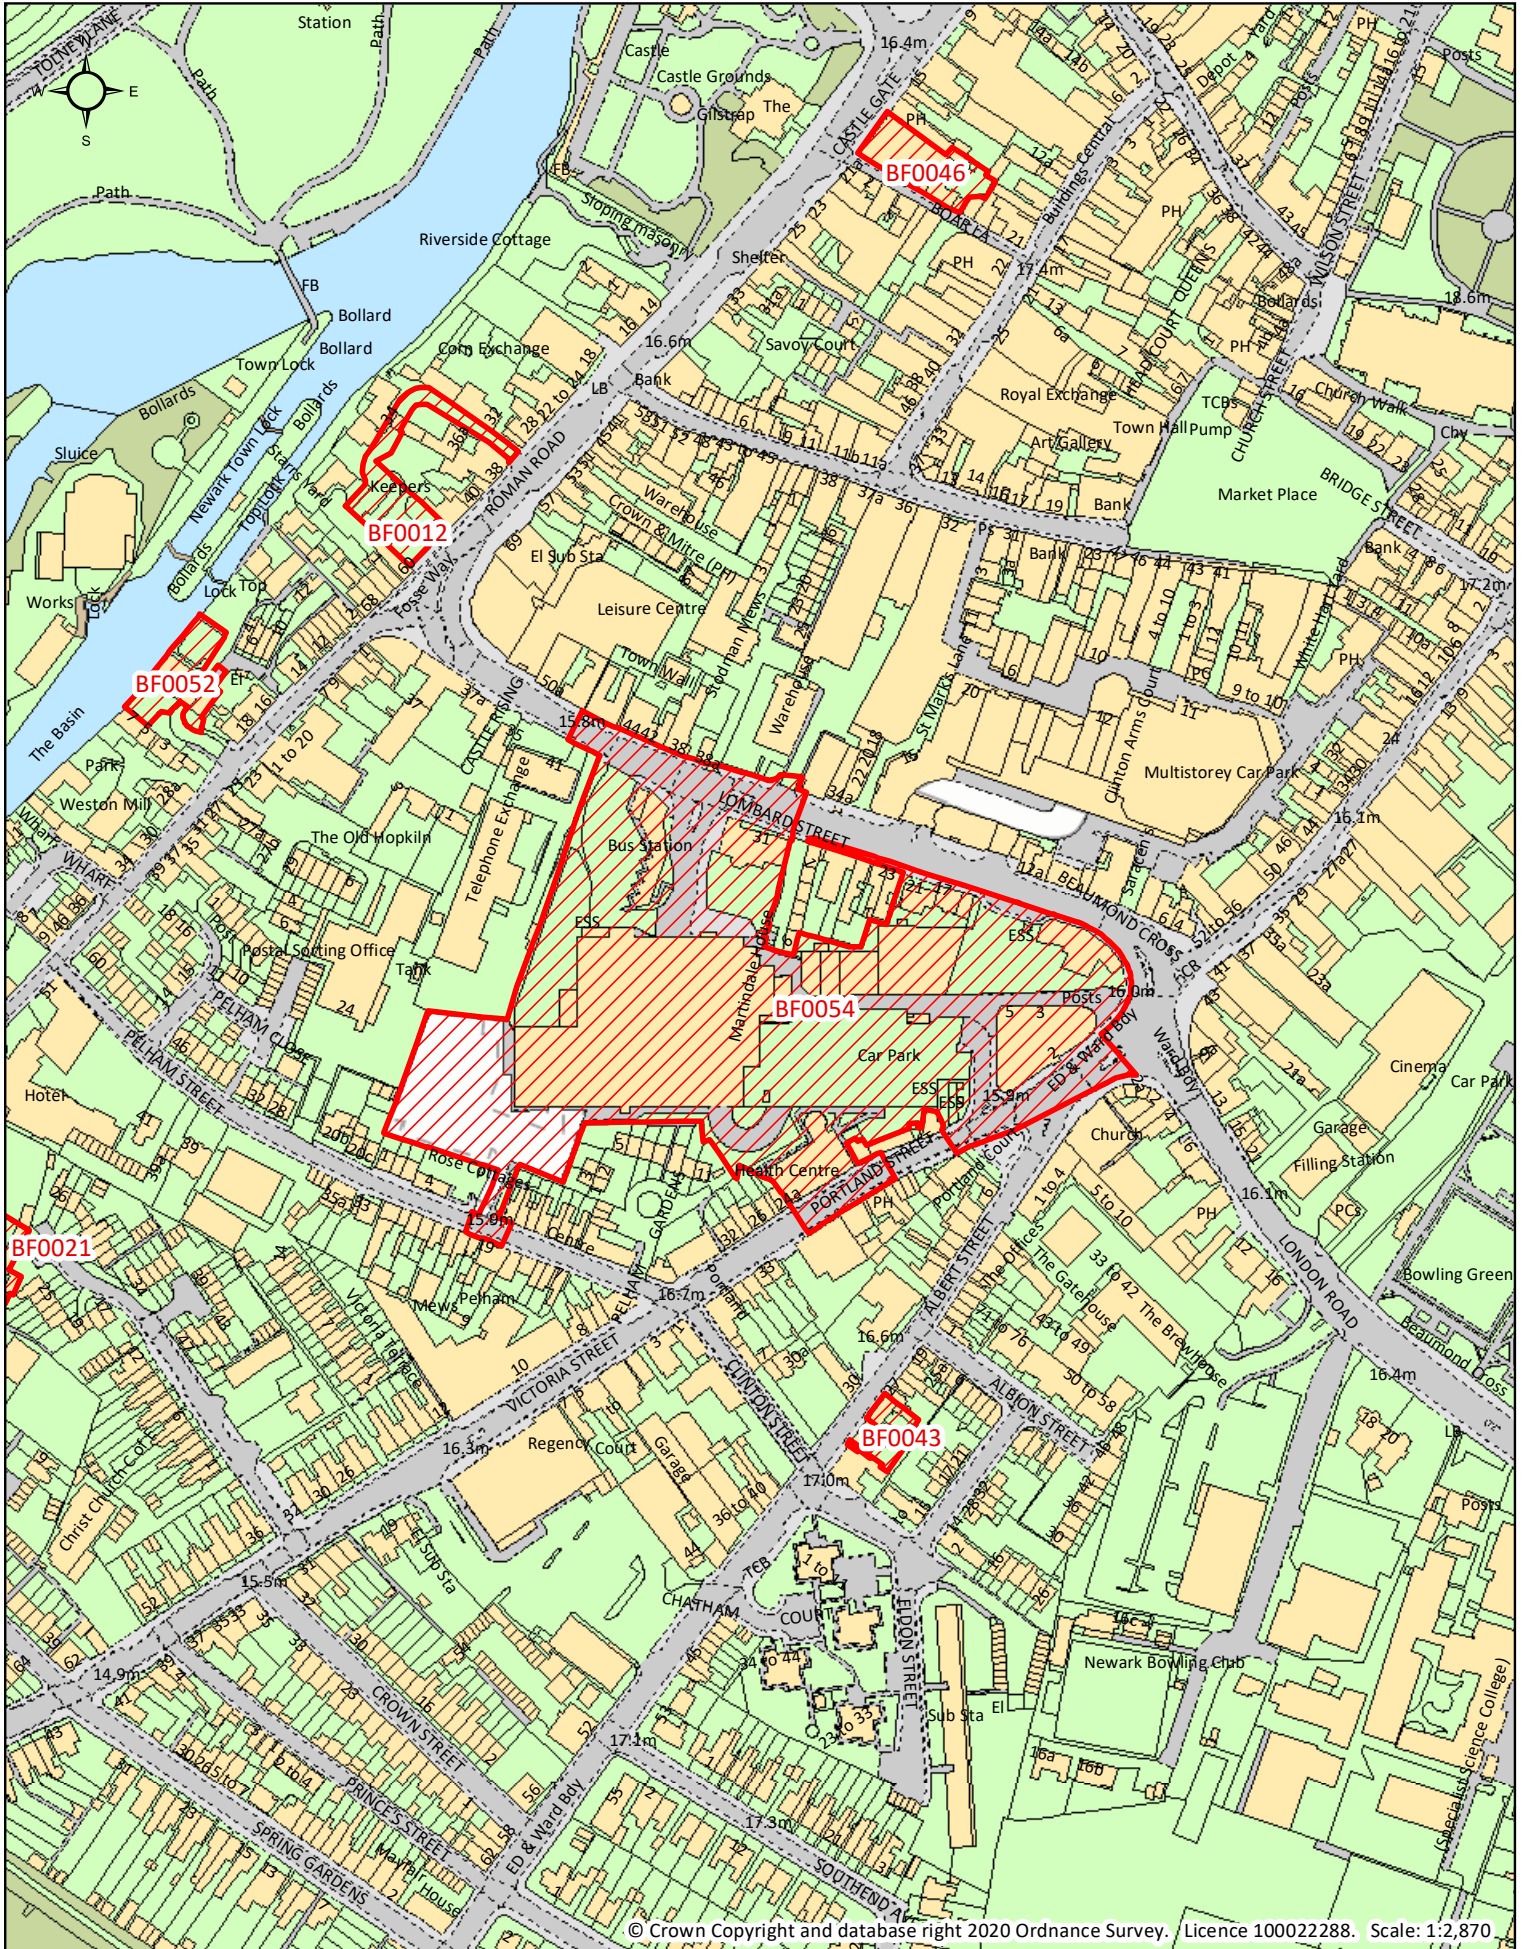

Brownfield Land Register 2020

© Crown Copyright and database right 2020 Ordnance Survey. Licence 100022288. Scale: 1:2,870.