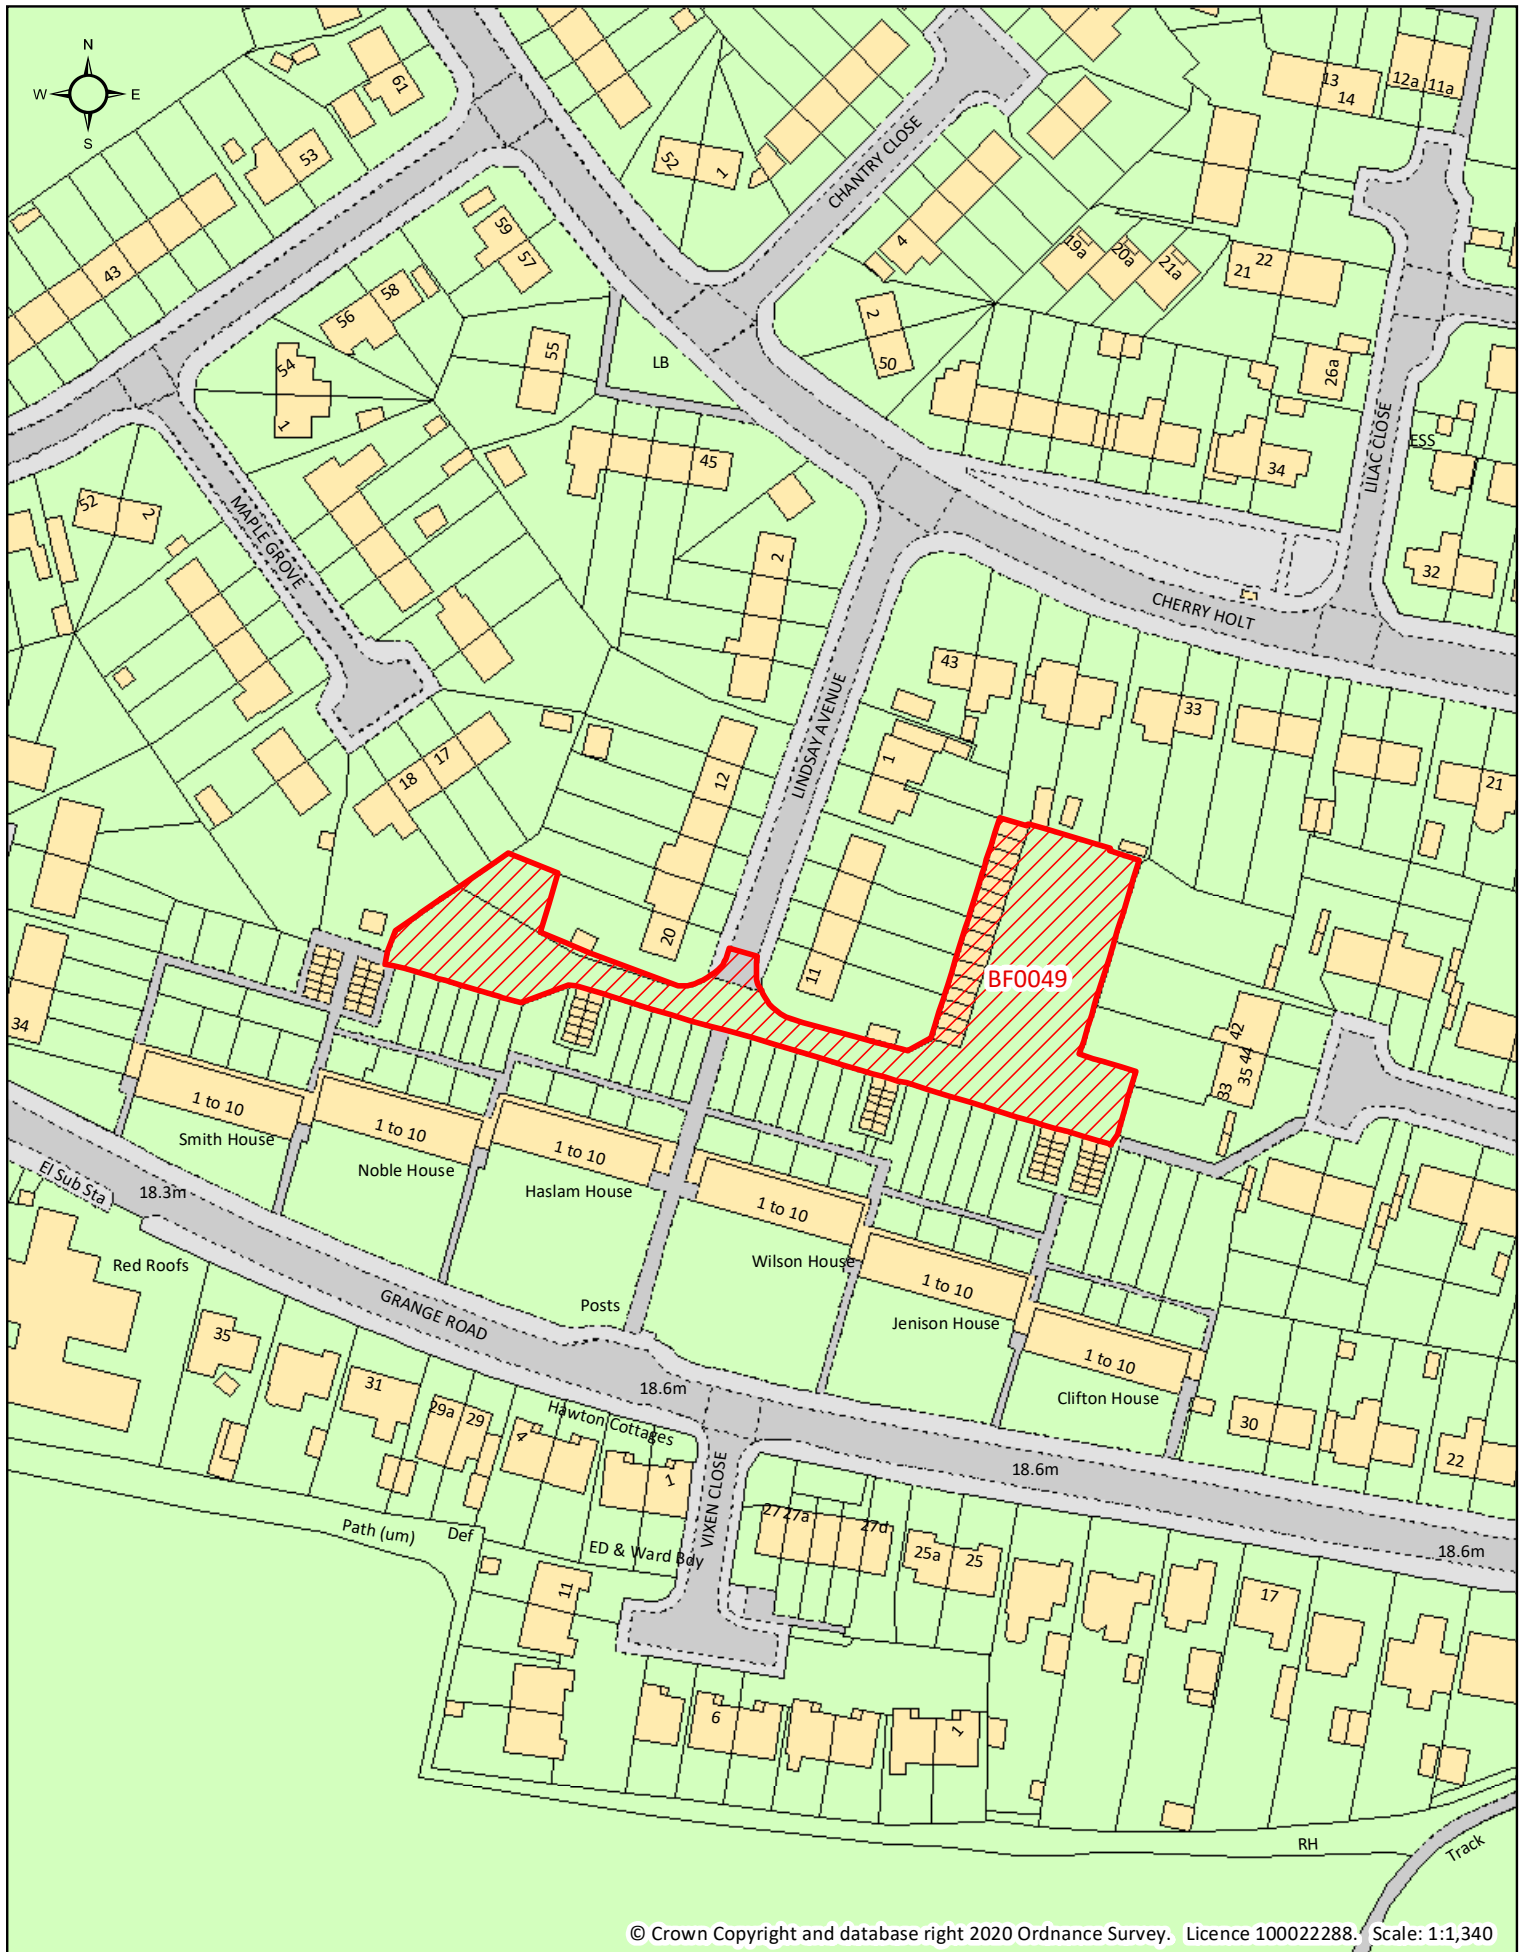

Brownfield Land Register 2020

© Crown Copyright and database right 2020 Ordnance Survey. Licence 100022288. Scale: 1:1,340