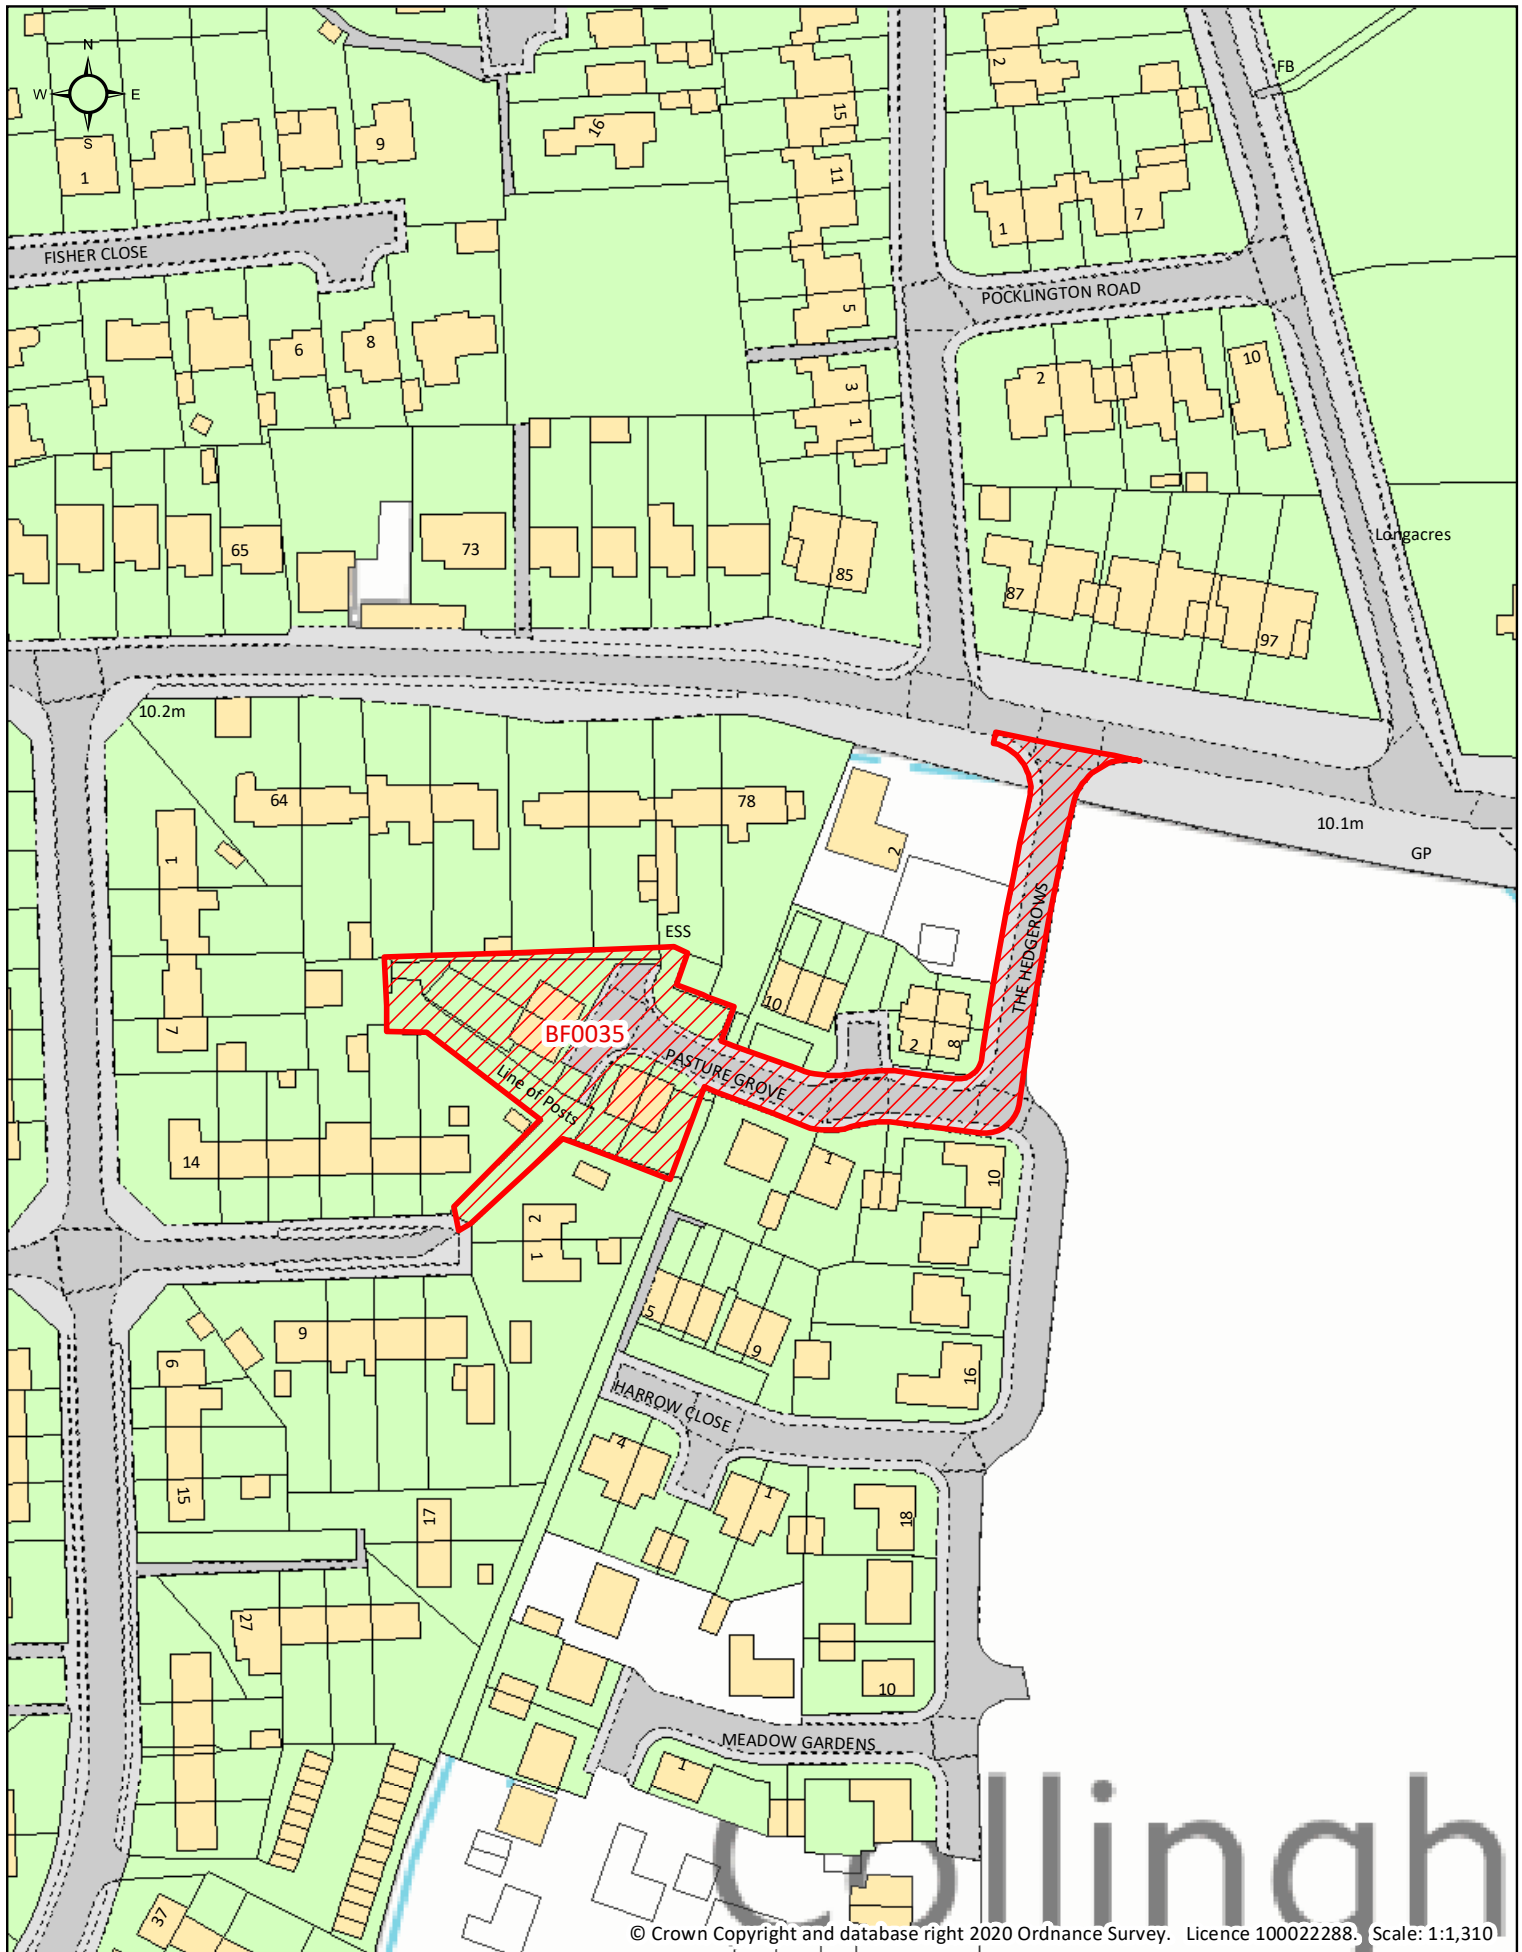

# Brownfield Land Register 2020

© Crown Copyright and database right 2020 Ordnance Survey. Licence 100022288. Scale: 1:1,310