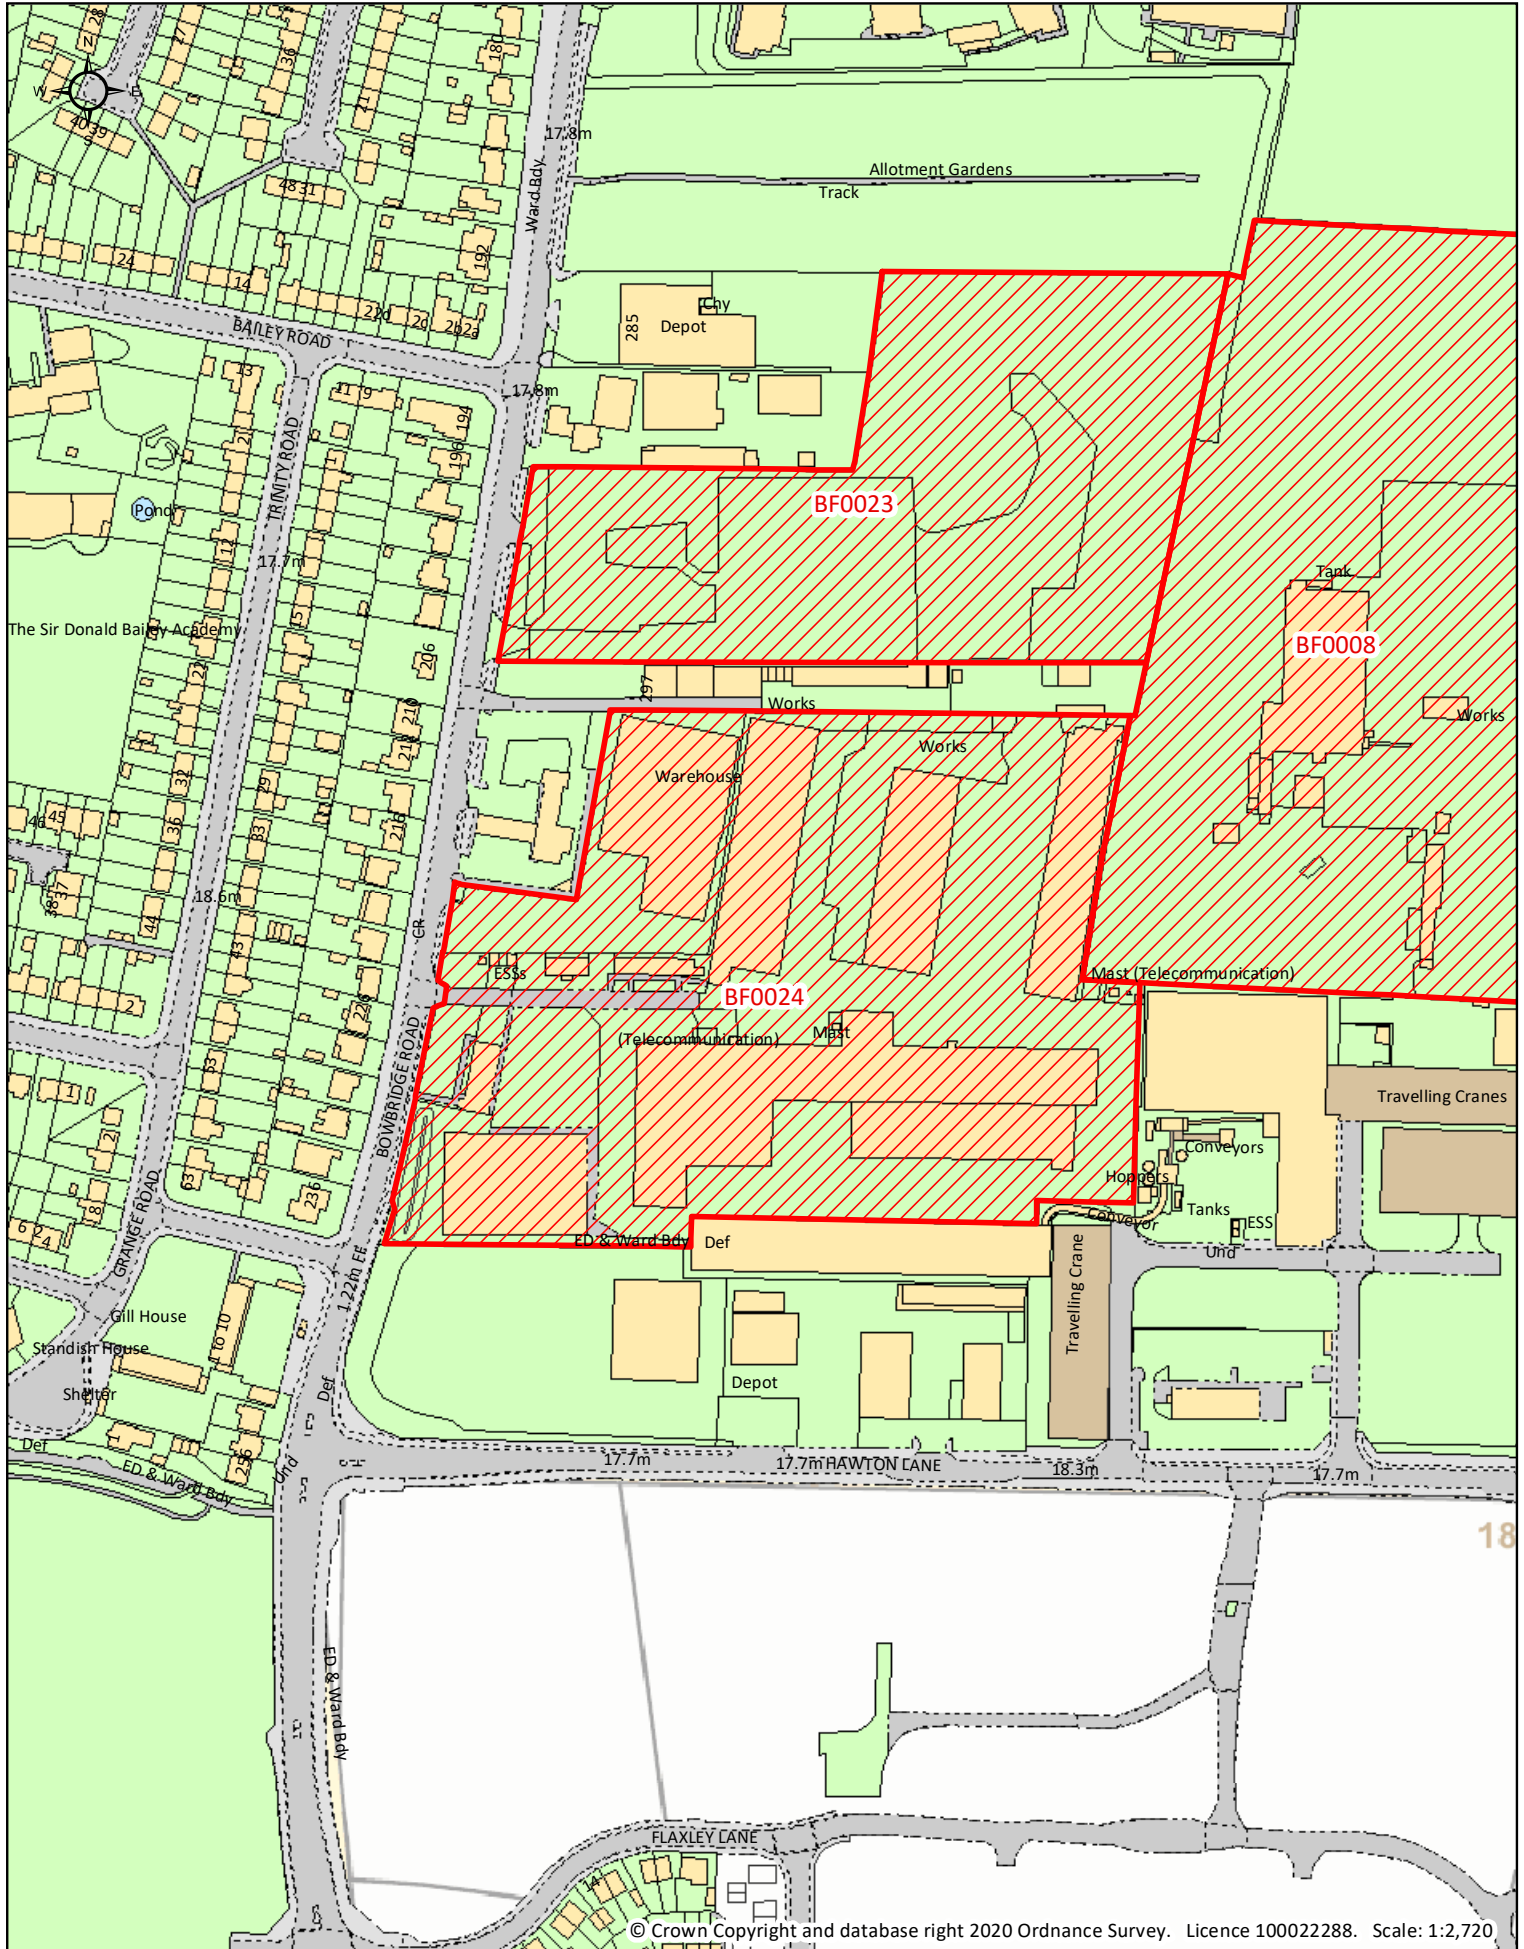

Brownfield Land Register 2020

© Crown Copyright and database right 2020 Ordnance Survey. Licence 100022288. Scale: 1:2,720