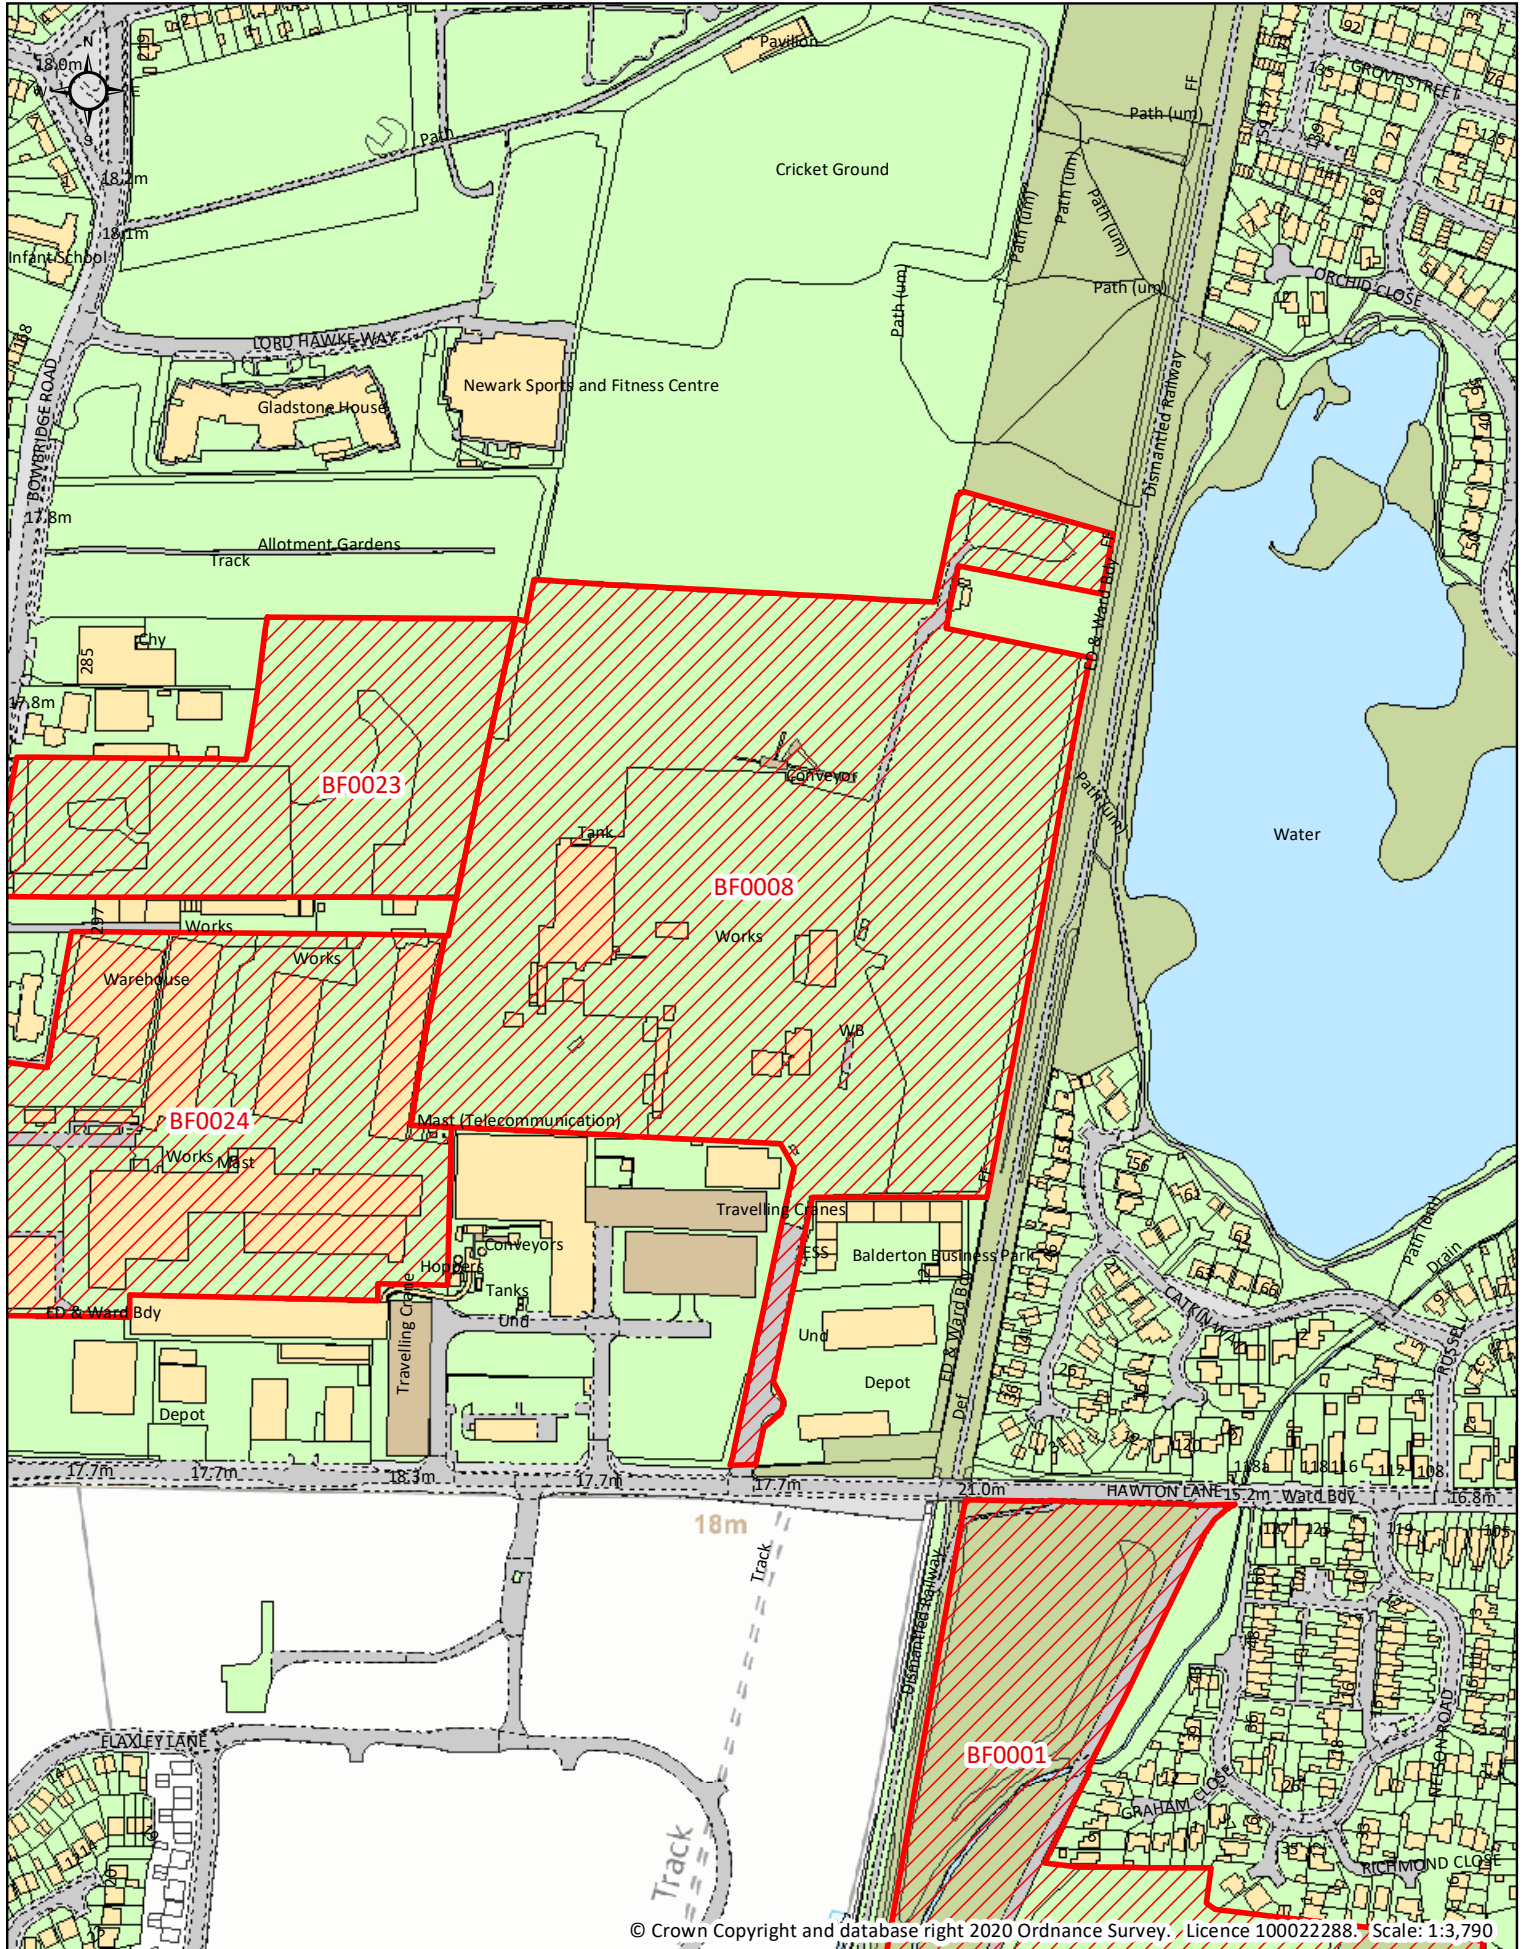

Brownfield Land Register 2020

© Crown Copyright and database right 2020 Ordnance Survey. Licence 100022288. Scale: 1:3,790