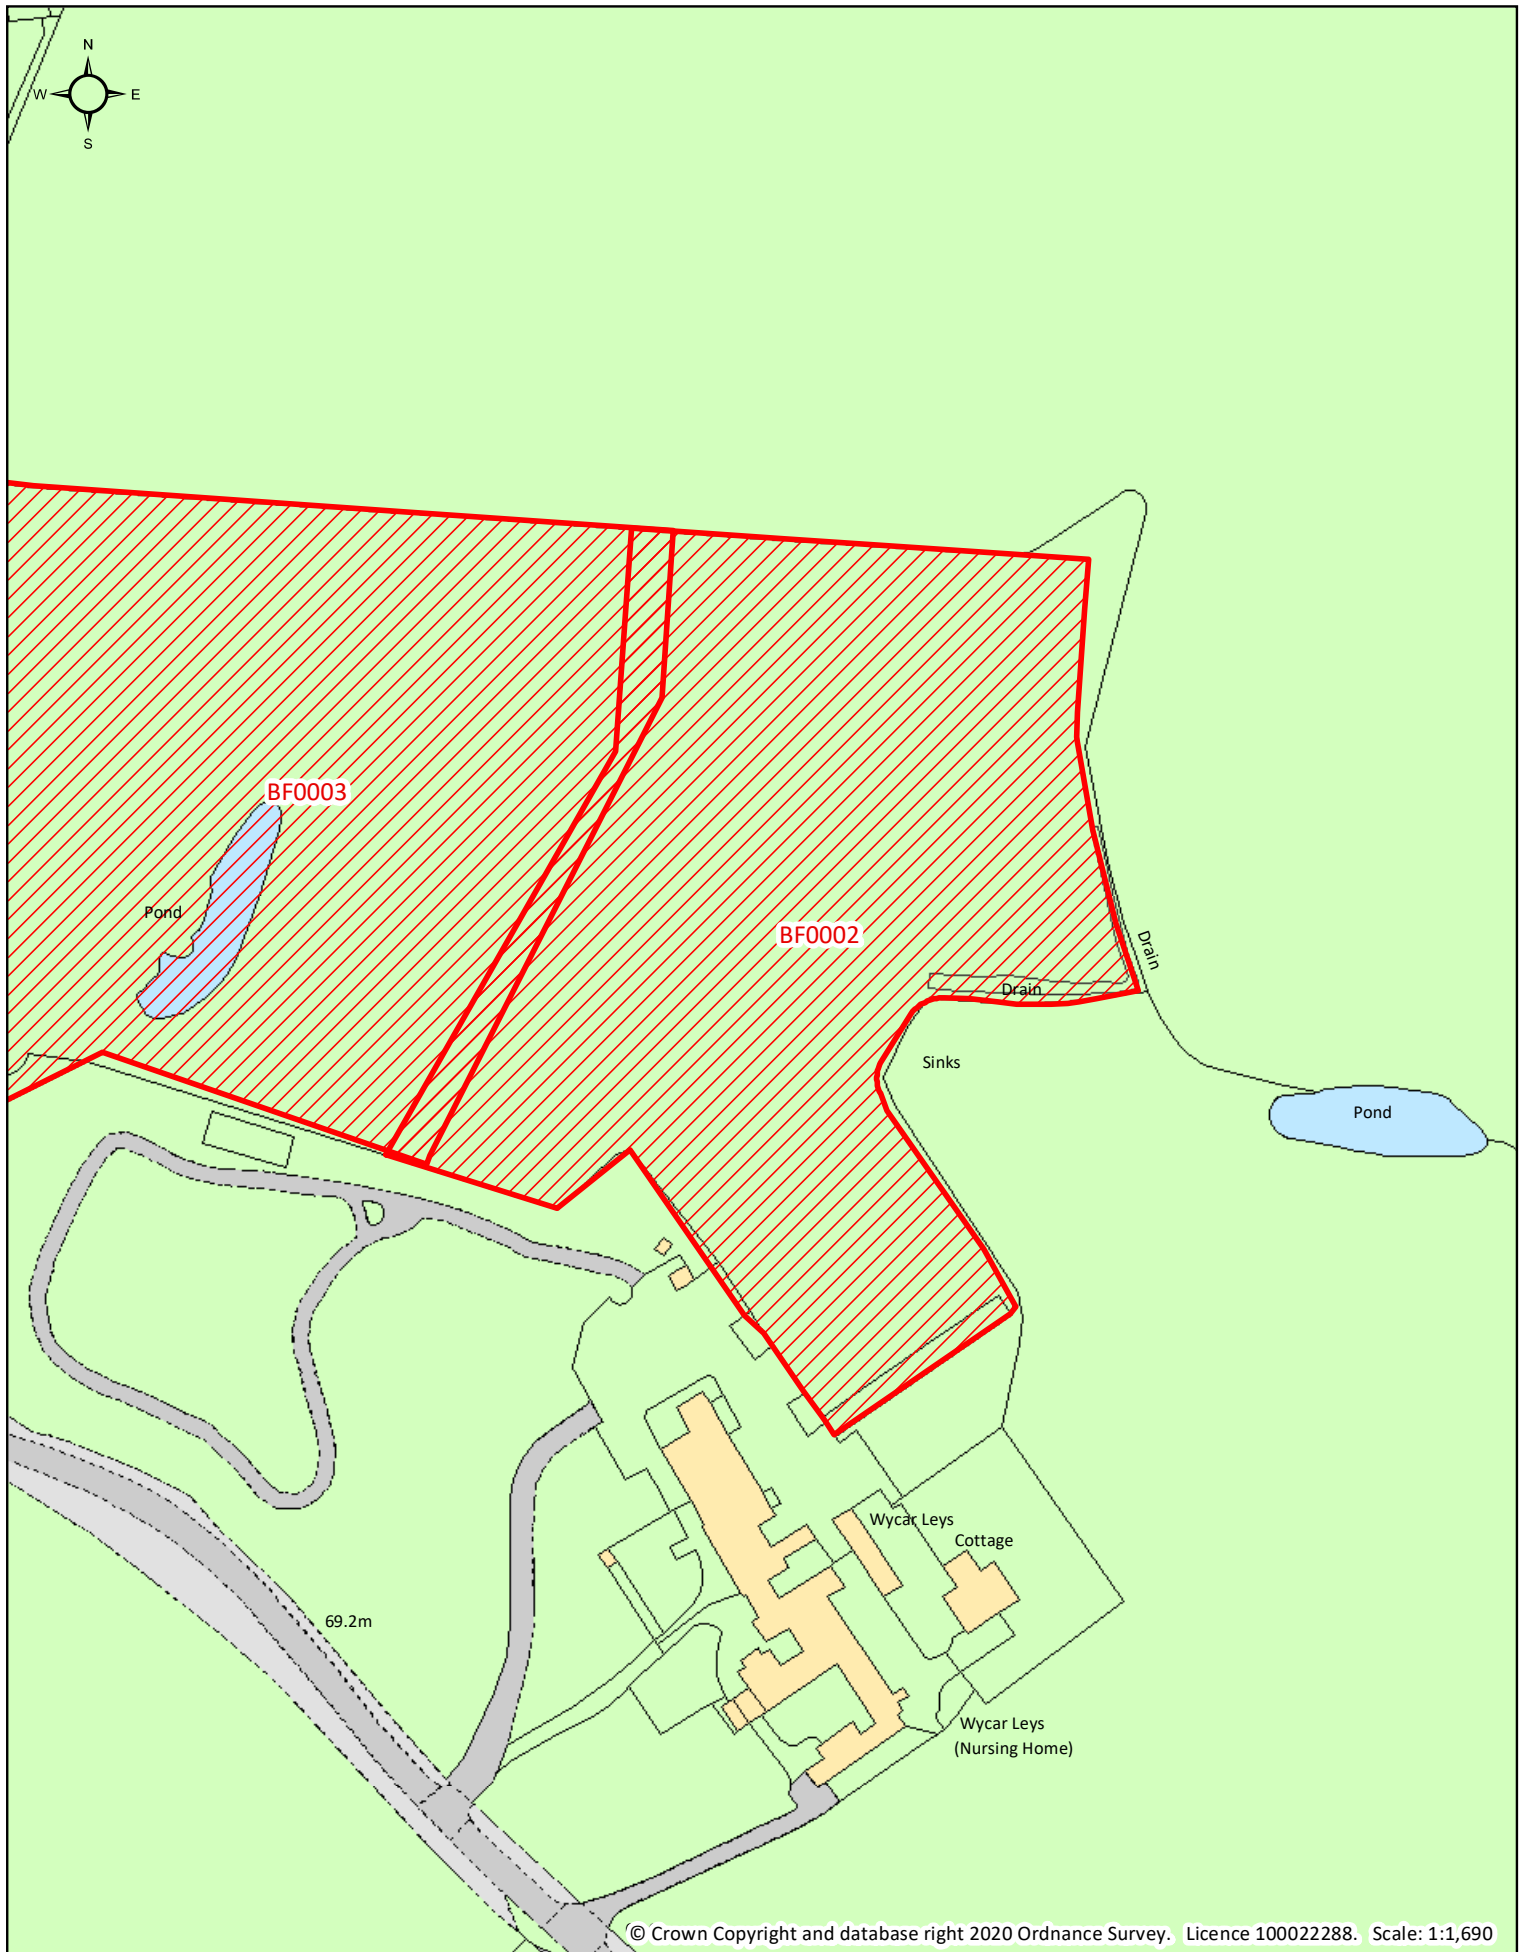

# Brownfield Land Register 2020

© Crown Copyright and database right 2020 Ordnance Survey. Licence 100022288. Scale: 1:1,690