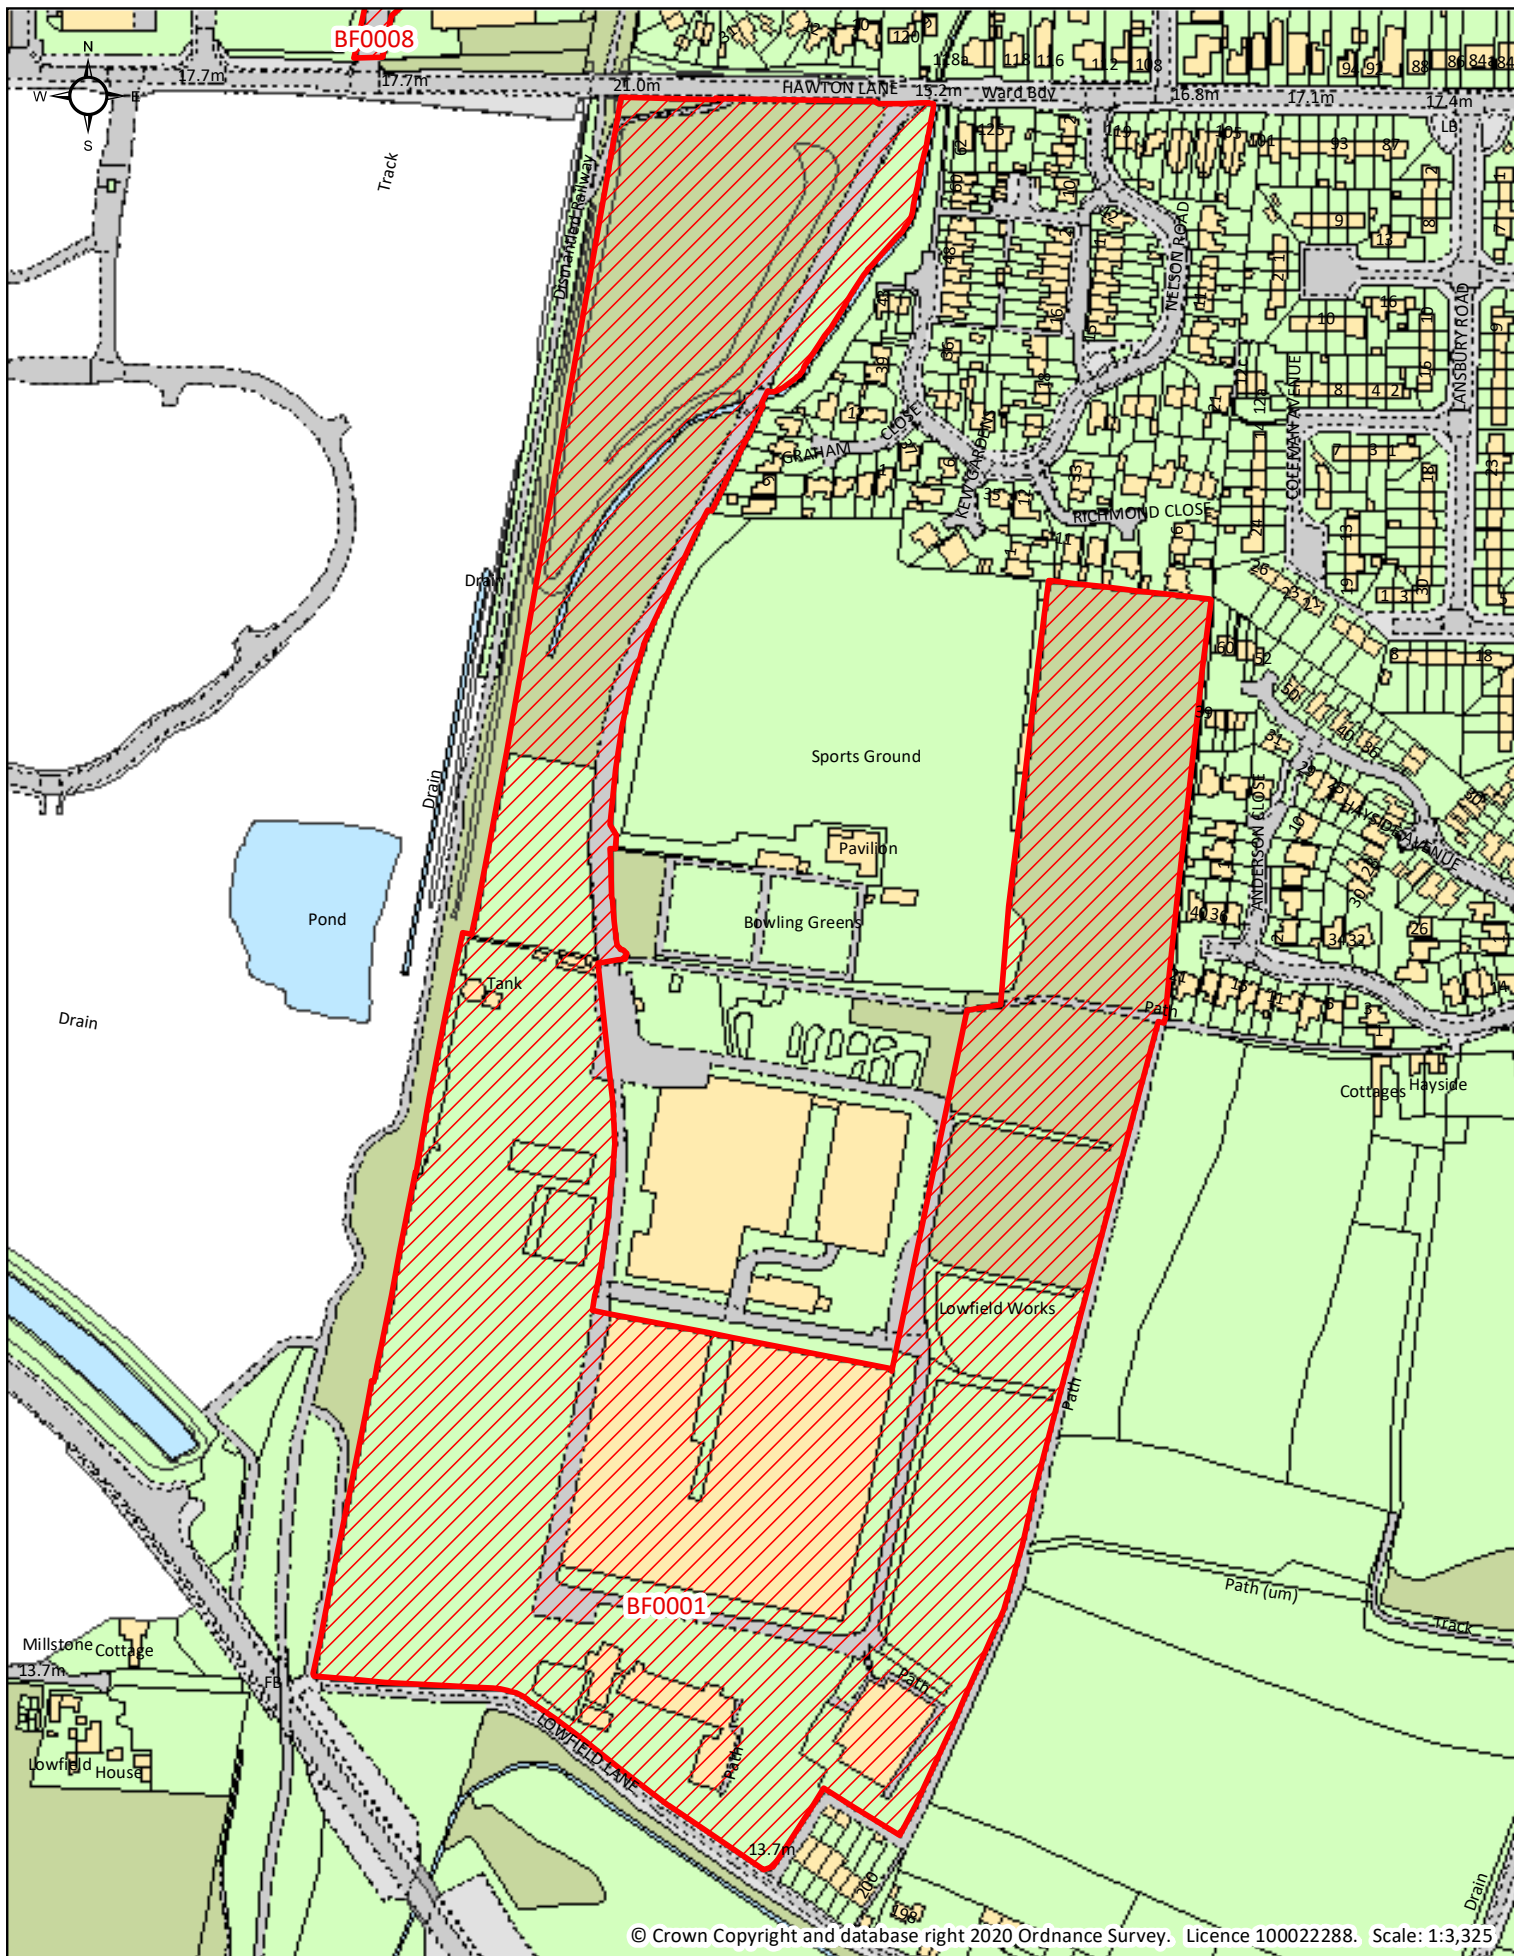

Brownfield Land Register 2020

© Crown Copyright and database right 2020 Ordnance Survey. Licence 100022288. Scale: 1:3,325