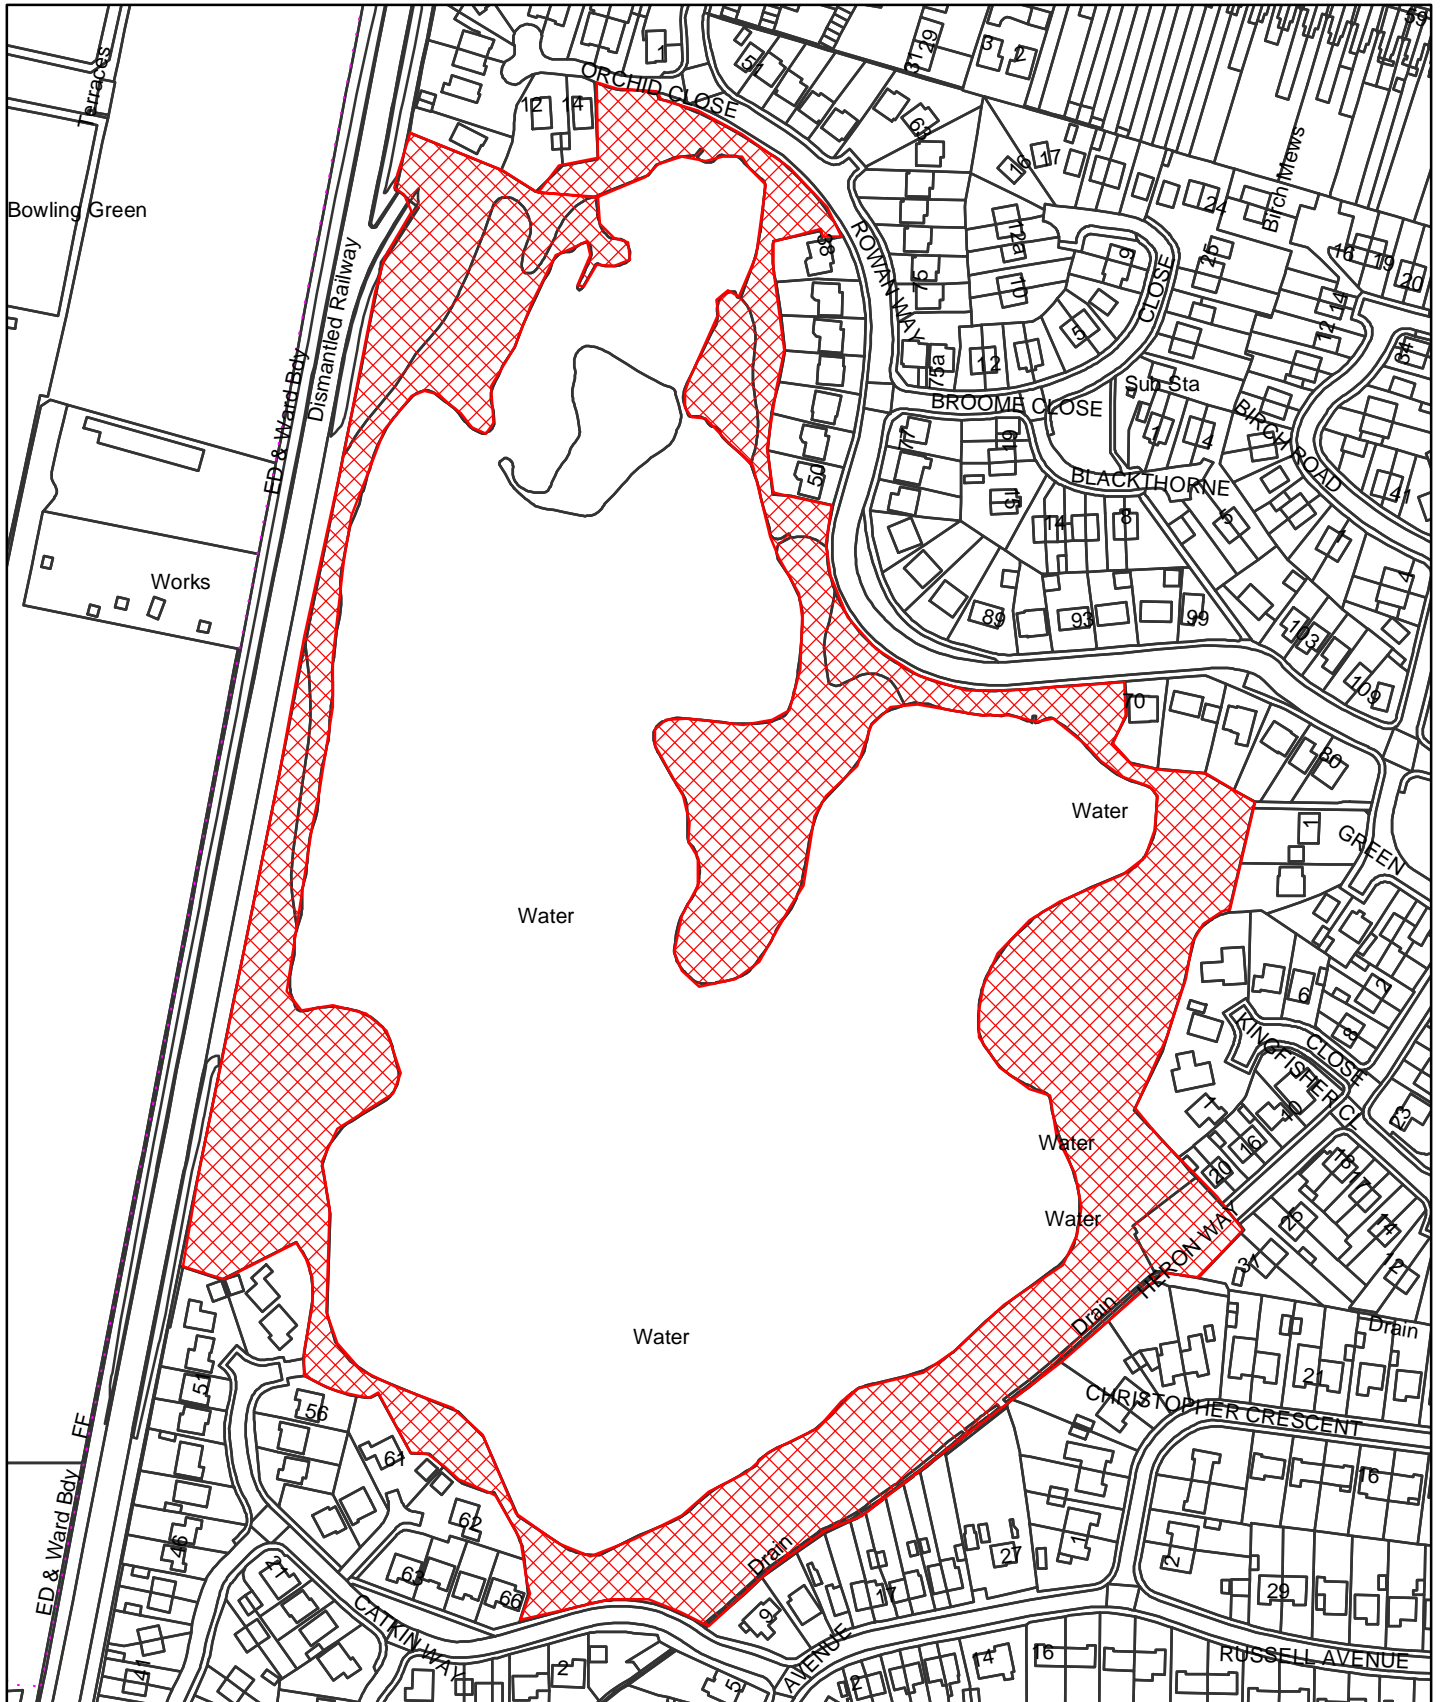

Dog Control Orders

This map is reproduced from the Ordnance Survey material with the permission of Ordnance Survey on behalf of the Controller of Her Majesty's Stationery Office © Crown Copyright. Unauthorised reproduction infringes Crown Copyright and may lead to prosecution or civil proceedings. Newark and Sherwood District Council. Licence 100018606. 2006.

 Site

The Dogs on Leads (Newark and Sherwood District) Order 2010
Balderton Lakeside
Map Reference DCO080

Site Area (Sq Metres): <Double click>
Date: 16th March 2010
Grid Ref: SK <Double click to insert>
Scale: 1:2,511