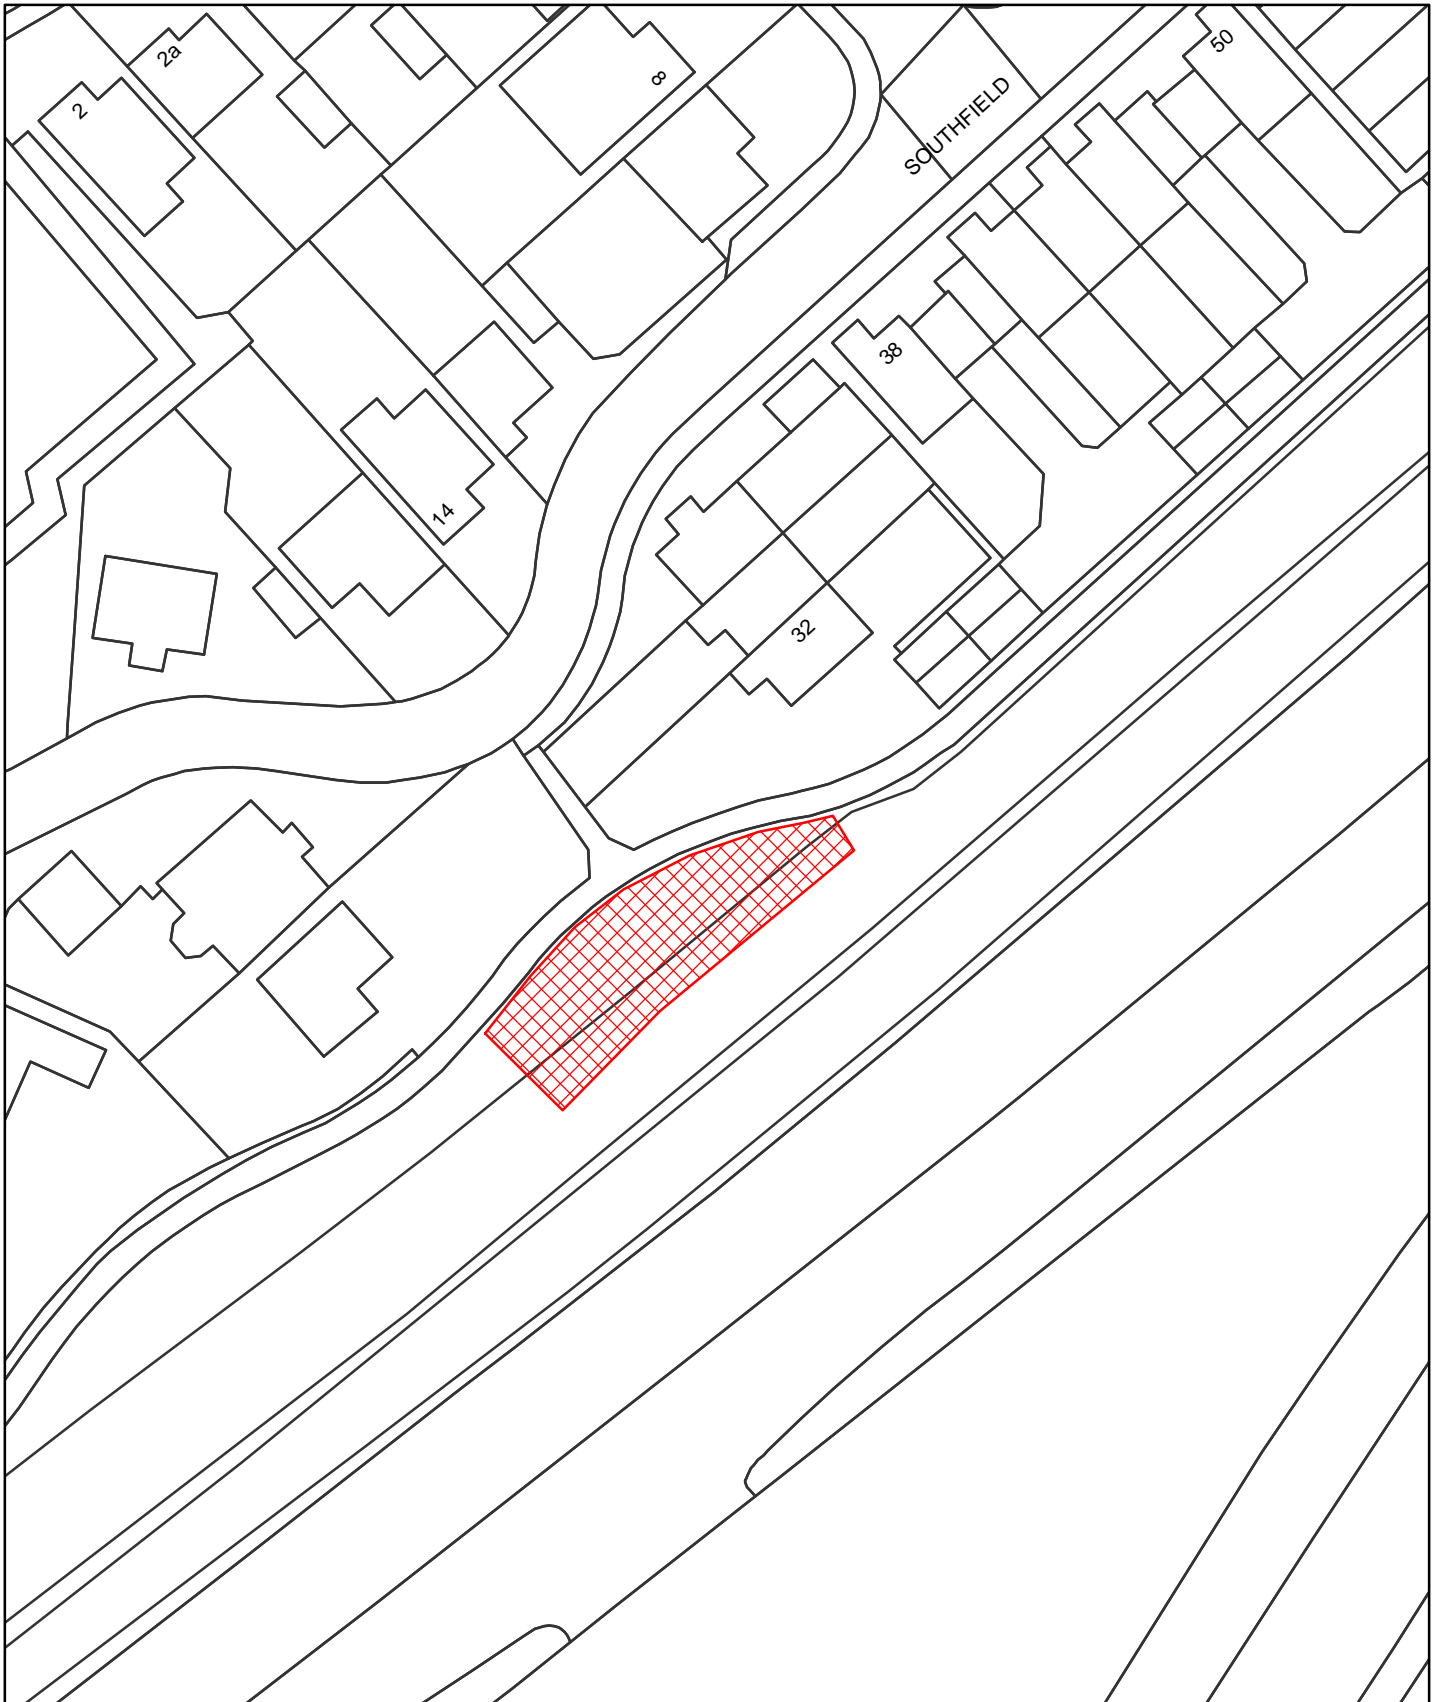

Dog Control Orders

This map is reproduced from the Ordnance Survey material with the permission of Ordnance Survey on behalf of the Controller of Her Majesty's Stationery Office © Crown Copyright. Unauthorised reproduction infringes Crown Copyright and may lead to prosecution or civil proceedings. Newark and Sherwood District Council. Licence 100018606, 2006.

 Site

The Dogs Exclusion (Newark and Sherwood District) Order 2010
Southfields Play Area
Map Reference DCO019

Site Area (Sq Metres): <Double click>
Date: 16th March 2010
Grid Ref: SK <Double click to insert>
Scale: 1:554