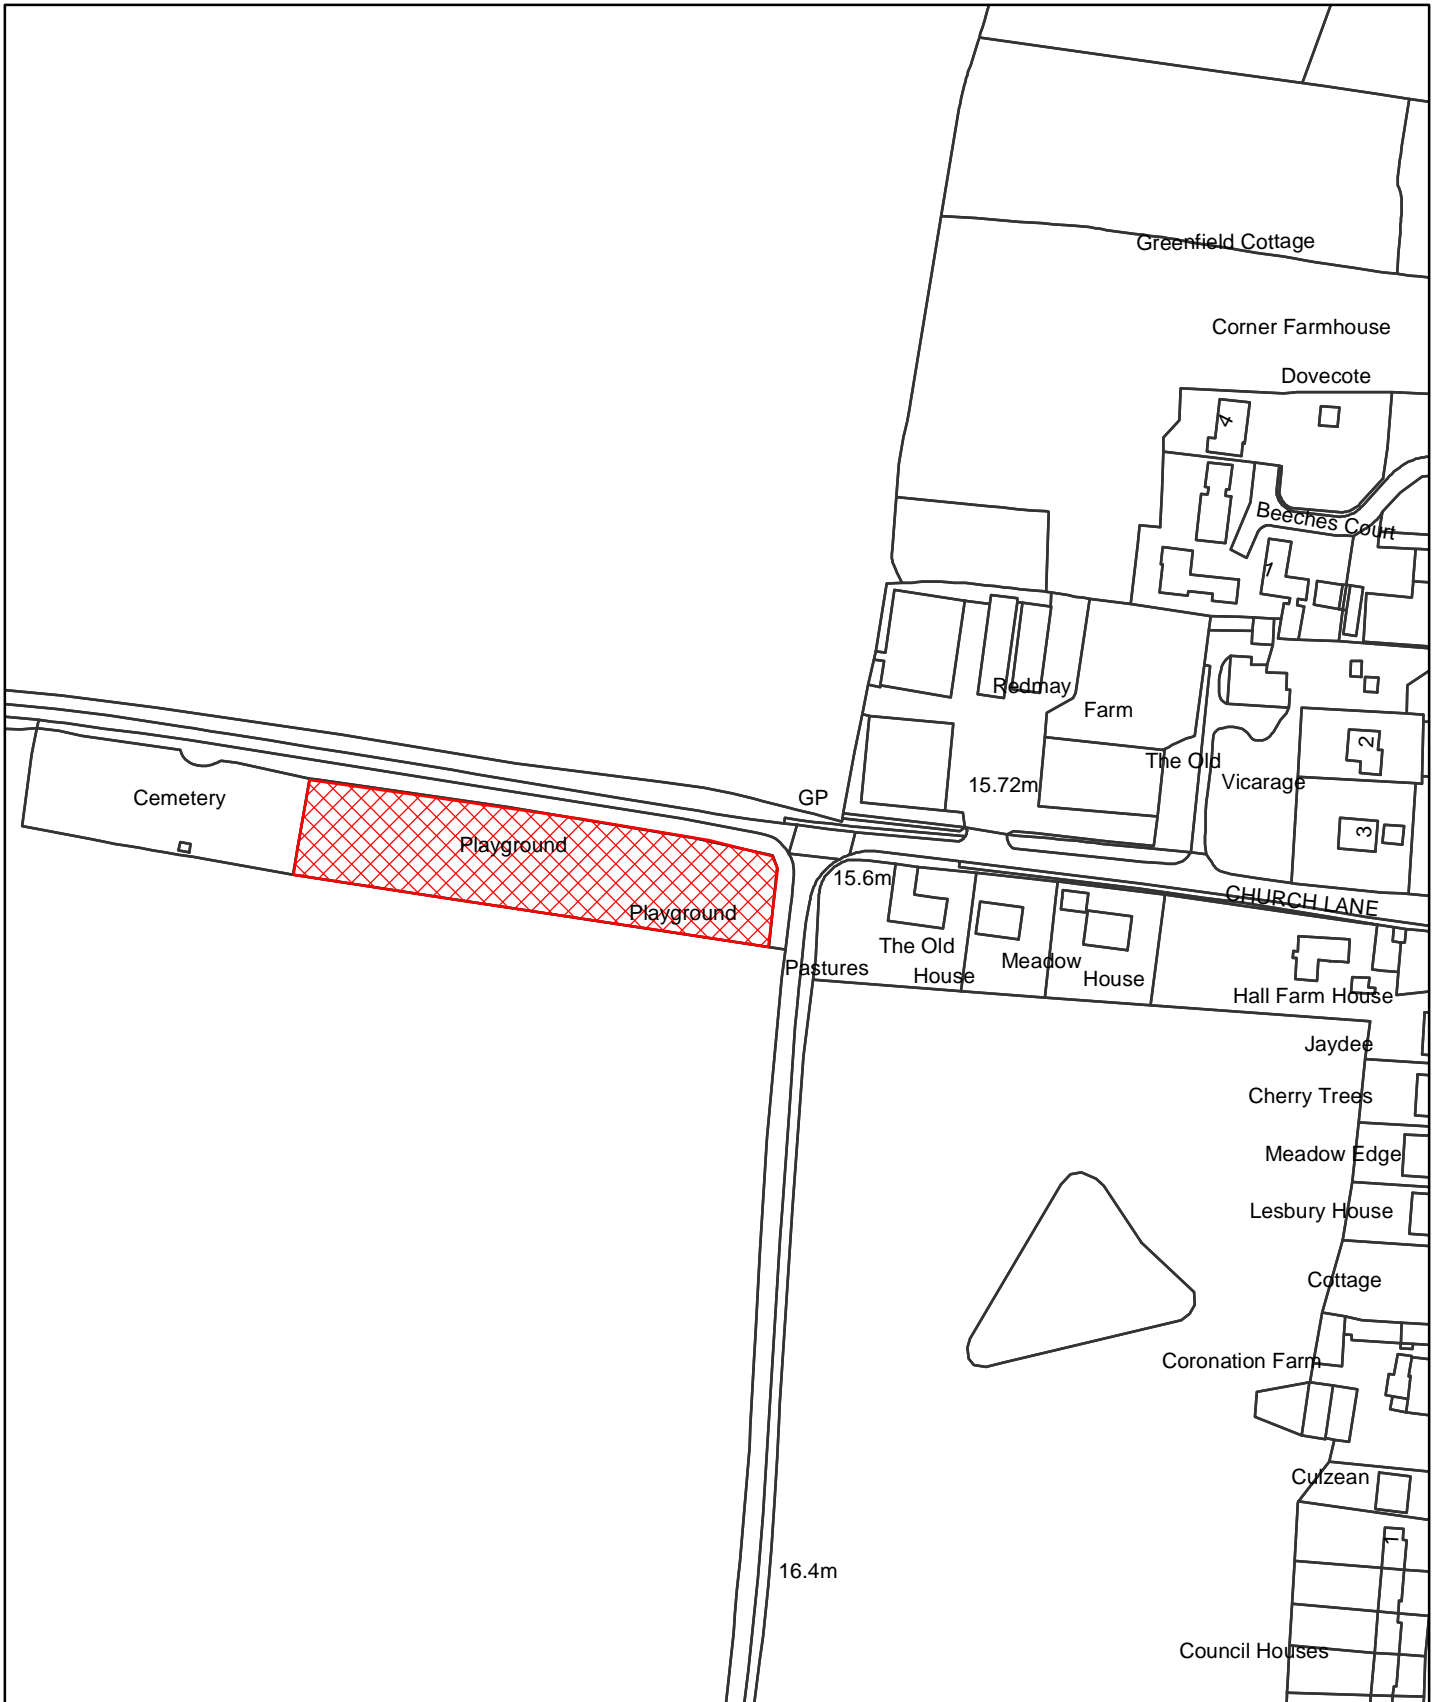

# Dog Control Orders

This map is reproduced from the Ordnance Survey material with the permission of Ordnance Survey on behalf of the Controller of Her Majesty's Stationery Office © Crown Copyright. Unauthorised reproduction infringes Crown Copyright and may lead to prosecution or civil proceedings. Newark and Sherwood District Council. Licence 100018606, 2006.

 Site

The Dogs Exclusion (Newark and Sherwood District) Order 2010  
South Scarle Playground  
Map Reference DCO072

Site Area (Sq Metres): <Double click>
Date: 16th March 2010
Grid Ref: SK <Double click to insert>
Scale: 1:2,010