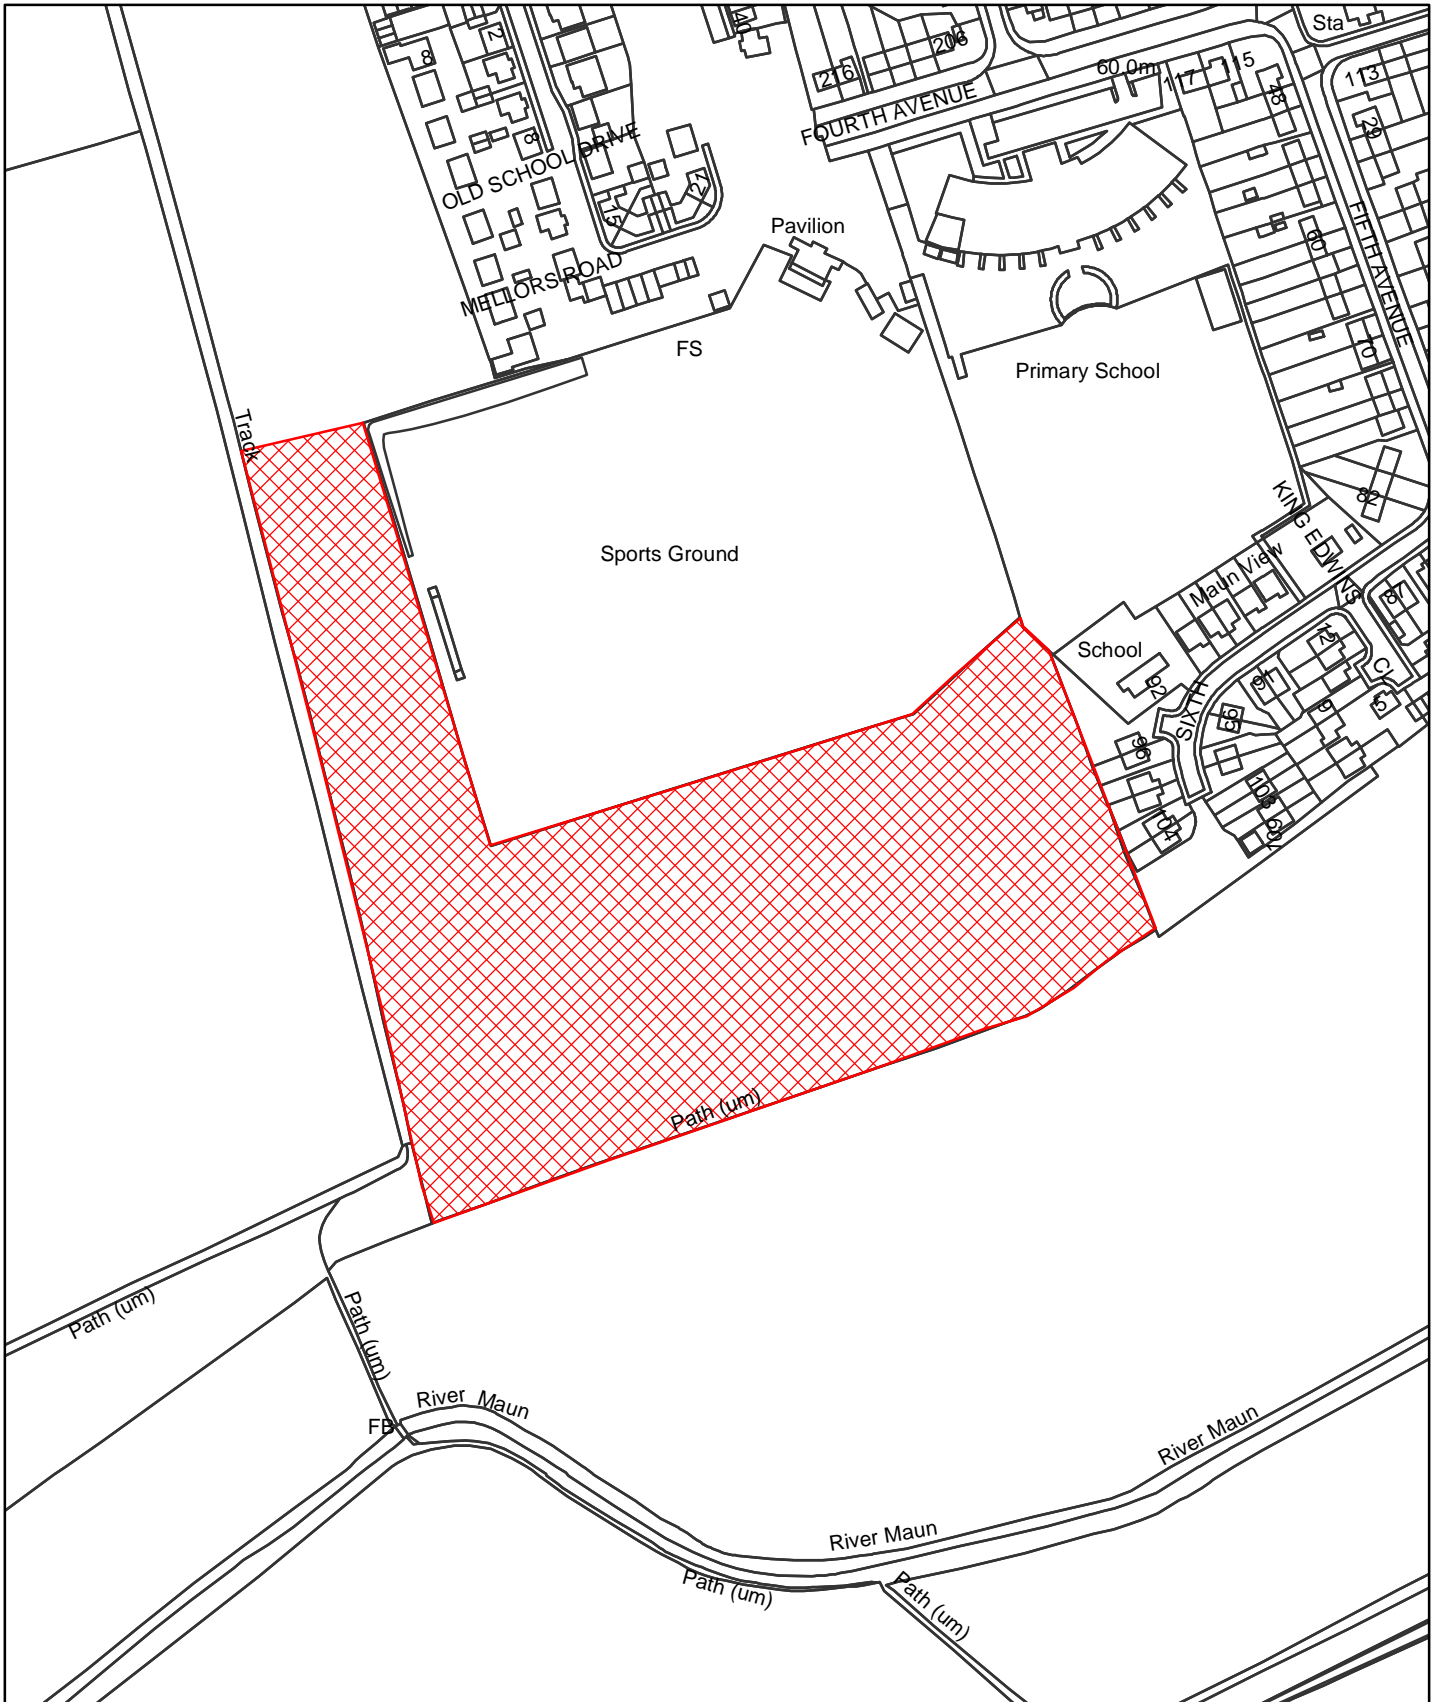

# Dog Control Orders

This map is reproduced from the Ordnance Survey material with the permission of Ordnance Survey on behalf of the Controller of Her Majesty's Stationery Office © Crown Copyright. Unauthorised reproduction infringes Crown Copyright and may lead to prosecution or civil proceedings. Newark and Sherwood District Council. Licence 100018606. 2006.

 Site

The Dogs Exclusion (Newark and Sherwood District) Order 2010  
 Sherwood Fields  
 Map Reference DCO074

Site Area (Sq Metres): <Double click>
Date: 16th March 2010
Grid Ref: SK <Double click to insert>
Scale: 1:2,526