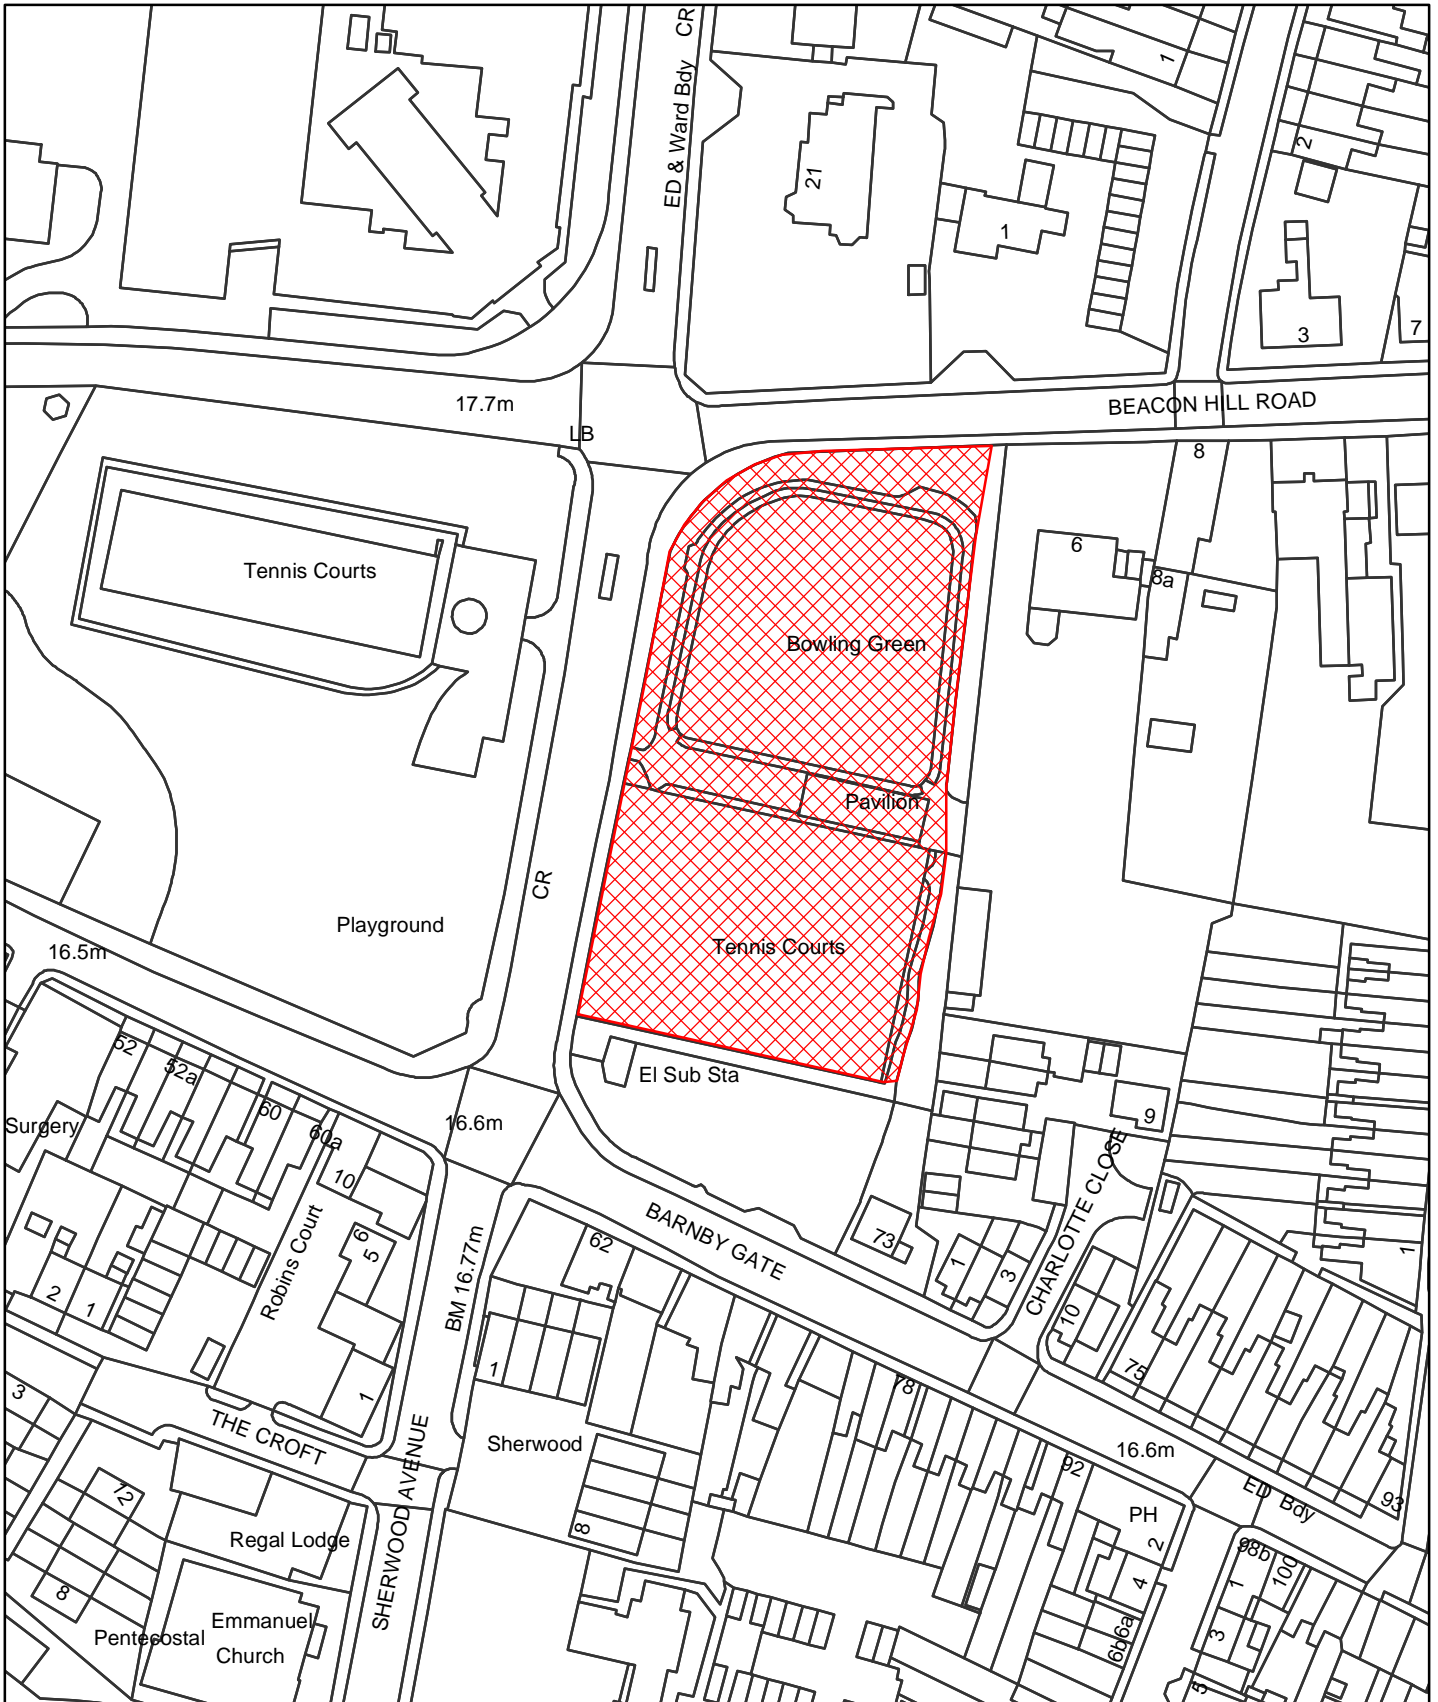

# Dog Control Orders

This map is reproduced from the Ordnance Survey material with the permission of Ordnance Survey on behalf of the Controller of Her Majesty's Stationery Office © Crown Copyright. Unauthorised reproduction infringes Crown Copyright and may lead to prosecution or civil proceedings. Newark and Sherwood District Council. Licence 100018606. 2006.

 Site

The Dogs Exclusion (Newark and Sherwood District) Order 2010  
Sherwood Avenue (Bowling Green and Tennis Courts)  
 Map Reference DCO003

Site Area (Sq Metres): <Double click>
Date: 16th March 2010
Grid Ref: SK <Double click to insert>
Scale: 1:1,157