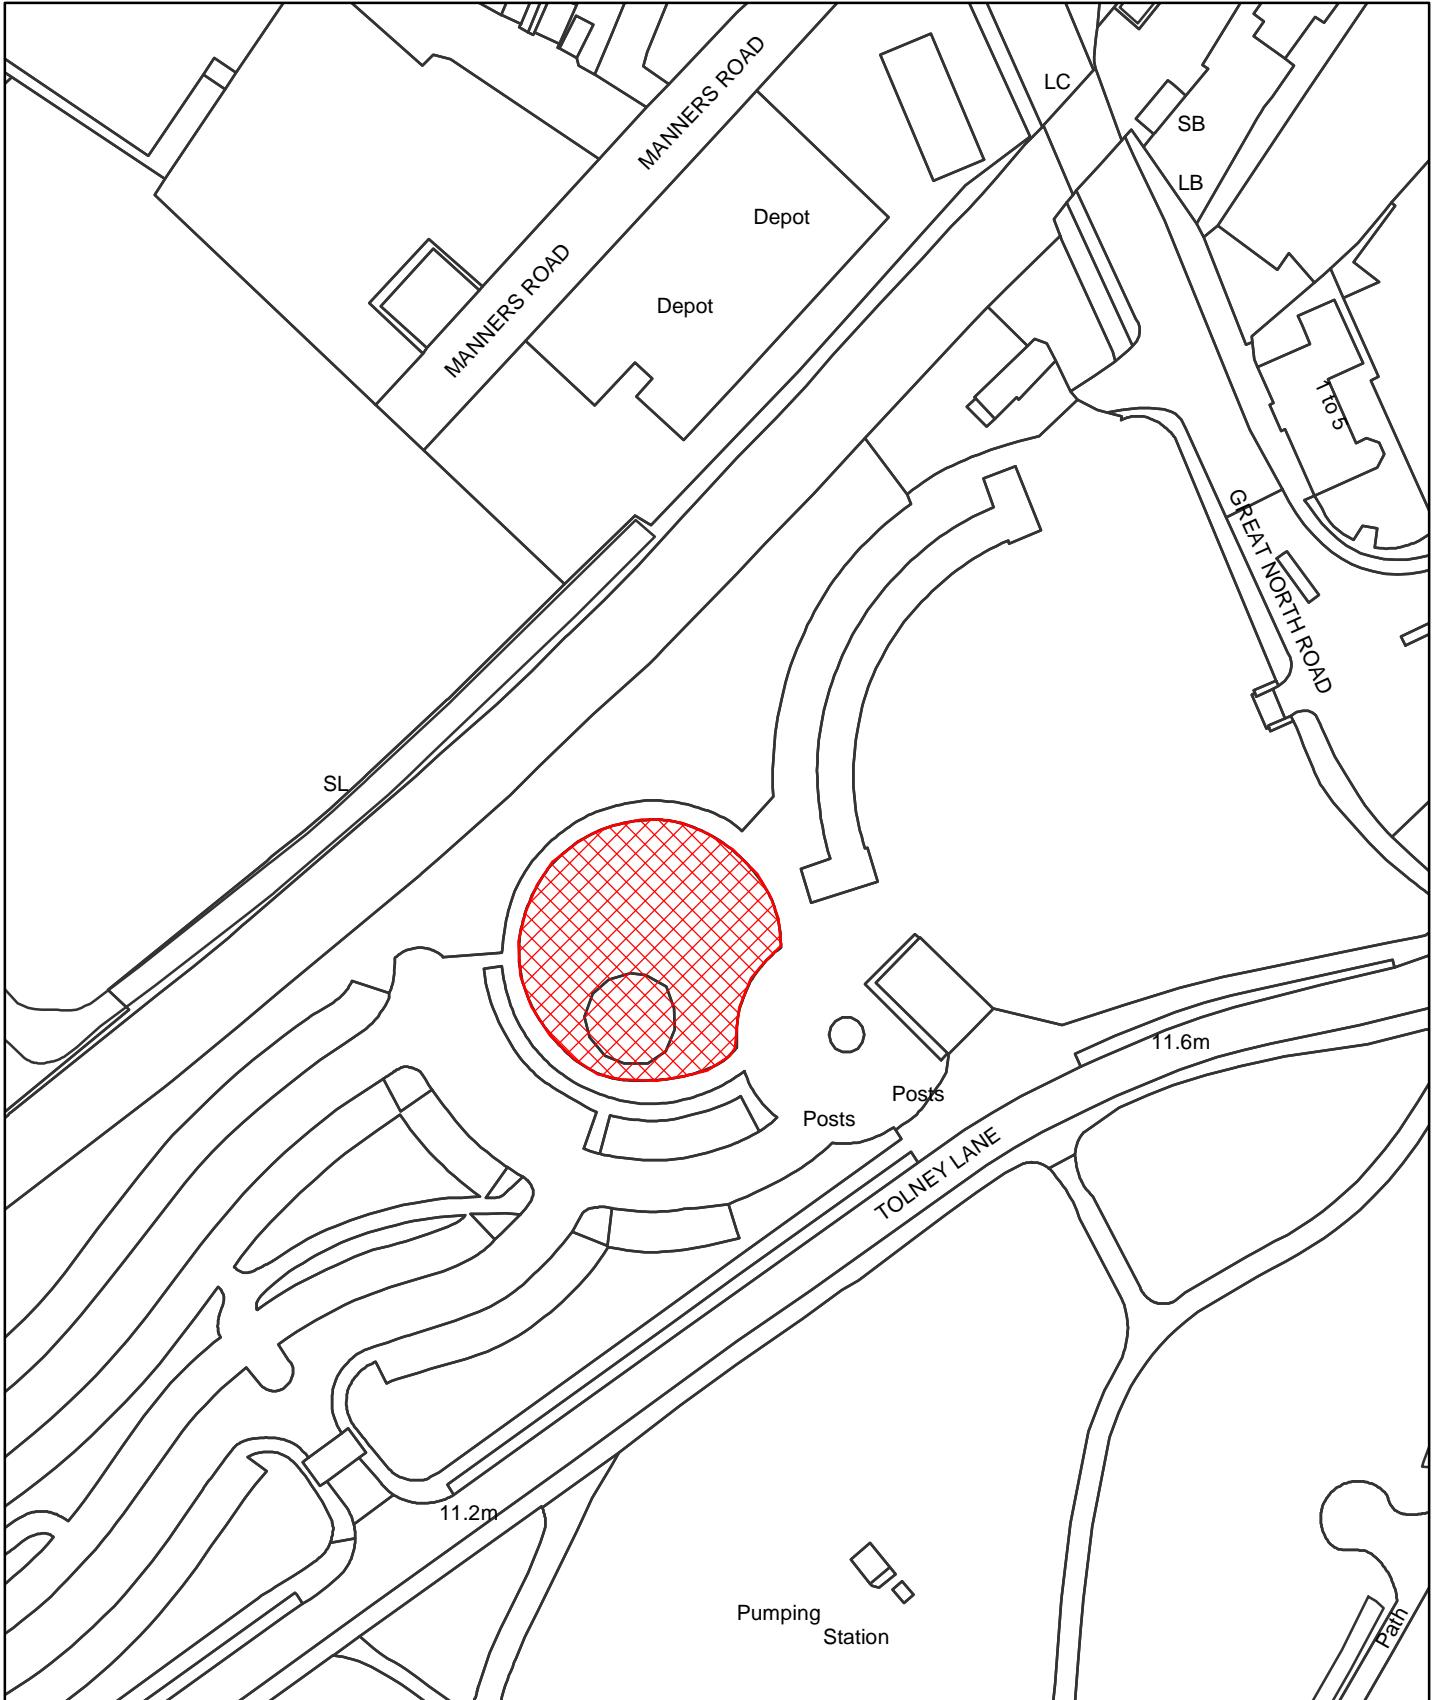

Dog Control Orders

This map is reproduced from the Ordnance Survey material with the permission of Ordnance Survey on behalf of the Controller of Her Majesty's Stationery Office © Crown Copyright. Unauthorised reproduction infringes Crown Copyright and may lead to prosecution or civil proceedings. Newark and Sherwood District Council. Licence 100018606, 2006.

 Site

The Dogs Exclusion (Newark and Sherwood District) Order 2010
Riverside Park Play Area
Map Reference DCO008

Site Area (Sq Metres): <Double click>
Date: 16th March 2010
Grid Ref: SK <Double click to insert>
Scale: 1:1,016