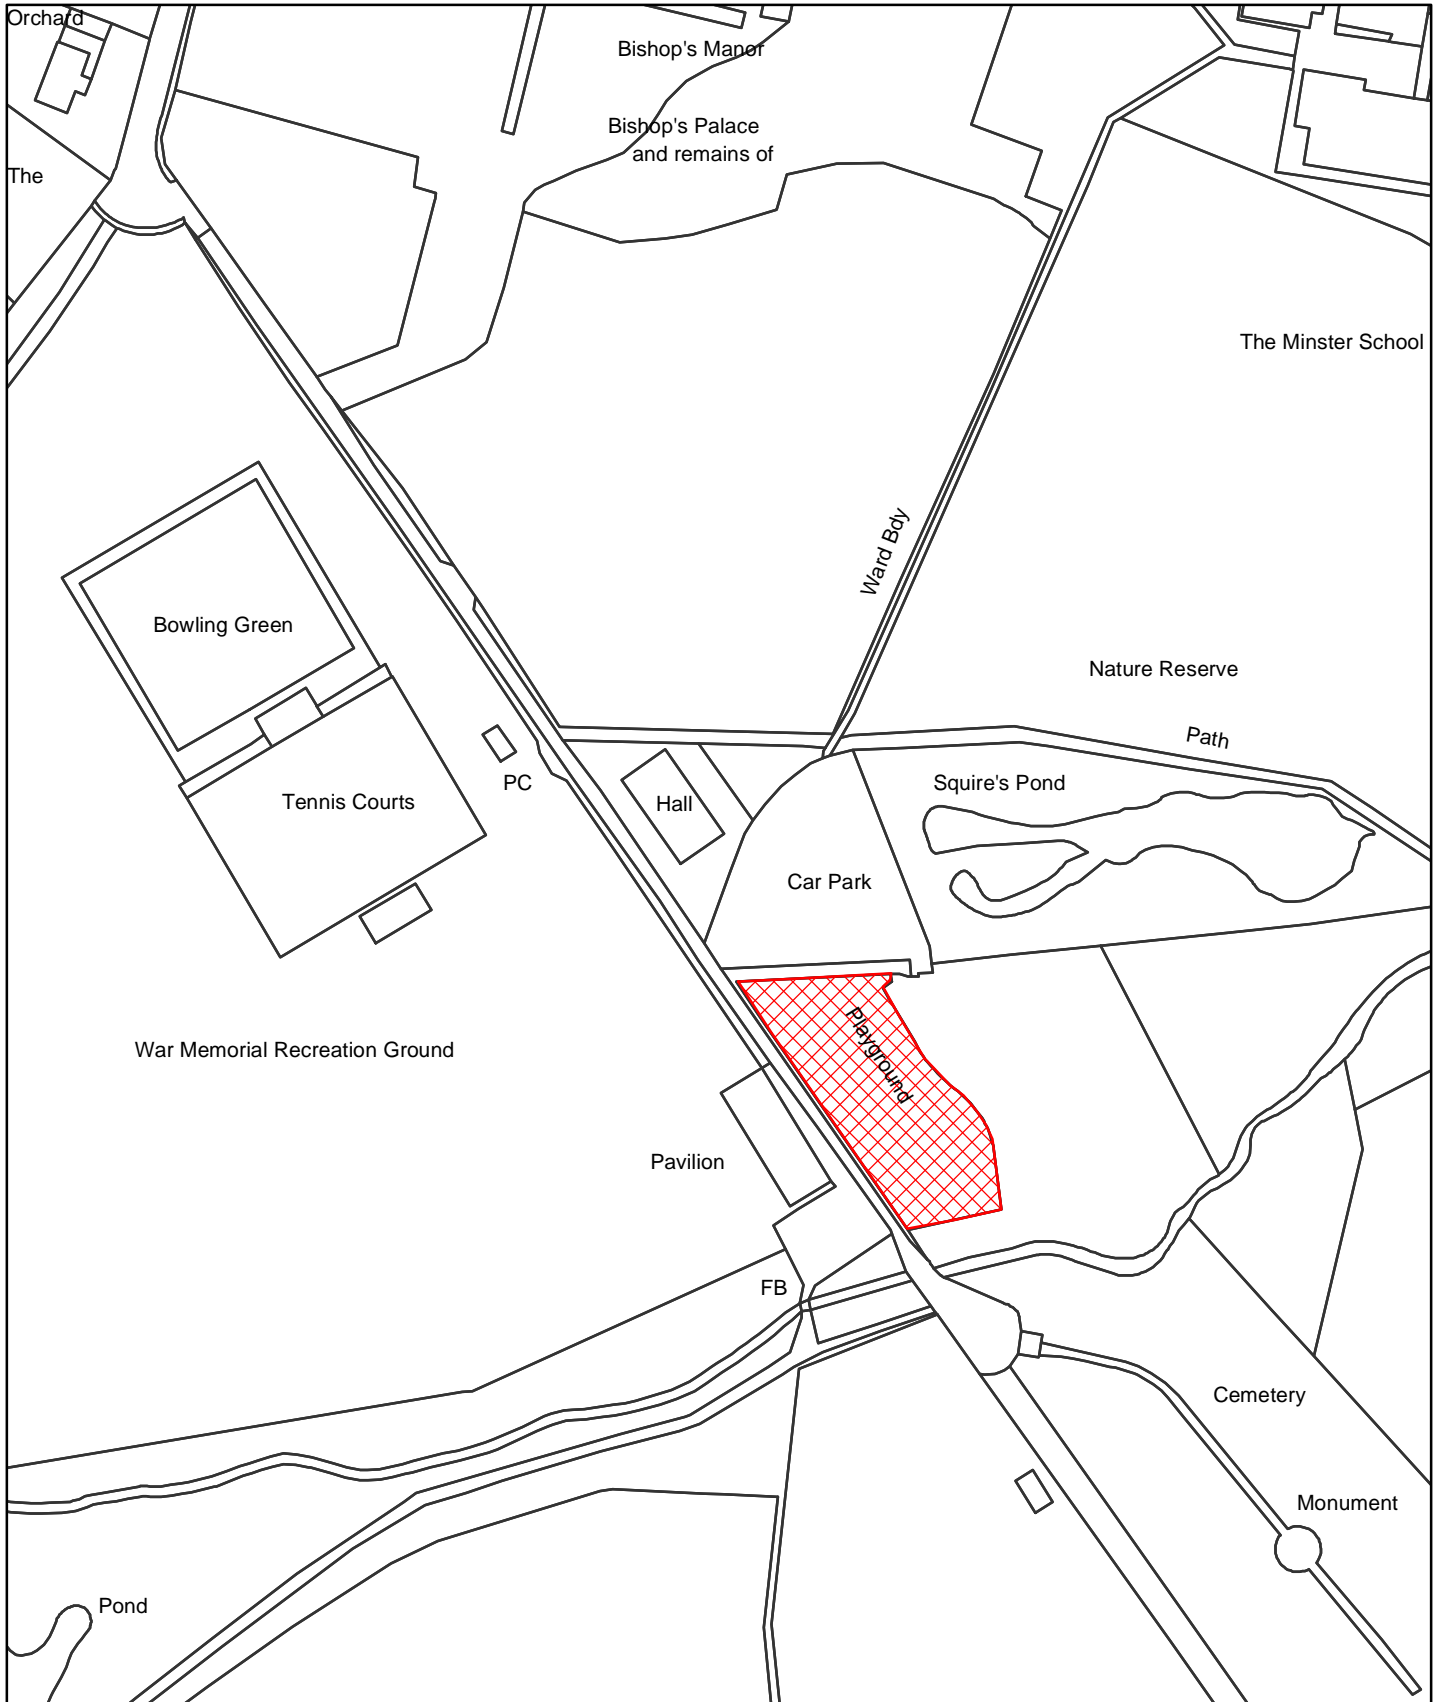

# Dog Control Orders

This map is reproduced from the Ordnance Survey material with the permission of Ordnance Survey on behalf of the Controller of Her Majesty's Stationery Office © Crown Copyright. Unauthorised reproduction infringes Crown Copyright and may lead to prosecution or civil proceedings. Newark and Sherwood District Council. Licence 100018606, 2006.

 Site

The Dogs Exclusion (Newark and Sherwood District) Order 2010  
Memorial Park Play Area  
Map Reference DCO037

Site Area (Sq Metres): <Double click>
Date: 16th March 2010
Grid Ref: SK <Double click to insert>
Scale: 1:1,446