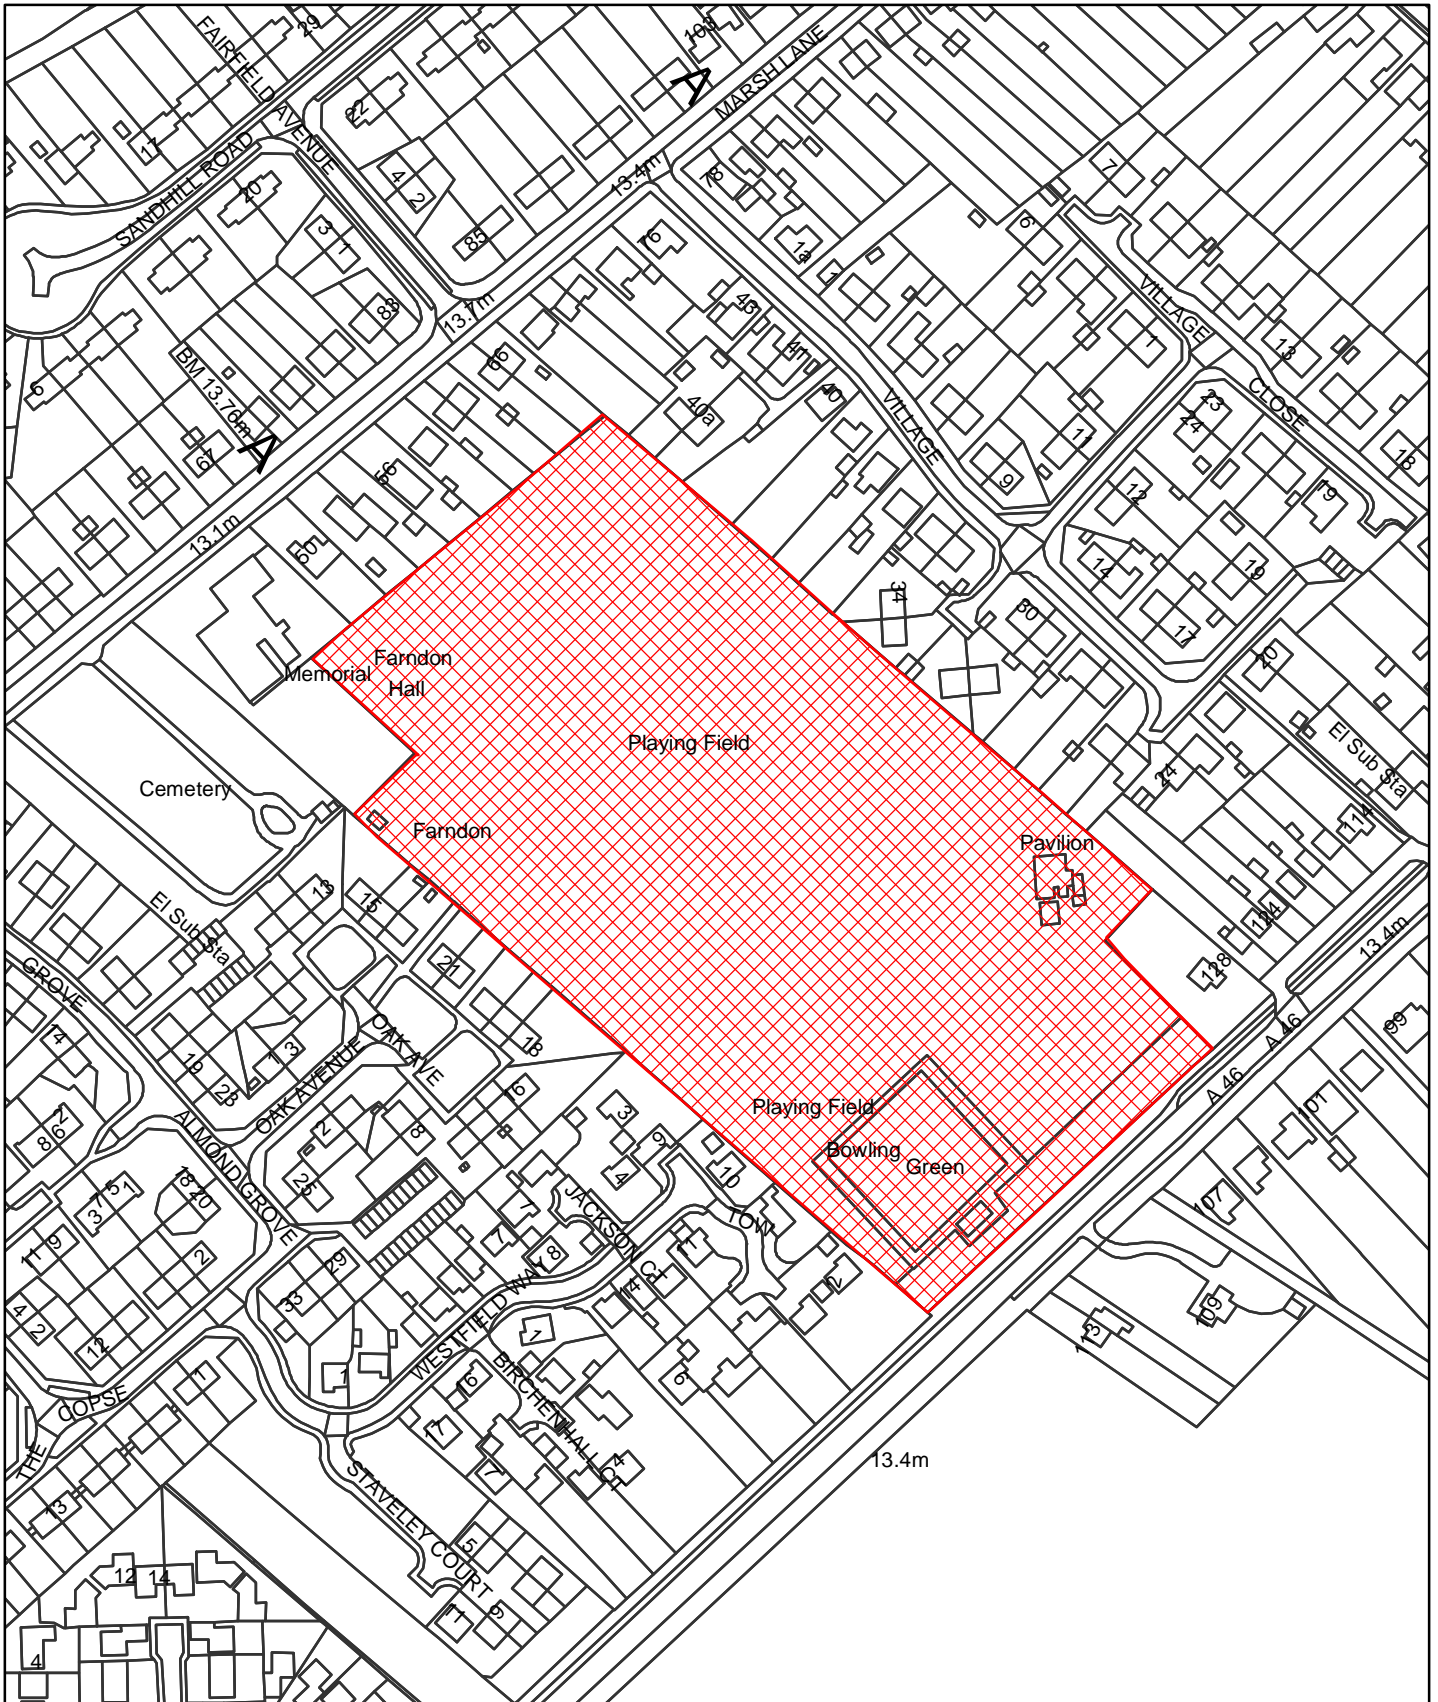

# Dog Control Orders

This map is reproduced from the Ordnance Survey material with the permission of Ordnance Survey on behalf of the Controller of Her Majesty's Stationery Office © Crown Copyright. Unauthorised reproduction infringes Crown Copyright and may lead to prosecution or civil proceedings. Newark and Sherwood District Council. Licence 100018606. 2006.

 Site

The Dogs Specified Maximum (Newark and Sherwood District) Order 2010  
 Marsh Lane Playing Field  
 Map Reference DCO076

Site Area (Sq Metres): <Double click>
Date: 16th March 2010
Grid Ref: SK <Double click to insert>
Scale: 1:2,382