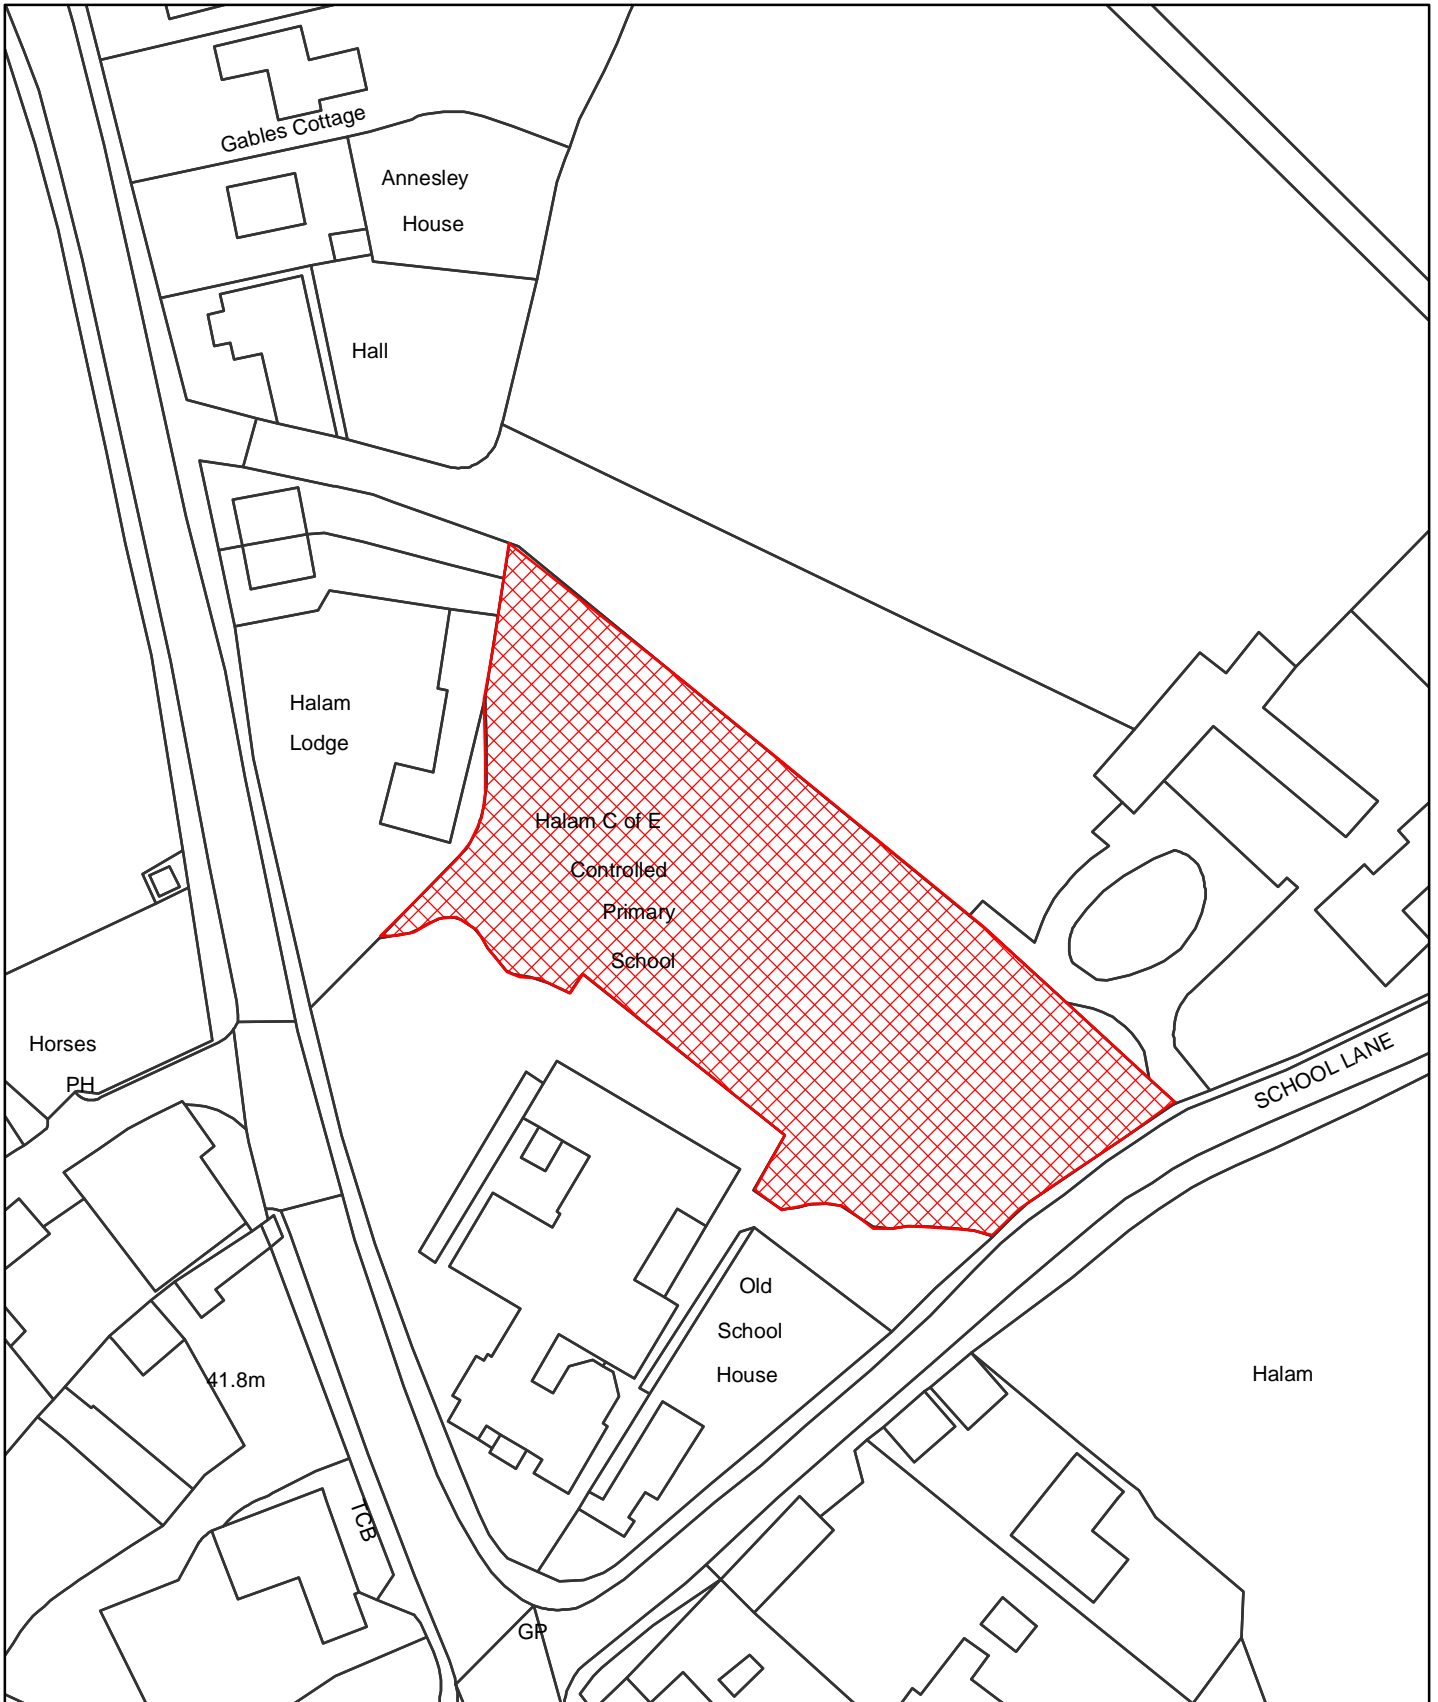

Dog Control Orders

This map is reproduced from the Ordnance Survey material with the permission of Ordnance Survey on behalf of the Controller of Her Majesty's Stationery Office © Crown Copyright. Unauthorised reproduction infringes Crown Copyright and may lead to prosecution or civil proceedings. Newark and Sherwood District Council. Licence 100018606, 2006.

 Site

The Dogs Exclusion (Newark and Sherwood District) Order 2010
Halam School Playing Field
 Map Reference DCO056

Site Area (Sq Metres): <Double click>
Date: 16th March 2010
Grid Ref: SK <Double click to insert>
Scale: 1:814