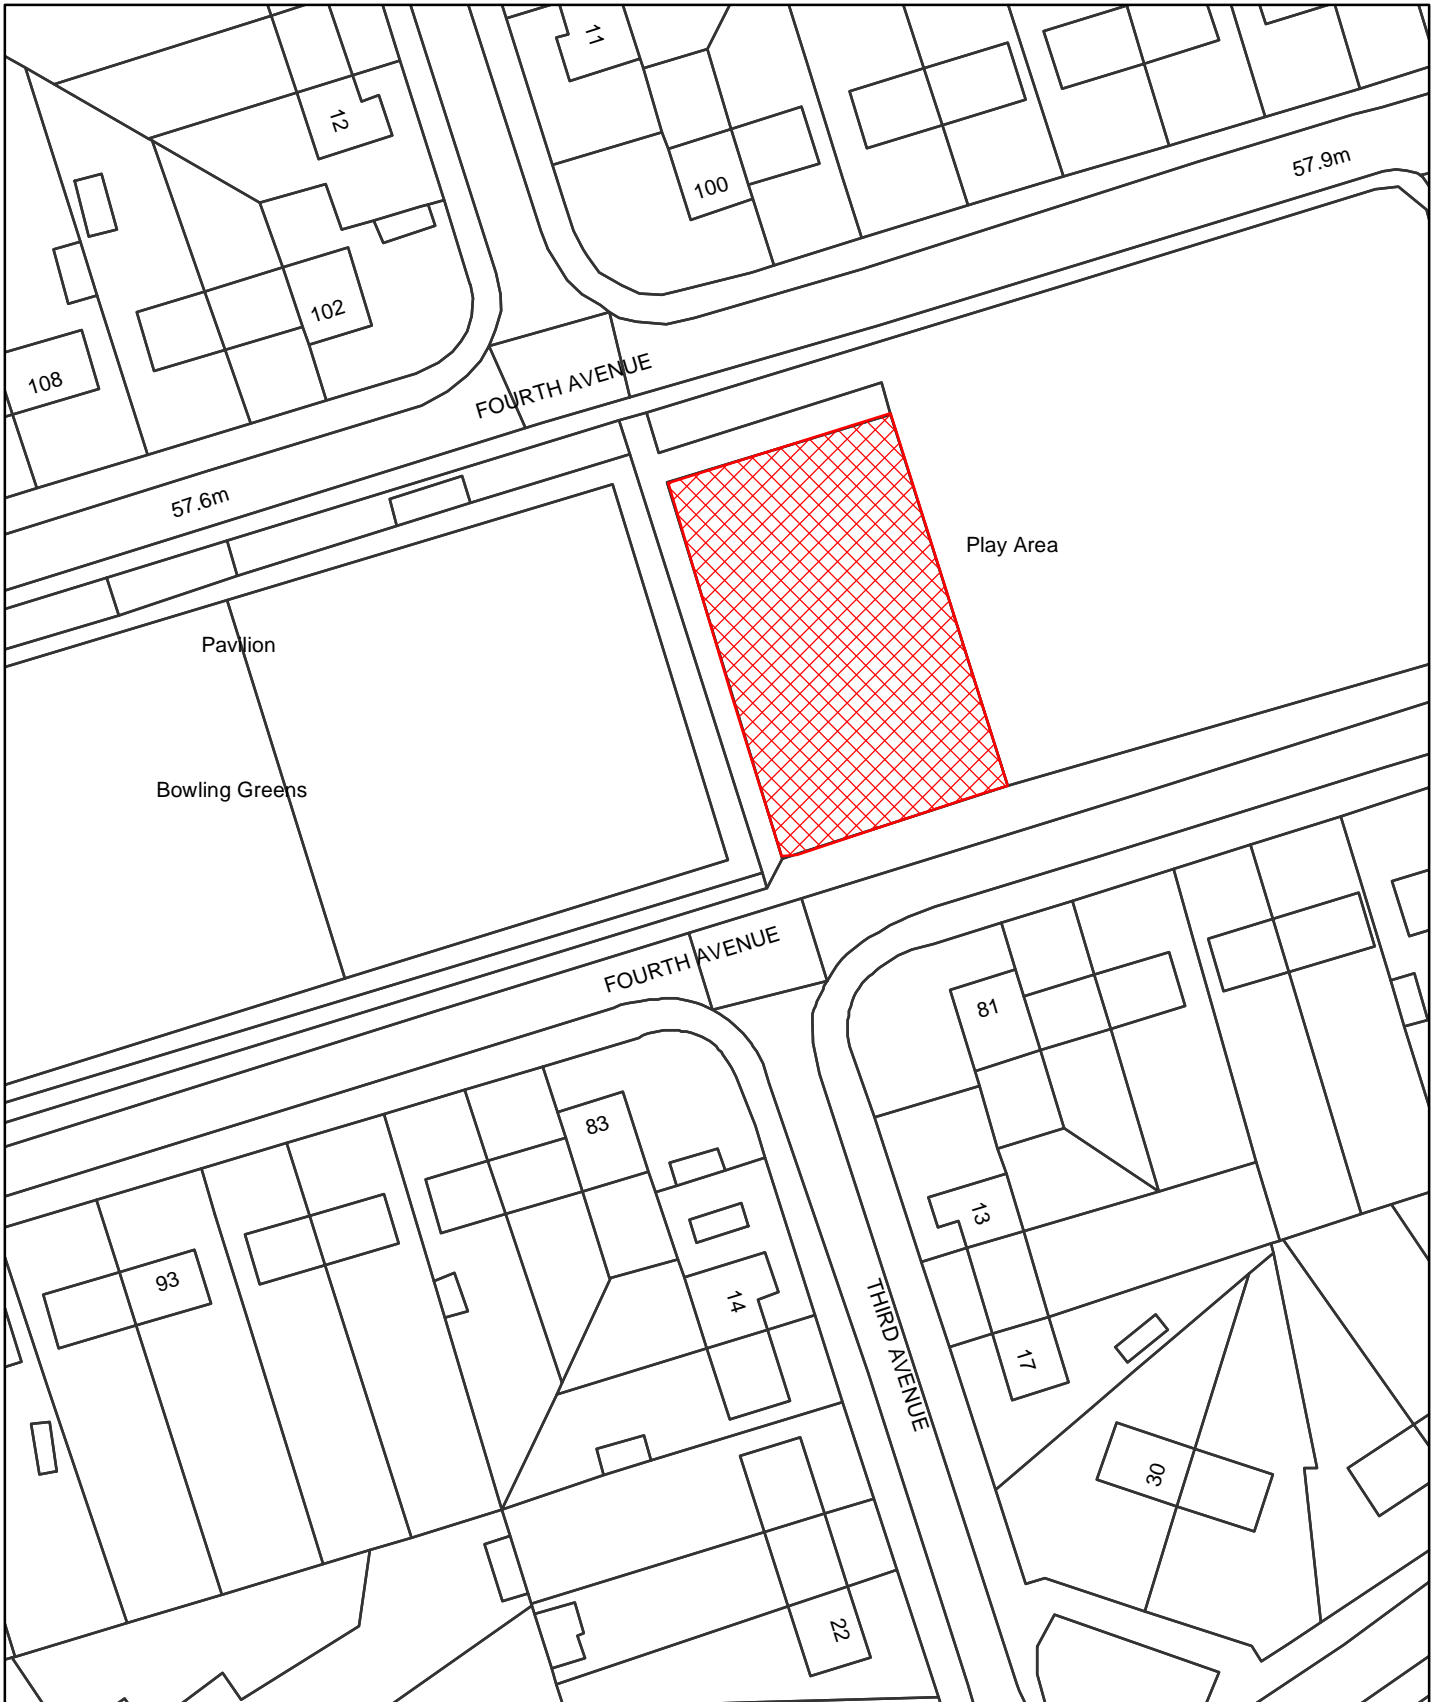

Dog Control Orders

This map is reproduced from the Ordnance Survey material with the permission of Ordnance Survey on behalf of the Controller of Her Majesty's Stationery Office © Crown Copyright. Unauthorised reproduction infringes Crown Copyright and may lead to prosecution or civil proceedings. Newark and Sherwood District Council. Licence 100018606, 2006.

 Site

The Dogs Exclusion (Newark and Sherwood District) Order 2010
Fourth Avenue Play Area
Map Reference DCO026

Site Area (Sq Metres): <Double click>
Date: 16th March 2010
Grid Ref: SK <Double click to insert>
Scale: 1:731