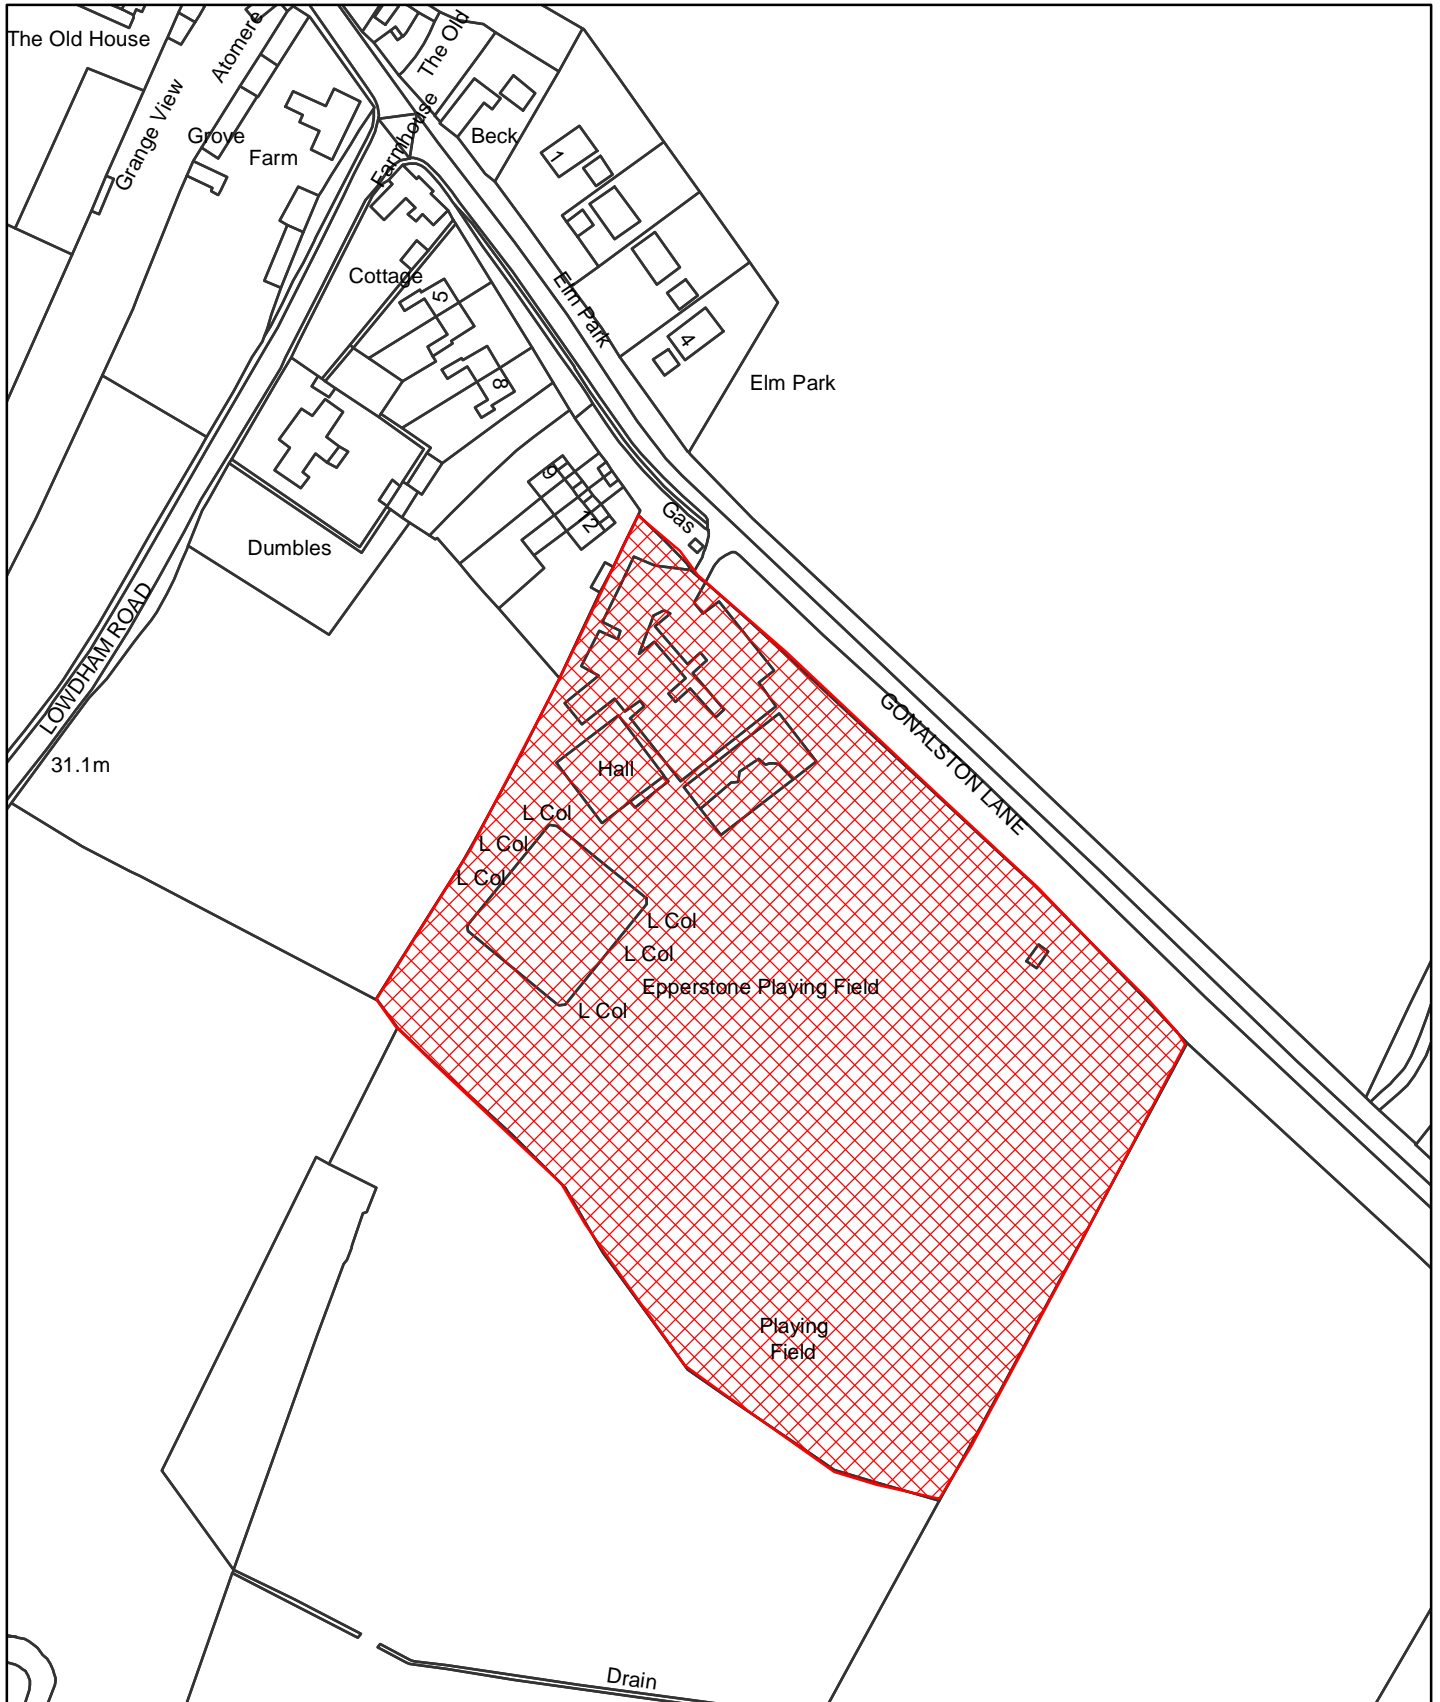

Dog Control Orders

This map is reproduced from the Ordnance Survey material with the permission of Ordnance Survey on behalf of the Controller of Her Majesty's Stationery Office © Crown Copyright. Unauthorised reproduction infringes Crown Copyright and may lead to prosecution or civil proceedings. Newark and Sherwood District Council. Licence 100018606, 2006.

 Site

The Dogs Exclusion (Newark and Sherwood District) Order 2010
Epperstone Village Playing Field
 Map Reference DCO050

Site Area (Sq Metres): <Double click>
Date: 16th March 2010
Grid Ref: SK <Double click to insert>
Scale: 1:1,914