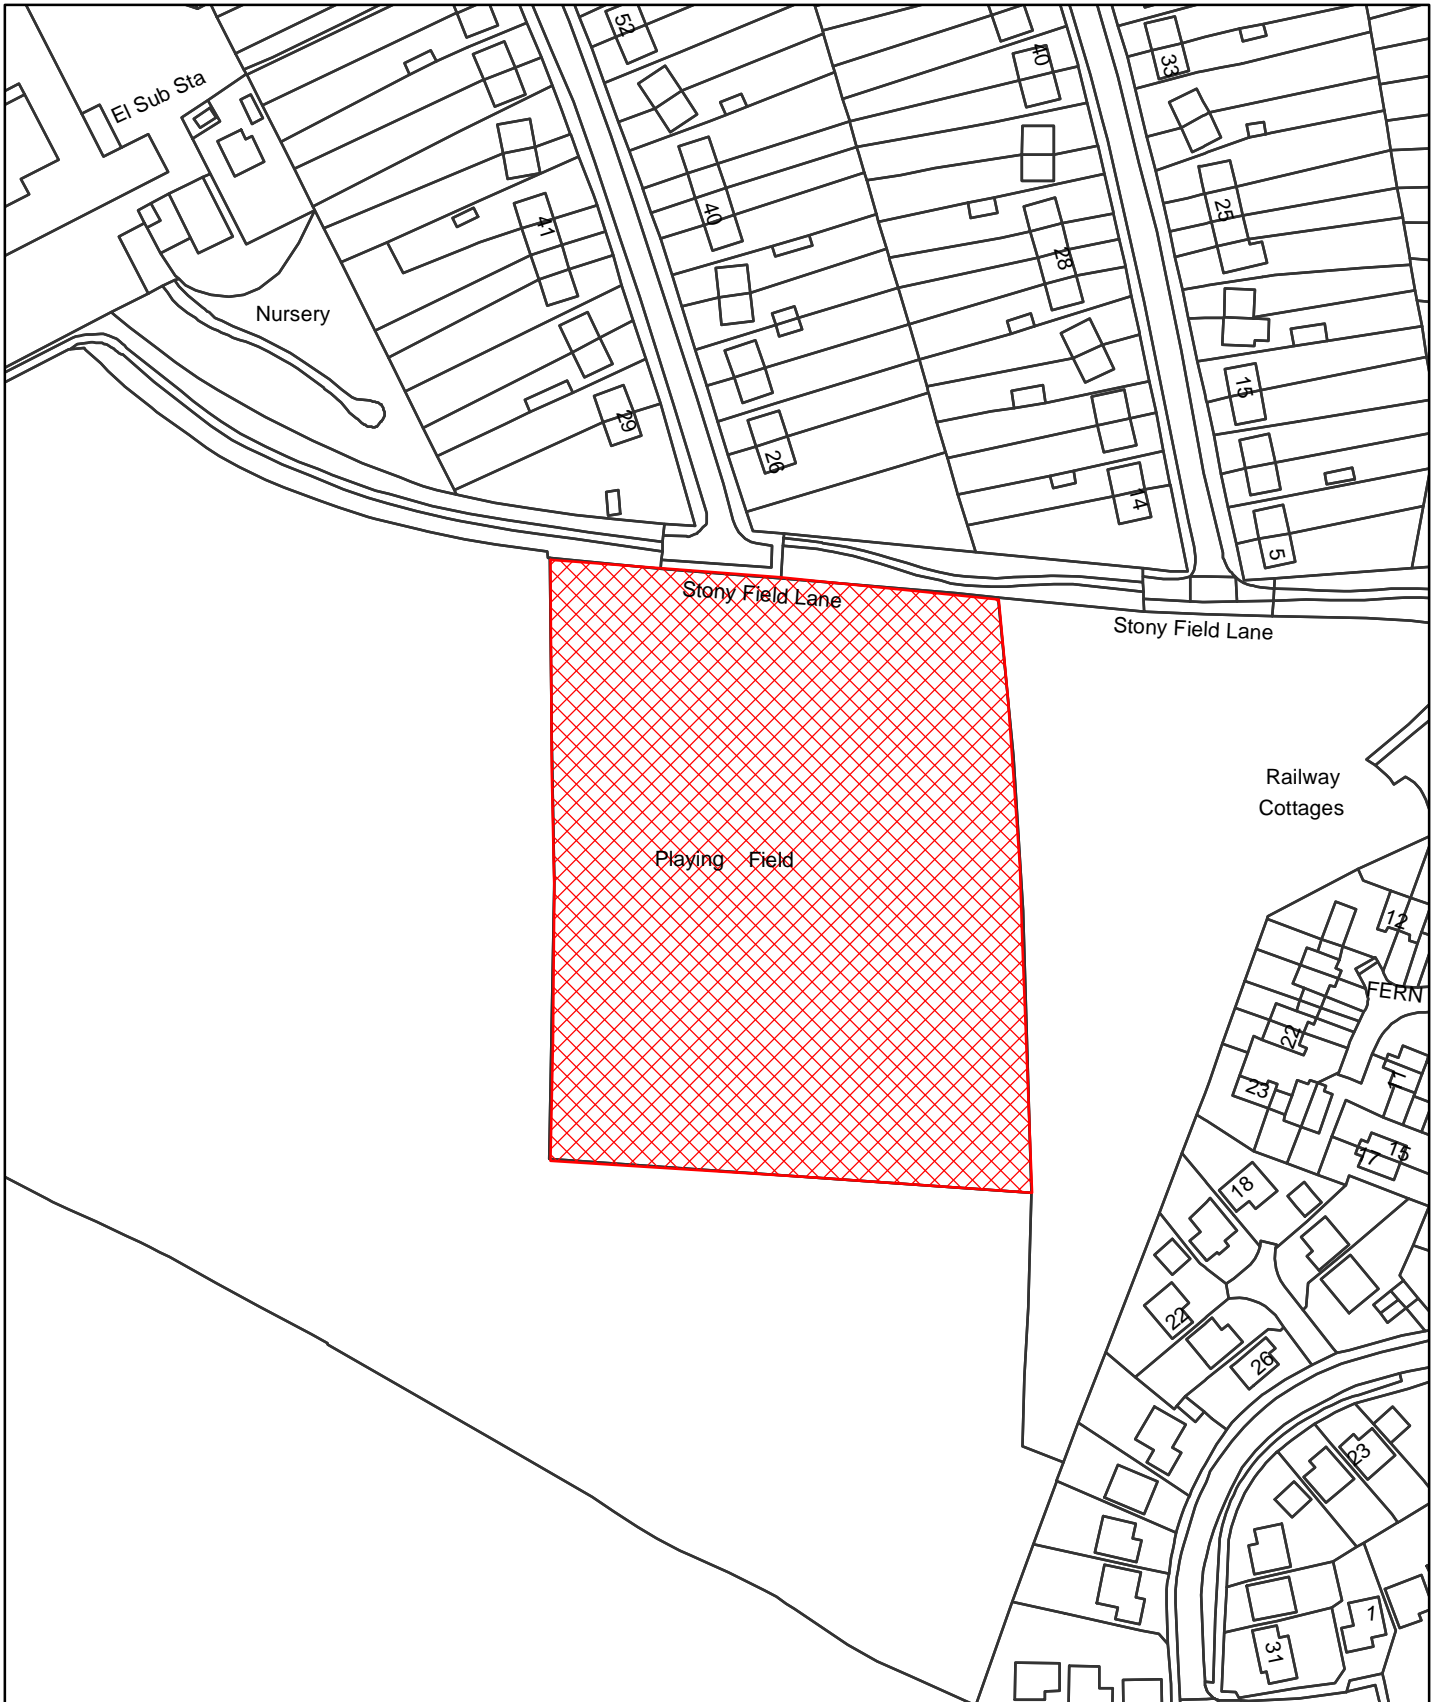

Dog Control Orders

This map is reproduced from the Ordnance Survey material with the permission of Ordnance Survey on behalf of the Controller of Her Majesty's Stationery Office © Crown Copyright. Unauthorised reproduction infringes Crown Copyright and may lead to prosecution or civil proceedings. Newark and Sherwood District Council. Licence 100018606. 2006.

 Site

The Dogs Exclusion (Newark and Sherwood District) Order 2010
Crompton Road Playing Field
Map Reference DCO029

Site Area (Sq Metres): <Double click>
Date: 16th March 2010
Grid Ref: SK <Double click to insert>
Scale: 1:1,627