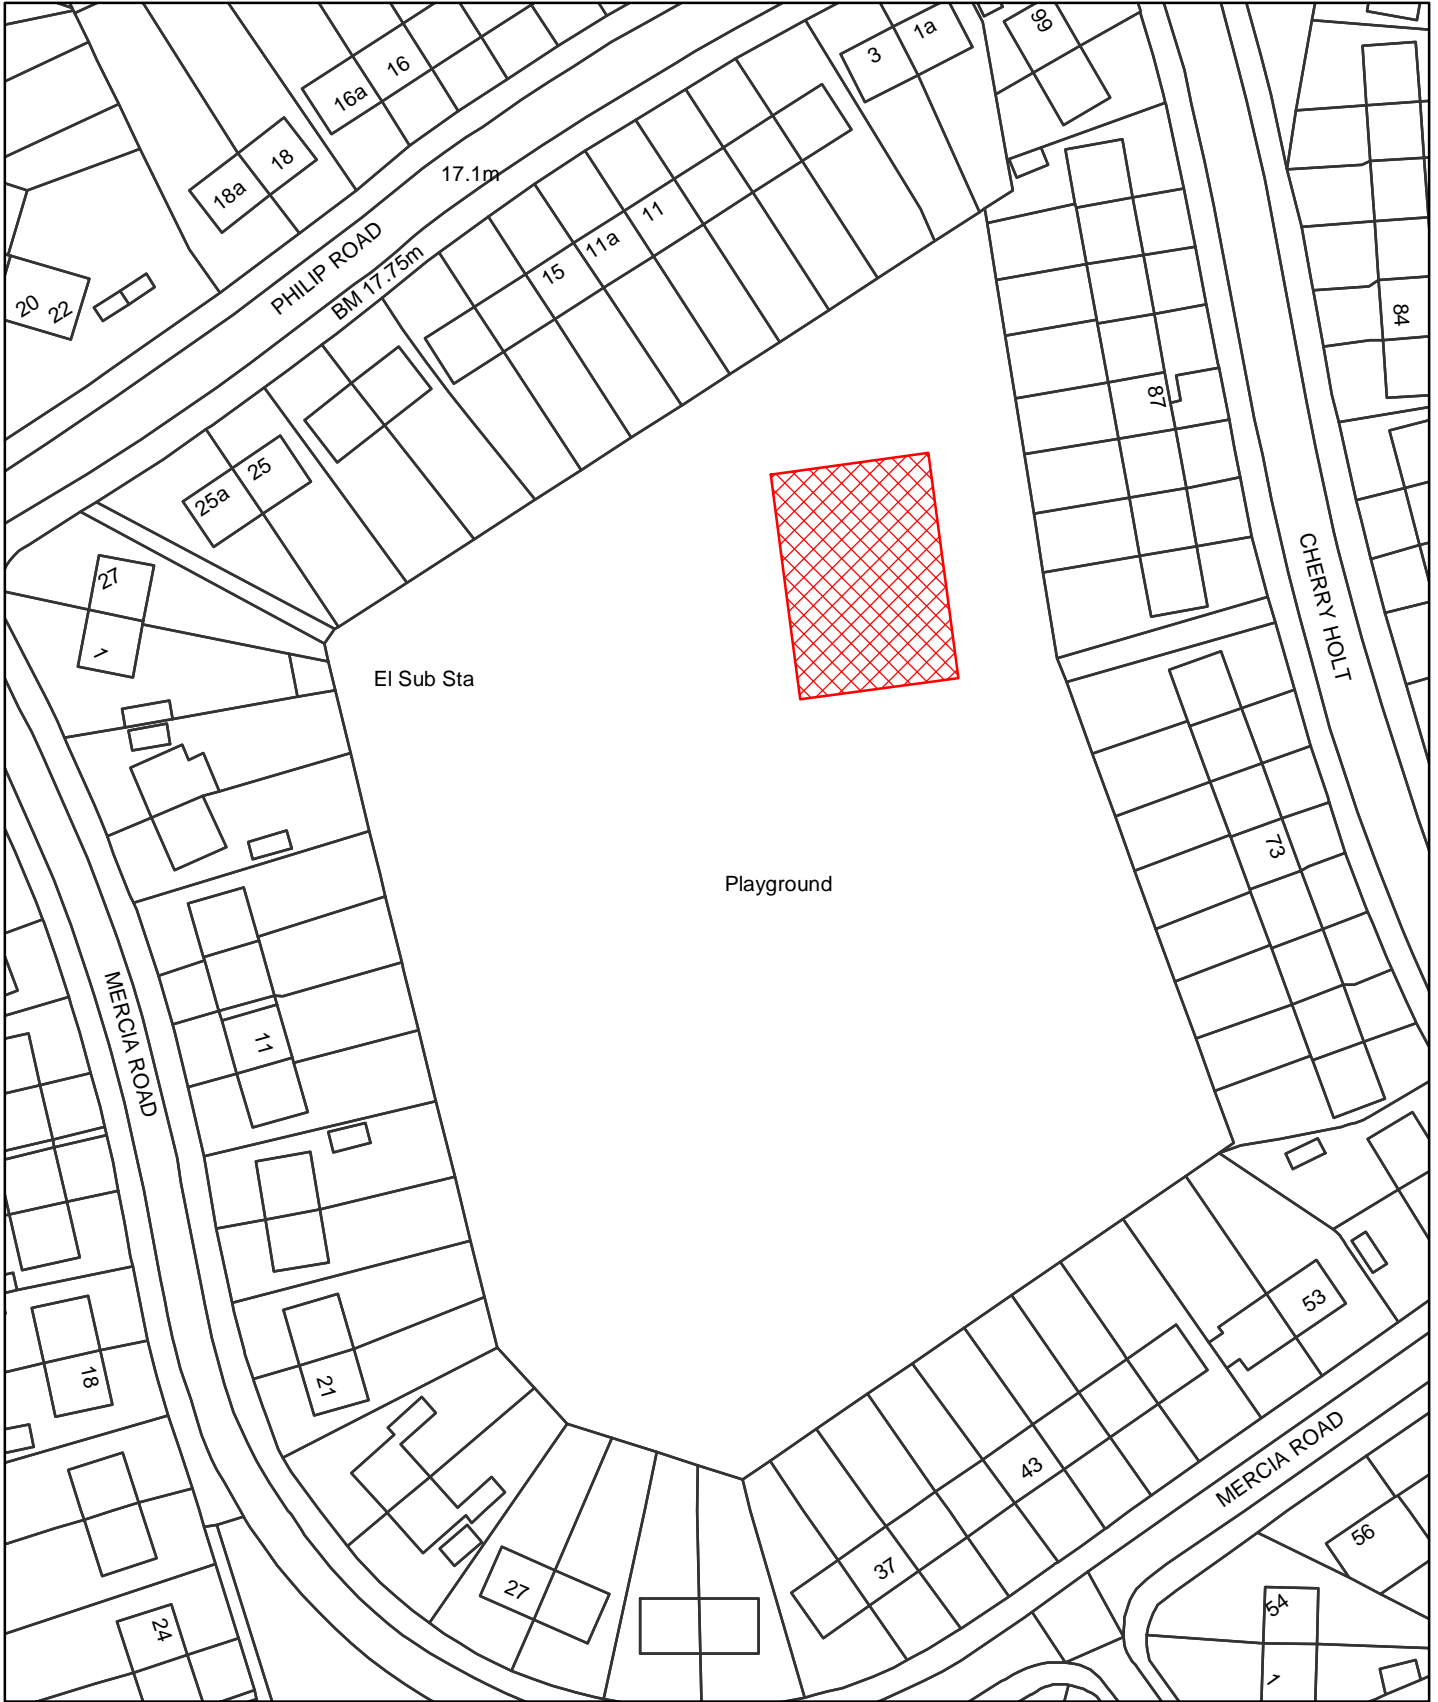

Dog Control Orders

This map is reproduced from the Ordnance Survey material with the permission of Ordnance Survey on behalf of the Controller of Her Majesty's Stationery Office © Crown Copyright. Unauthorised reproduction infringes Crown Copyright and may lead to prosecution or civil proceedings. Newark and Sherwood District Council. Licence 100018606, 2006.

 Site

The Dogs Exclusion (Newark and Sherwood District) Order 2010
 Cherry Holt Play Area
 Map Reference DCO011

Site Area (Sq Metres): <Double click>
Date: 16th March 2010
Grid Ref: SK <Double click to insert>
Scale: 1:930