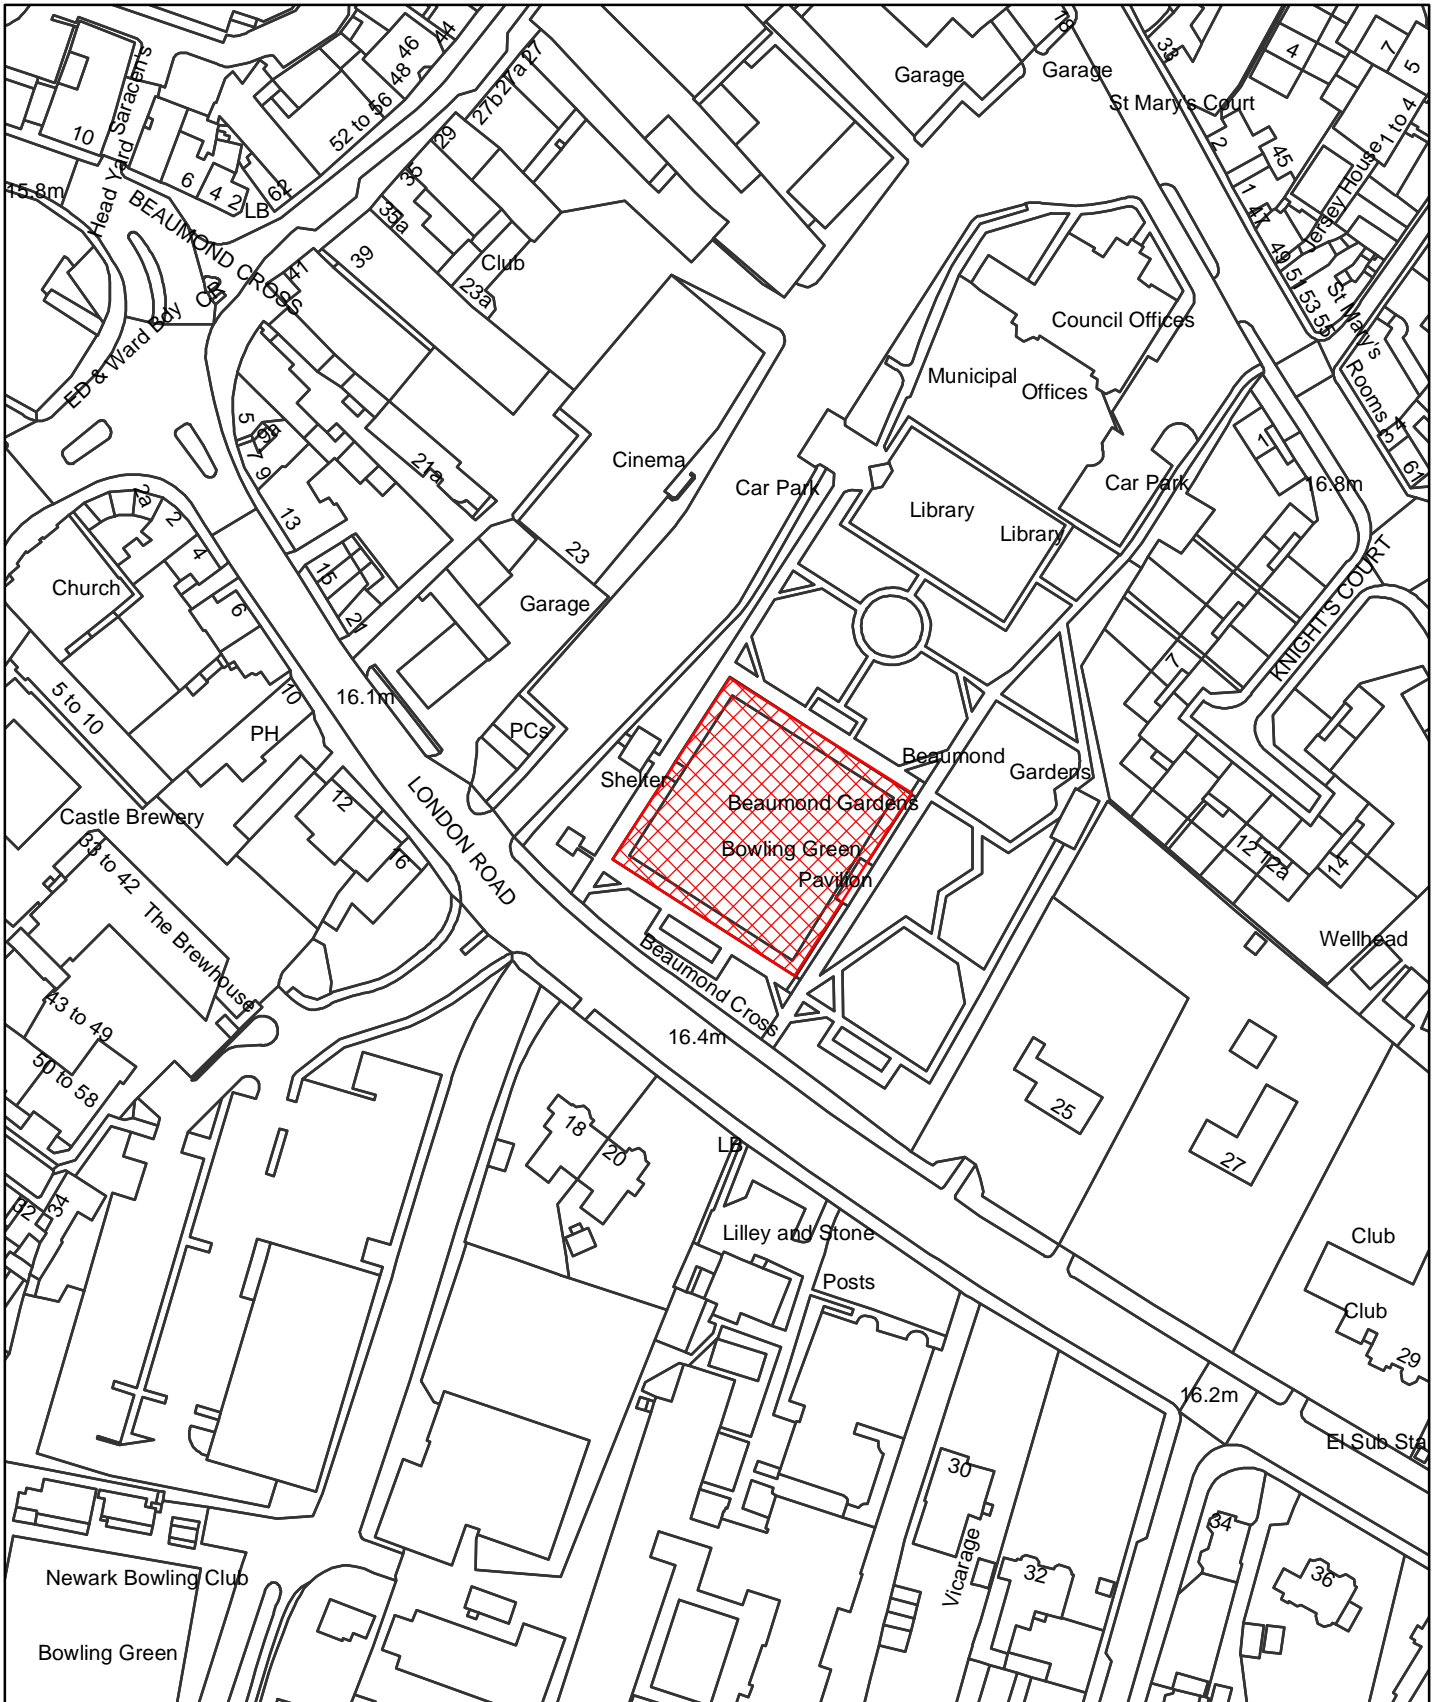

# Dog Control Orders

This map is reproduced from the Ordnance Survey material with the permission of Ordnance Survey on behalf of the Controller of Her Majesty's Stationery Office © Crown Copyright. Unauthorised reproduction infringes Crown Copyright and may lead to prosecution or civil proceedings. Newark and Sherwood District Council. Licence 100018606. 2006.

 Site

The Dogs Exclusion (Newark and Sherwood District) Order 2010  
Beaumont Gardens  
 Map Reference DCO002

Site Area (Sq Metres): <Double click>
Date: 16th March 2010
Grid Ref: SK <Double click to insert>
Scale: 1:1,527